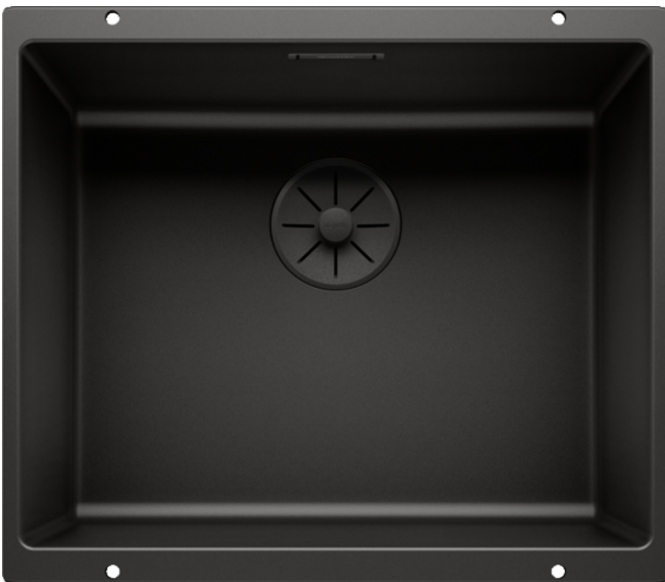

## Product information sheet SUBLINE 500-U Black Edition

Item no. 526340

### Benefits

---

- Harmoniously coordinated look for modern kitchen designs
- Undermount bowl for solid surface worktops
- Timelessly elegant, contoured bowl design
- Entire system for a wide variety of plans featuring large and small bowls
- Elegant and hygienic: the covered C-overflow and InFino strainer system

### Colours

---

Available colours:  
black

SILGRANIT black

## Scope of supply

---

- Waste fitting with space-saving pipe  
- 3 ½" InFino basket strainer

239975 - Waste and overflow set black matt for single bowls