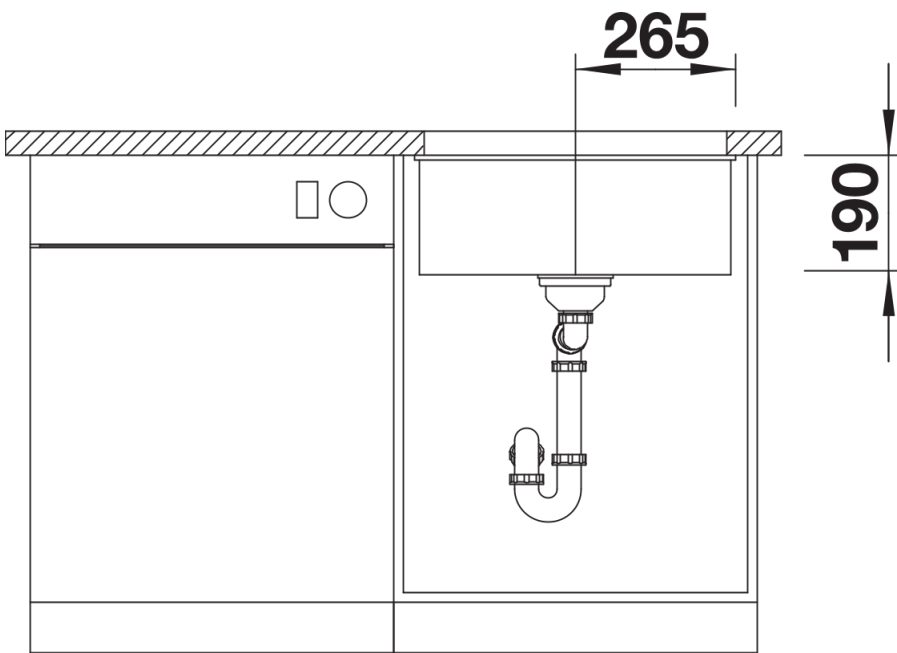

## Planning information

---

- Cut out size: 500 x 400 x R10

## Scope of supply

---

- Waste fitting with space-saving pipe  
- 3 ½" InFino basket strainer

239975 - Waste and overflow set black matt for single bowls

## Details

---

Top view

Cut-out

Front view

Side view