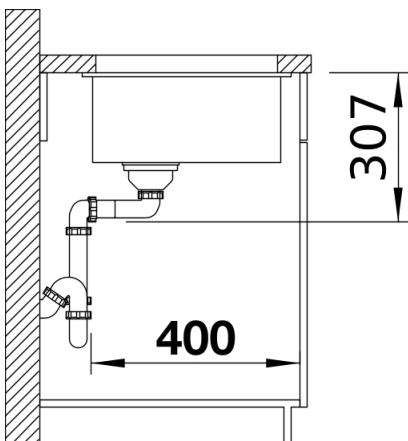

## Planning information

---

- Cut out size: 500 x 400 x R10

## Scope of supply

---

- Waste fitting with space-saving pipe  
- 3 ½" InFino basket strainer

239975 - Waste and overflow set black matt for single bowls

## Details

---

Top view

Cut-out

Front view

Side view