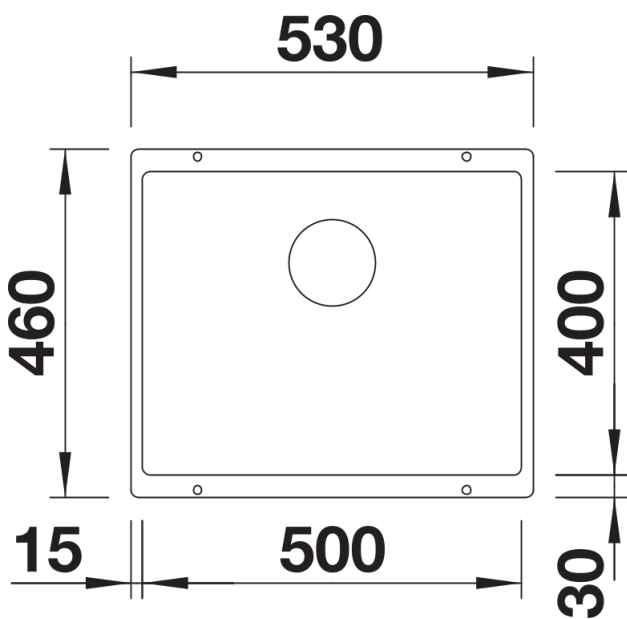

## Planning information

---

- Cut out size: 500 x 400 x R10

## Scope of supply

---

- Waste fitting with space-saving pipe  
- 3 ½" InFino basket strainer

239975 - Waste and overflow set black matt for single bowls

## Details

---

Top view

Cut-out

Front view

Side view