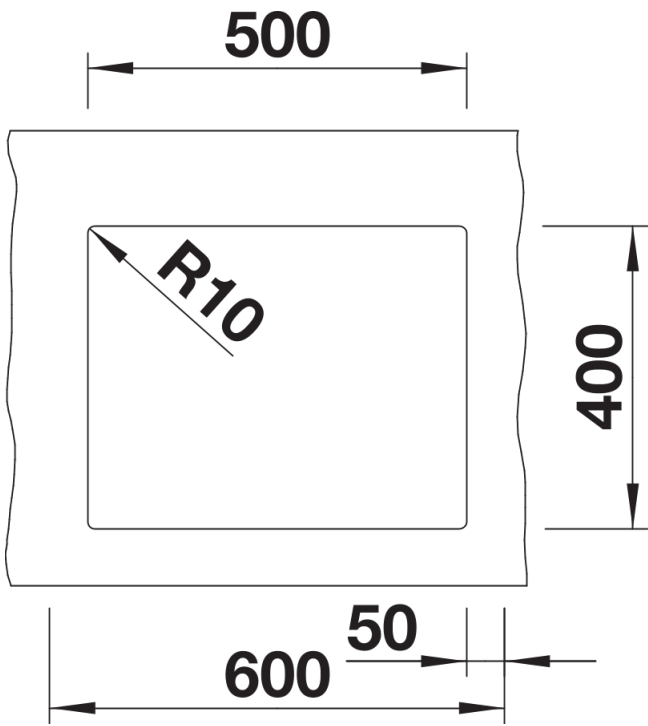

## Planning information

---

- Cut out size: 500 x 400 x R10

## Scope of supply

---

- Waste fitting with space-saving pipe  
- 3 ½" InFino basket strainer

239975 - Waste and overflow set black matt for single bowls

## Details

---

Top view

Cut-out

Front view

Side view