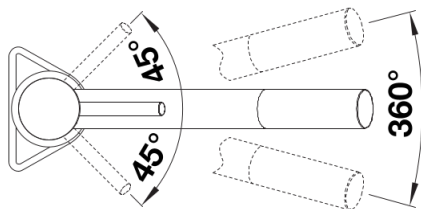

Product information sheet KANO

Item no. 526667

Benefits

- Slim tap in aesthetic design
- Black matt surface finish to precisely match the surroundings
- Especially suitable for compact sinks
- Spout can be swivelled through 360° for greater reach

Colours

Available colours:
black matt

Special colours black matt

Scope of supply

- 360° swivel spout for greater reach
- Ø 35 mm tap hole required
- With ceramic disk cartridge
- Patented jet regulator for markedly reduced scaling
- Flexible connector pipes, 500 mm long and $\frac{3}{8}$ " nut
- Stabilisation plate to increase the stability of the tap when fitted in stainless steel sinks

Details

Swivel range

Side view hand gear 2D

Side view