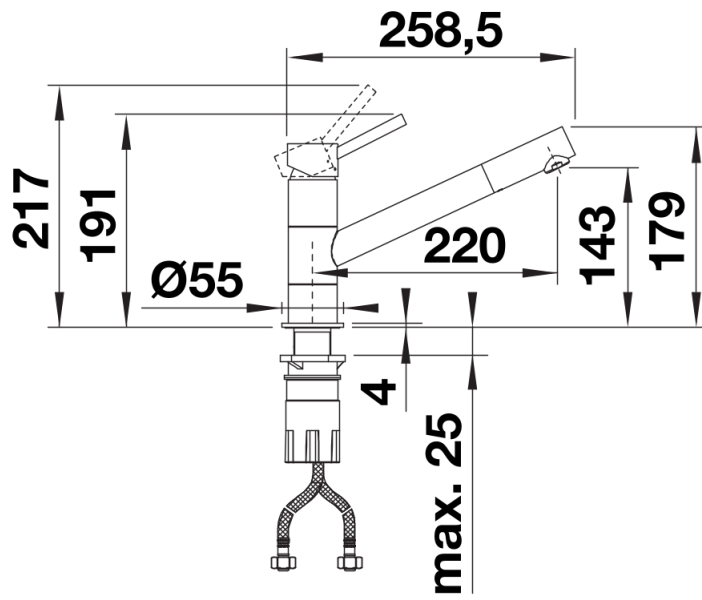

Product information sheet KANO

Item no. 526667

Benefits

- Slim tap in aesthetic design
- Black matt surface finish to precisely match the surroundings
- Especially suitable for compact sinks
- Spout can be swivelled through 360° for greater reach

Colours

Available colours:
black matt

Special colours black matt

Scope of supply

- 360° swivel spout for greater reach
- Ø 35 mm tap hole required
- With ceramic disk cartridge
- Patented jet regulator for markedly reduced scaling
- Flexible connector pipes, 500 mm long and $\frac{3}{8}$ " nut
- Stabilisation plate to increase the stability of the tap when fitted in stainless steel sinks

Details

Swivel range

Side view hand gear 2D

Side view