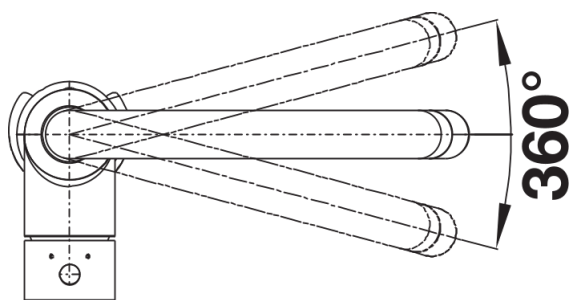

Product information sheet MIDA-S

Item no. 526653

Benefits

- Gently rounded spout on a slender body
- Black matt surface finish to precisely match the surroundings
- For the easy filling of tall pots and vases
- Especially suitable for compact sinks
- Enlarged working radius thanks to the 360° swivel spout
- Pull-down spray hose for added reach

Colours

Available colours:

black matt

Special colours black matt

Scope of supply

- Ceramic disk cartridge
- Flexible connector pipes, 350 mm long and $\frac{3}{8}$ " nut for particularly easy installation
- Nylon-sheathed spray hose
- With non-return valve and thus guaranteed against reflux in accordance with EN 1717
- \varnothing 35 mm tap hole required
- Use stabilisation plate to increase the stability of the tap when fitted in stainless steel sinks
- LGA approved
- DVGW approved

Details

Swivel range

Side view hand gear 2D

Side view