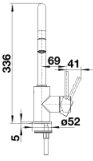

Colours

Available colours:

black matt

Special colours black matt

Scope of supply

- Ceramic disk cartridge
- Flexible connector pipes, 350 mm long and $\frac{3}{8}$ " nut for particularly easy installation
- Nylon-sheathed spray hose
- With non-return valve and thus guaranteed against reflux in accordance with EN 1717
- \varnothing 35 mm tap hole required
- Use stabilisation plate to increase the stability of the tap when fitted in stainless steel sinks
- LGA approved
- DVGW approved

Details

Swivel range

Side view hand gear 2D

Side view