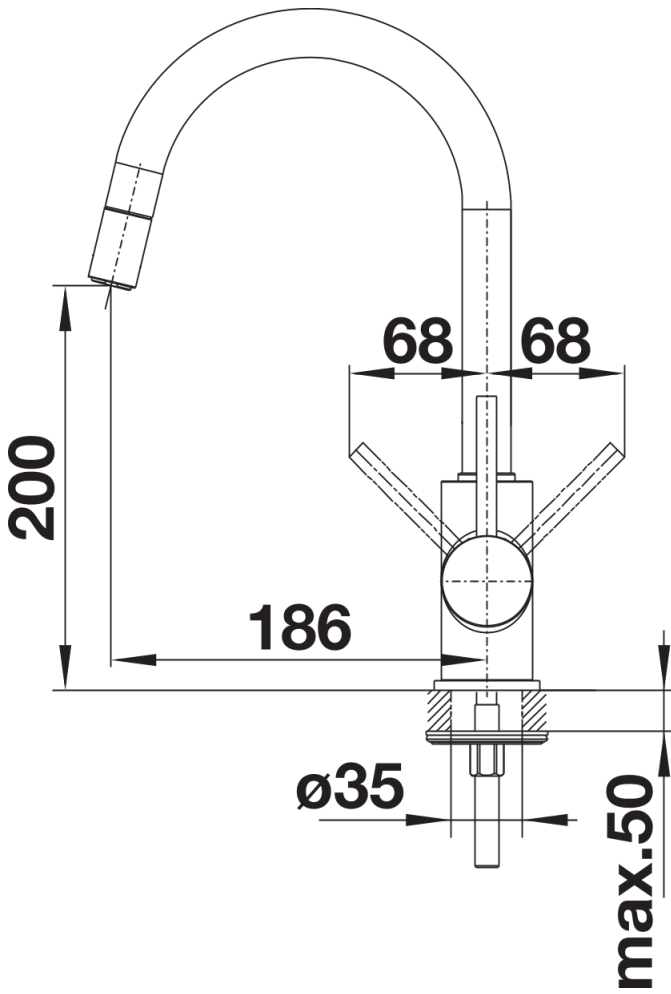

Product information sheet MIDA-S

Item no. 526653

Benefits

- Gently rounded spout on a slender body
- Black matt surface finish to precisely match the surroundings
- For the easy filling of tall pots and vases
- Especially suitable for compact sinks
- Enlarged working radius thanks to the 360° swivel spout
- Pull-down spray hose for added reach

Colours

Available colours:

black matt

Special colours black matt

Scope of supply

- Ceramic disk cartridge
- Flexible connector pipes, 350 mm long and $\frac{3}{8}$ " nut for particularly easy installation
- Nylon-sheathed spray hose
- With non-return valve and thus guaranteed against reflux in accordance with EN 1717
- \varnothing 35 mm tap hole required
- Use stabilisation plate to increase the stability of the tap when fitted in stainless steel sinks
- LGA approved
- DVGW approved

Details

Swivel range

Side view hand gear 2D

Side view