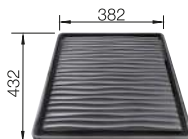

SUGGESTED OPTIONAL ACCESSORIES

Crockery basket with plate stack
507829

Drainer
230734