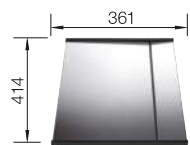

SUGGESTED OPTIONAL ACCESSORIES

Lay-on drainer

223067