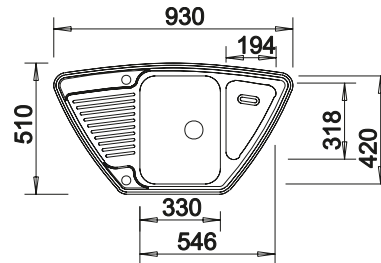

- Functional design
- Large bowl sizes
- Practical outlet
- With 3 1/2" basket strainer
- With drain remote control

900
x
900 corner cabinet
size mm

Installation
from above

SURFACE	SCOPE OF SUPPLY	BOWL CENTRED
natural finish	with drain remote control	526338
SCOPE OF SUPPLY	TECHNICAL DRAWING	

waste kit with space-saving pipe, 3 1/2" basket strainer with drain remote control (rotary switch)

Bowl depth 165/30 mm
Cut-out by template.