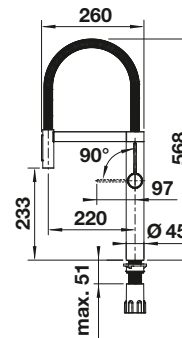

Power supply required

Senso

Extendable spray

PVD

TECHNICAL DRAWING

PVD steel

527 462

Not available for APAC.