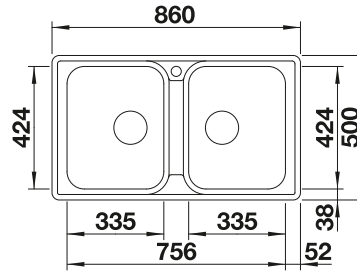

TECHNICAL DRAWING

Bowl depth 206/206 mm

SUGGESTED OPTIONAL ACCESSORIES

Crockery basket with plate stack
507829

Drainer
230734

BLANCO UNIT WITH LEMIS 8-IF

KANO-S

FLEXON II Low 80/3

see page 386

see page 433