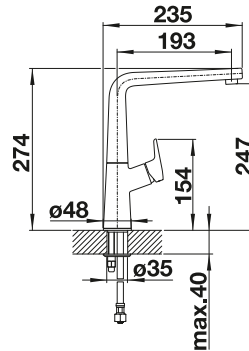

TECHNICAL DRAWING

Flowrate 12.6 l/min at 3 bar pressure

SCOPE OF SUPPLY

- 360° swivel spout for greater reach
- Ø 35 mm tap hole required
- With ceramic disk cartridge
- Patented jet regulator for markedly reduced scaling
- Flexible connector pipes, 500 mm long and 3/8" nut
- Stabilisation plate to increase the stability of the tap when fitted in stainless steel sinks

SUGGESTED OPTIONAL ACCESSORIES

Dirt filter for corner valve

128 434

360

BLANCO

RECOMMENDATION SOAP DISPENSER

LATO Soap dispenser

see page 415