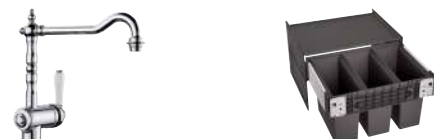

BLANCO UNIT WITH PANOR 60

TRADON	SELECT II 60/3
see page 367	see page 426