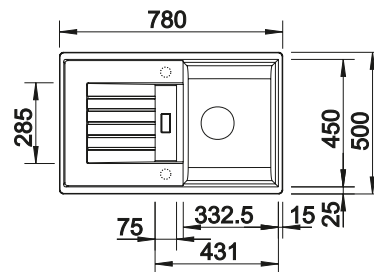

TECHNICAL DRAWING

Pre-drilled holes for tapping or drilling
Bowl depth 190 mm

SUGGESTED OPTIONAL ACCESSORIES

Solid beech chopping board
218313

Plastic chopping board in white
217611

Multifunctional wire basket
223297

BLANCO UNIT WITH ZIA 45 S

KANO

see page 389

BOTTON II 30/2

see page 438