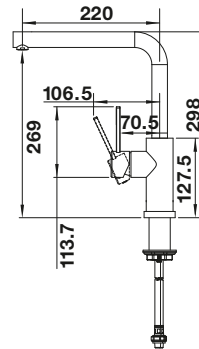

TECHNICAL DRAWING

Flowrate 10.5 (HP) / 5.2 (LP) l/min at 3 bar pressure