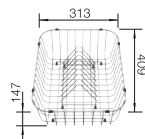

Crockery basket with plate stack
507 829