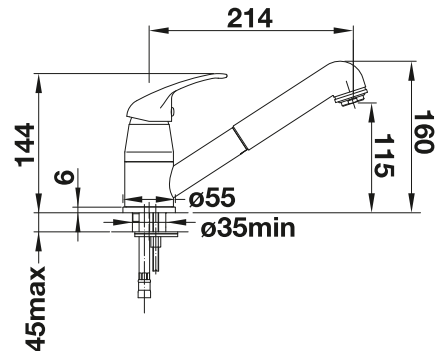

TECHNICAL DRAWING

Flowrate 9.1 / 6.2 (LP) / 10.6 (HP) l/min at 3 bar pressure

SCOPE OF SUPPLY

- 90° swivel spout
- Ø 35 mm tap hole required
- With ceramic disk cartridge
- Patented jet regulator for markedly reduced scaling
- Spray made of plastic
- Nylon-sheathed spray hose
- Hose weight for reliable retraction
- Flexible connector pipes, 500 mm long and 3/8" nut
- Stabilisation plate to increase the stability of the tap when fitted in stainless steel sinks
- With non-return valve and thus guaranteed against reflux in accordance with EN 1717

SUGGESTED OPTIONAL ACCESSORIES

Dirt filter for corner valve 128434	Jet regulator set for high-pressure mixer taps 521746	Spray hose guide for kitchen mixer taps 511920

RECOMMENDATION SOAP DISPENSER

LATO Soap dispenser

see page 415