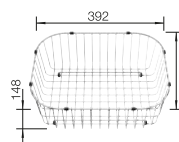

450 mm

Stainless steel
sinks

6

SUGGESTED OPTIONAL ACCESSORIES

Solid beech chopping board
218313

Plastic chopping board in white
217611

Crockery basket Stainless Steel
220573

BLANCO UNIT WITH DINAS 45 S