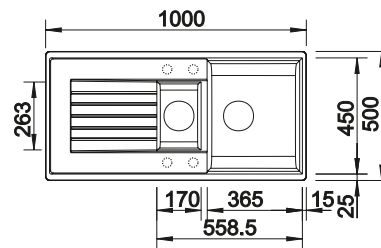

TECHNICAL DRAWING

Pre-drilled holes for tapping or drilling
Bowl depth 190/140 mm

SUGGESTED OPTIONAL ACCESSORIES

Solid beech chopping board
218313

260

BLANCO

Plastic chopping board in white
217611

Multifunctional colander
220736

BLANCO UNIT WITH ZIA 6 S

KANO-S

see page 387

SELECT II 60/3

see page 426

You will find detailed dimensions and drawings with cut-out details on the Internet at www.blanco.com. Information on Regulation (EG) 1907/2006 (REACH) can be found in the service chapter.