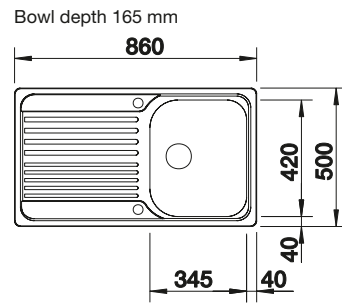

- Functional design
- With 3 1/2" stainless steel basket strainer
- Can be installed reversibly

450 cabinet size mm | Installation from above

SURFACE	SCOPE OF SUPPLY	REVERSIBLE
natural finish	with drain remote control	526335

SCOPE OF SUPPLY	TECHNICAL DRAWING
waste kit with space-saving pipe, 3 1/2" basket strainer with drain remote control (rotary switch), seal