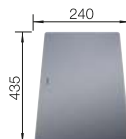

Silver-coloured safety glass cutting board
227697