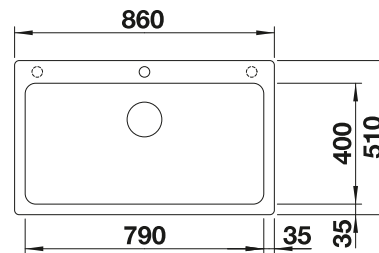

TECHNICAL DRAWING

○ Pre-drilled holes for tapping or drilling
Bowl depth 220 mm

SUGGESTED OPTIONAL ACCESSORIES

Top rails

235906

Solid beech chopping board

225362

Sink Drainer 2-in-1

527644

BLANCO UNIT WITH NAYA XL 9

LINUS-S

see page 375

FLEXON II Low 90/4

see page 433