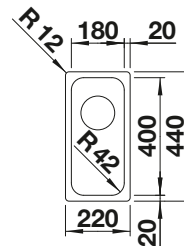

TECHNICAL DRAWING

Bowl depth 125 mm

Note: Installing a kitchen mixer tap, drain remote control or soap dispenser in laminate worktops requires a flexible sealing tape.

Please order drain connections for combinations of two individual bowls separately.