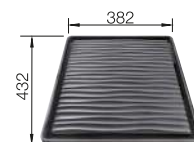

Please order drain connections for combinations of two individual bowls separately.

SUGGESTED OPTIONAL ACCESSORIES

Bamboo chopping board

239 449

Crockery basket

514 238

Drainer

230 734