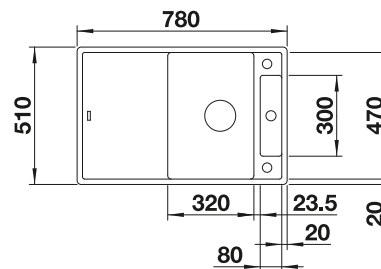

TECHNICAL DRAWING

Bowl depth 190/20 mm

SUGGESTED OPTIONAL ACCESSORIES

BLANCO UNIT WITH AXIA III 45 S

LINEE-S

SELECT II 45/2

see page 354

see page 429