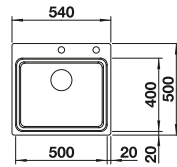

ETAGON 500-IF/A STAINLESS STEEL

- Generous staggered bowl with added functionality
- Integrated step creates an additional functional level
- Clever system concept with versatile ETAGON rails
- High-quality features with the covered C-overflow and InFino drain system – elegantly integrated and easy-care

600 mm

Stainless steel bowls

3

CABINET SIZE MM

600

ETAGON 500-IF/A

● satin polish

521 748

Bowl depth

190 mm

BOWL RADIUS

SCOPE OF SUPPLY

InFino drain system with remote control

2 x ETAGON rails in stainless steel, waste kit with space-saving pipe, 3 1/2" InFino basket strainer with drain remote control (pop-up, chrome-plated), fixing kit
Additional drill hole possible. The subsequent drill hole should be carried out by a specialist company.

SUGGESTED OPTIONAL ACCESSORIES

BLANCO UNIT WITH ETAGON 500-IF/A

Bamboo chopping board

Multifunctional colander

Drainer

drink.filter EVOL-S Pro

SELECT II XL 60/3

239 449

231 396

230 734

see page 334

see page 426

You will find detailed dimensions and drawings with cut-out details on the Internet at www.blanco.com. Information on Regulation (EG) 1907/2006 (REACH) can be found in the service chapter.

BLANCO

159