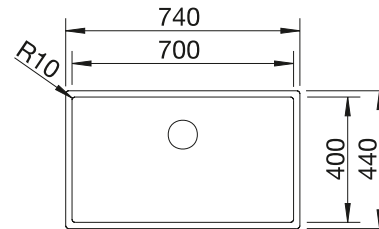

TECHNICAL DRAWING

Bowl depth 190 mm
Installing a kitchen mixer tap, drain remote control or soap dispenser in laminate worktops requires a flexible sealing tape