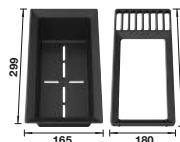

Bowl depth 200 mm

SUGGESTED OPTIONAL ACCESSORIES

Solid beech chopping board
218313

Plastic chopping board in white
217611

Sink Drainer 2-in-1
527644

BLANCO UNIT WITH ADIRA 45 S

ALTA II

see page 364