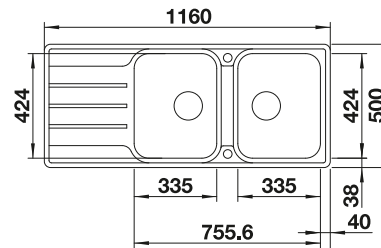

- Modern linear shape
- Maximum bowl capacity with two bowls
- Spacious tap ledge and drainer area
- Elegant IF flat-rim for flushmount and for installation from above
- Can be installed reversibly
- 3 1/2" basket strainer
- Version with or without remote control

800 cabinet size mm | Flat rim IF

SURFACE	SCOPE OF SUPPLY	REVERSIBLE
brushed finish	with drain remote control w/o drain remote control	523037 523036
SCOPE OF SUPPLY	TECHNICAL DRAWING	

waste kit with space-saving pipe, 2 x 3 1/2" basket strainer with drain remote control (rotary switch) for 1 bowl
or
waste kit with space-saving pipe, 2 x 3 1/2" basket strainer

Bowl depth 205/205 mm