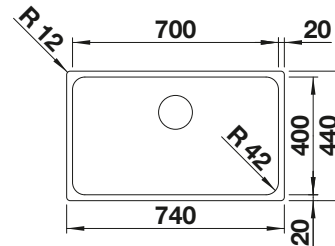

SUGGESTED OPTIONAL ACCESSORIES

Bamboo chopping board

239 449

Crockery basket

514 238

Drainer

230 734

BLANCO UNIT WITH SOLIS 700-U

CANDOR-S

see page 381

FLEXON II Low 80/3

see page 433