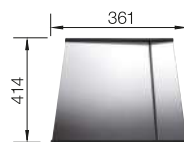

Lay-on drainer

223 067