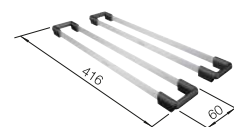

Top rails
235906