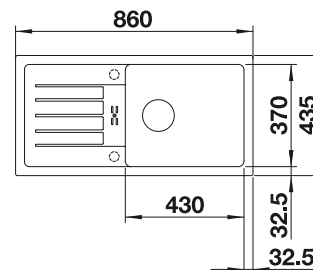

TECHNICAL DRAWING

○ Pre-drilled holes for tapping or drilling
Bowl depth 180 mm

600 mm

SILGRANIT sinks

5.1

SUGGESTED OPTIONAL ACCESSORIES

BLANCO UNIT WITH FAVUM XL 6 S

BLANCOWEGA-S II

BOTTON Pro 60/3 Manual

see page 398

see page 437