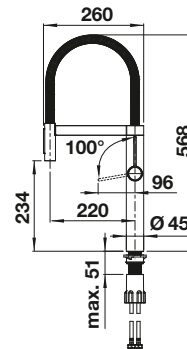

TECHNICAL DRAWING

Flowrate 5 l/min at 3 bar pressure

SCOPE OF SUPPLY

- 180° swivel spout for greater reach
- Ø 35 mm tap hole required
- Easy and fast professional installation with BLANCOlock
- With ceramic disk cartridge
- Clear stream aerator
- Spray made of metal
- Magnetized handspray holder for ease of use
- Metal-sheathed spray hose
- Flexible connector pipes, 950 mm long and ½" nut
- Stabilisation plate to increase the stability of the tap when fitted in stainless steel sinks
- With non-return valve and thus guaranteed against reflux in accordance with EN 1717

RECOMMENDATION SOAP DISPENSER

LATO Soap dispenser

see page 415