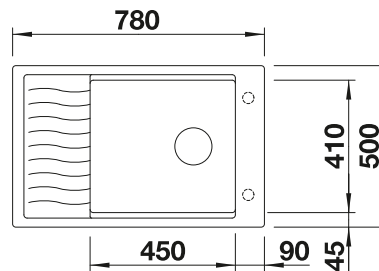

TECHNICAL DRAWING

○ Pre-drilled holes for tapping or drilling
Bowl depth 190 mm

SUGGESTED OPTIONAL ACCESSORIES

Solid beech chopping board
218313

Plastic chopping board in white
217611

Multifunctional colander
227689

BLANCO UNIT WITH ELON XL 6 S

CARENA-S Vario
see page 369

SELECT II XL 60/3 Orga
see page 425