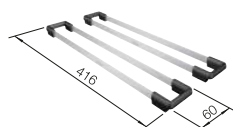

SUGGESTED OPTIONAL ACCESSORIES

Top rails
235906