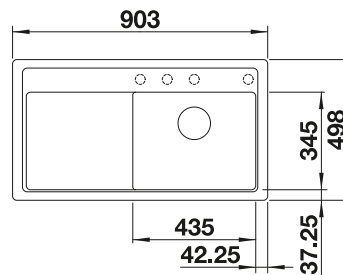

TECHNICAL DRAWING

○ Pre-drilled holes for tapping or drilling
Bowl depth 190 mm

SUGGESTED OPTIONAL ACCESSORIES

Ash compound chopping board
229 421

Safety glass cutting board
224 629

Multifunctional colander
223 077

BLANCO UNIT WITH ZENAR 5 S-F

AVONA

see page 360

SELECT II 50/2

see page 429