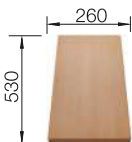

SUGGESTED OPTIONAL ACCESSORIES

Solid beech chopping board
218313