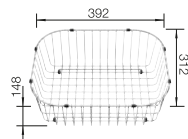

SUGGESTED OPTIONAL ACCESSORIES

Crockery basket Stainless Steel
220573