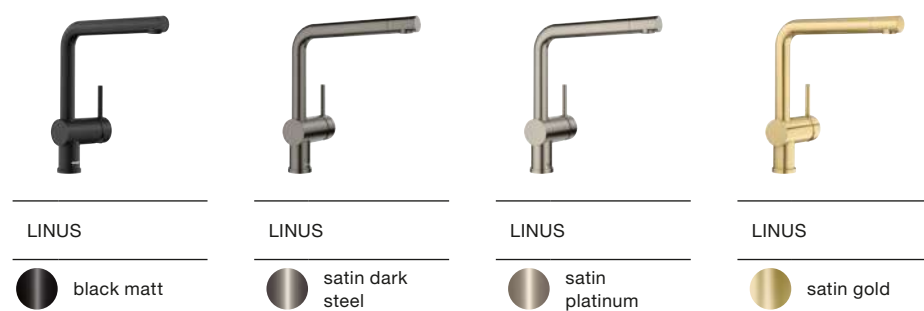

3. Select the matching tap or drink system