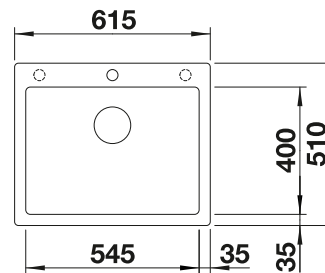

TECHNICAL DRAWING

Pre-drilled holes for tapping or drilling
Bowl depth 220 mm
The optional ash compound chopping board can only be placed on the edge of the bowl if the diameter of the kitchen mixer tap is less than 48 mm.