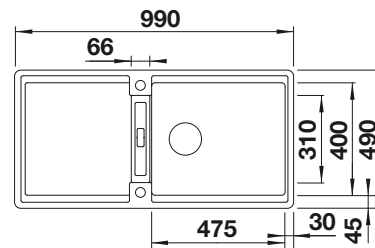

TECHNICAL DRAWING

Bowl depth 200 mm

SUGGESTED OPTIONAL ACCESSORIES

Sink Drainer 2-in-1

527 644

Floating grid

234 795

Crockery basket

231 693

BLANCO UNIT WITH ADIRA XL 6 S-F

ALTA-S II

see page 362

SELECT II 60/2 Orga

see page 425