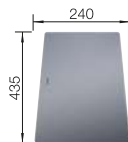

Silver-coloured safety glass
cutting board
227697