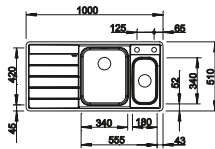

SCOPE OF SUPPLY
InFino drain system with remote control

movable safety glas cutting board, multifunction colander in stainless steel (adequate for main and additional bowl), waste kit with space-saving pipe, 2 x 3 1/2" InFino basket strainer with drain remote control (rotary switch) for the main bowl

movable safety glas cutting board, multifunction colander in stainless steel (adequate for main and additional bowl) waste kit with space-saving pipe, 2 x 3 1/2" InFino basket strainer with drain remote control (rotary switch) for the main bowl

SUGGESTED OPTIONAL ACCESSORIES

Cutting pad

225 469

Bridge chopping board

225 331

Crockery basket with plate stack

507 829

BLANCO UNIT WITH AXIS III 6 S-IF

LINEE-S

see page 353

SELECT II 60/3 Orga

see page 425