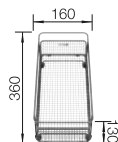

Multifunctional wire basket
223297