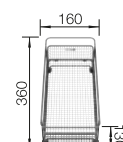

Multifunctional wire basket

223297