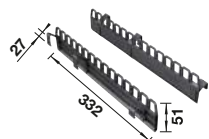

SUGGESTED OPTIONAL ACCESSORIES

SELECT Clip	Plastic sorting basket with lid	MOVEX
521300	235845	519357