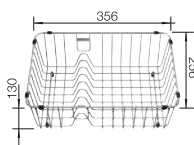

Crockery basket

231693