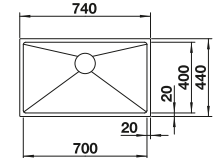

- Versatile bowl programme for the most diverse requirements
- Elegant flat rim for inset installation and undermounting
- Extra-large and deep bowls for maximum convenience
- Concise corner radii, modern and functional
- Higher functionality thanks to the eye-catching drain grooves in the base

Installation from above and undermount

CABINET SIZE MM	800	800	800
QUATRUS R15-IU	435/285-IU	435/285-IU	700-IU
	Bowl right	Bowl left	
brushed finish	235 650	235 647	235 645
Bowl depth	200/200 mm	200/200 mm	200 mm
BOWL RADIUS