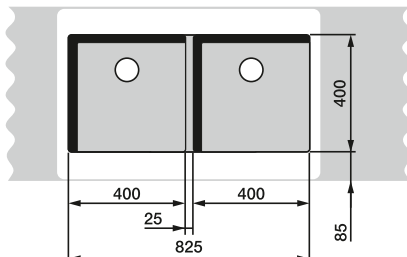

BLANCO ANDANO

60 cm cabinet

ANDANO 340/180-U

70/80 cm cabinet

ANDANO 400-U + ANDANO 180-U +
Bowl connection 225088

80 cm cabinet

ANDANO 340-U + ANDANO 340-U +
Bowl connection 225088

90 cm cabinet