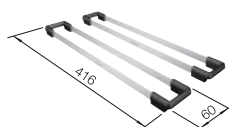

Top rails
235 906