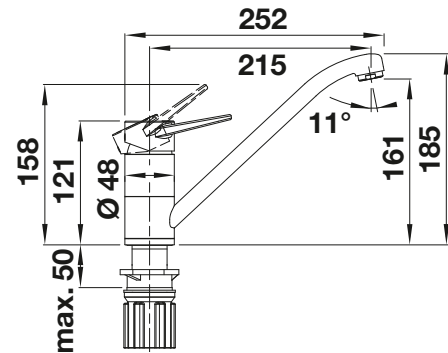

Solid spout

METALLIC SURFACE

chrome

526 402

TECHNICAL DRAWING

Flowrate 14.98 l/min at 3 bar pressure

SCOPE OF SUPPLY

- 180° swivel spout for greater reach
- Ø 35 mm tap hole required
- With ceramic disk cartridge
- Patented jet regulator for markedly reduced scaling
- Flexible connector pipes, 500 mm long and 3/8" nut
- Stabilisation plate to increase the stability of the tap when fitted in stainless steel sinks