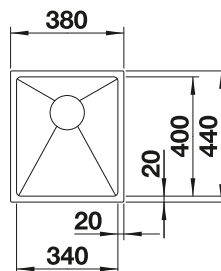

TECHNICAL DRAWING

Bowl depth 200 mm
Please order waste kit separately.

BLANCO QUATRUS R15-IU - production on demand, minimum order quantity to be checked with BLANCO.