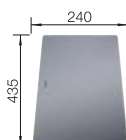

Silver-coloured safety glass cutting board
227697