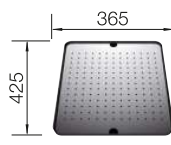

SUGGESTED OPTIONAL ACCESSORIES

Bamboo chopping board

239 449

Foldable Grid

238 482

Draining tray

513 485

BLANCO UNIT WITH SOLIS-IF