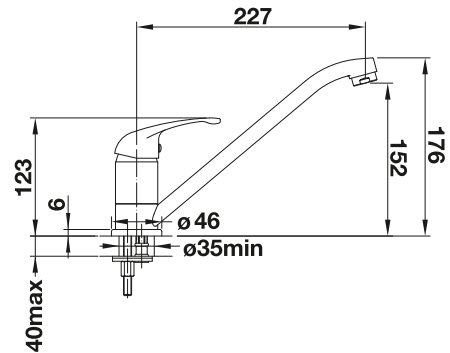

TECHNICAL DRAWING

Flowrate 15.4 (HP) / 6.2 (LP) l/min at 3 bar pressure

SCOPE OF SUPPLY

- 360° swivel spout for greater reach
- Ø 35 mm tap hole required
- With ceramic disk cartridge
- Patented jet regulator for markedly reduced scaling
- Flexible connector pipes, 500 mm long and 3/8" nut
- Stabilisation plate to increase the stability of the tap when fitted in stainless steel sinks

SUGGESTED OPTIONAL ACCESSORIES

Dirt filter for corner valve 128 434	Jet regulator set for high-pressure mixer taps 521 746

RECOMMENDATION SOAP DISPENSER

LATO Soap dispenser

see page 415