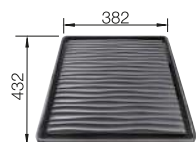

SUGGESTED OPTIONAL ACCESSORIES

Drainer

230734