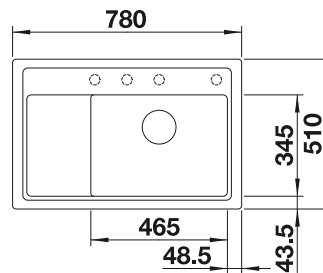

TECHNICAL DRAWING

○ Pre-drilled holes for tapping or drilling
Bowl depth 190 mm

SUGGESTED OPTIONAL ACCESSORIES

Ash compound chopping board
233679

Glass cutting board black
233677

Multifunctional colander
223077

BLANCO UNIT WITH ZENAR XL 6 S COMPACT

AVONA-S

see page 359

SELECT II 60/2

see page 426