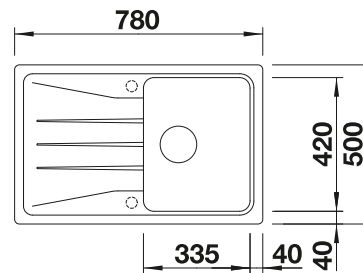

TECHNICAL DRAWING

○ Pre-drilled holes for tapping or drilling
Bowl depth 190 mm

SUGGESTED OPTIONAL ACCESSORIES

Solid beech chopping board
218313

Plastic chopping board in white
217611

CapFlow
517666

BLANCO UNIT WITH SONA 45 S

KANO

see page 389

BOTTON II 30/2

see page 438