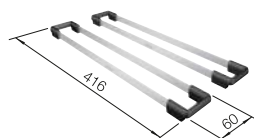

TOP RAILS

1. Top rails
   - recommended for SUBLINE and PLEON SILGRANIT and also for ANDANO, SUPRA, CLARON and ZEROX
   - stainless steel/plastic
   - 22 x 416 x 60 mm
2. 235 906