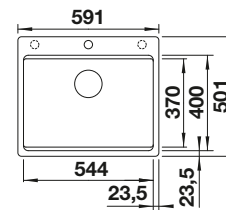

TECHNICAL DRAWING

○ Pre-drilled holes for tapping or drilling

Bowl depth 220 mm

In the area of the mixer tap, the supporting surface of the sink must be additionally notched on the worktop.

In combination with BLANCO Multi Frame a minimum worktop thickness of 20mm is required.

Model-related detailed dimensions and drawings can be found with the cut-out information online at www.blanco.com.