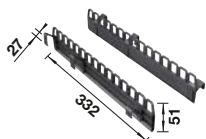

SUGGESTED OPTIONAL ACCESSORIES

SELECT Clip	Universal box - to hang in the 8-l, 15-l or 19-l bin	AktivBio-Cover for 8l-Bin	MOVEX
521300	229342	524220	519357