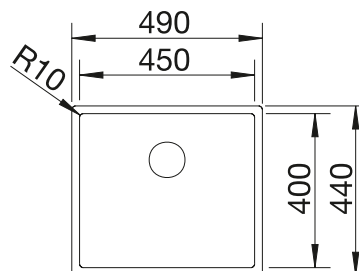

TECHNICAL DRAWING

Bowl depth 190 mm
Installing a kitchen mixer tap, drain remote control or soap dispenser in laminate worktops requires a flexible sealing tape

Please order drain connections for combinations of two individual bowls separately