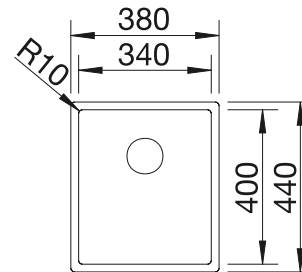

TECHNICAL DRAWING

Bowl depth 190 mm
Please order drain connections for combinations of two individual bowls separately