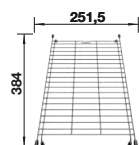

SUGGESTED OPTIONAL ACCESSORIES

Floating grid

234 795