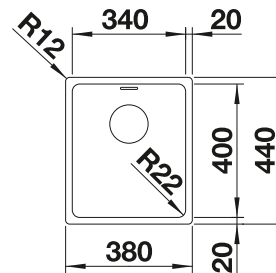

TECHNICAL DRAWING

Bowl depth 190 mm
Note: Installing a kitchen mixer tap, drain remote control or soap dispenser in laminate worktops requires a flexible sealing tape.

Please order drain connections for combinations of two individual bowls separately.