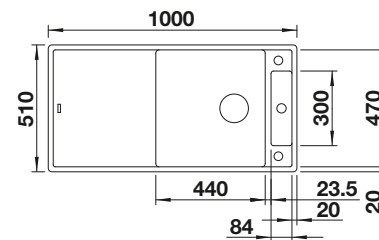

TECHNICAL DRAWING

Bowl depth 190/45 mm

SUGGESTED OPTIONAL ACCESSORIES

BLANCO UNIT WITH AXIA III XL 6 S

LINEE-S

SELECT II 60/3 Orga

see page 354

see page 425