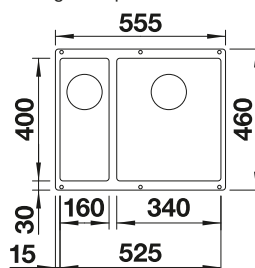

TECHNICAL DRAWING

Bowl depth 190/130 mm
Cut-out radius: 10 mm
Drainage components must be ordered separately.