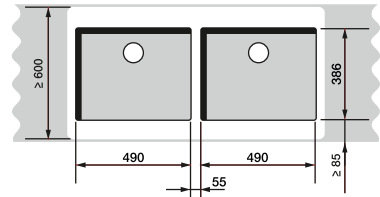

120 cm cabinet