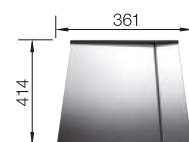

Lay-on drainer

223 067