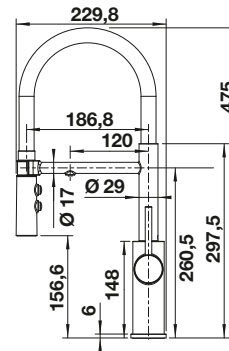

- Better-tasting water directly out of the tap without compromising in design
- PVD steel - easy to clean, stain and wear resistant
- 3-in-1 mixer tap in semi-professional design for cold, warm and filtered water
- Separate lever controls: cold and warm water right, filtered water left
- Dual spray with integrated flow stop: easy switch from aerated stream to powerful rinse spray

Filter

Extendable
spray

Pull-out
dual spray

PVD

PVD steel 526 706

METALLIC SURFACE

chrome 526 705

SPECIAL COLOURS

black matt 526 707

TECHNICAL DRAWING