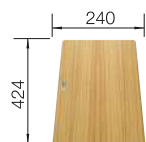

SUGGESTED OPTIONAL ACCESSORIES

Ash compound chopping board
230700

Multifunctional stainless steel colander
227692

Foldable Grid
238482

BLANCO UNIT WITH ANDANO 400-IF/A

SONEA-S Flexo
see page 358

FLEXON II 45/2
see page 431