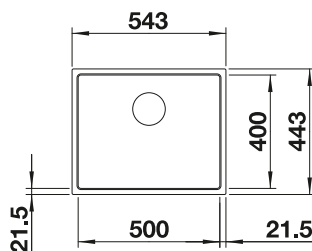

TECHNICAL DRAWING

Bowl depth 190 mm
Installing a kitchen mixer tap, drain remote control or soap dispenser in laminate worktops requires a flexible sealing tape.

Note: for worktop thicknesses of 15 mm and over, a space for the overflow must be cut out on the underside.
Please note the cut-out information for the respective installation method.