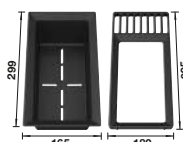

BLANCO UNIT WITH PLEON 6 FOR COLOURED COMPONENTS

ALTA-S II

SELECT II 60/3

see page 361

see page 426