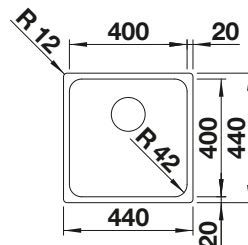

TECHNICAL DRAWING

Bowl depth 185 mm
Note: Please order drain connections for combinations of two individual bowls separately.