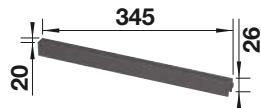

FLEXIBLE FRAME BAR

- SELECT II Frame bar
- 26 x 20 x 345 mm

239913