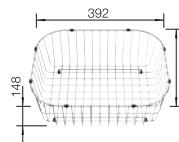

6

SUGGESTED OPTIONAL ACCESSORIES

Solid beech chopping board
218313

Plastic chopping board in
white
217611

Crockery basket Stainless
Steel
220573

BLANCO UNIT WITH TIPO 5 S

BLANCOWEGA II
see page 399

FLEXON II 50/2
see page 431