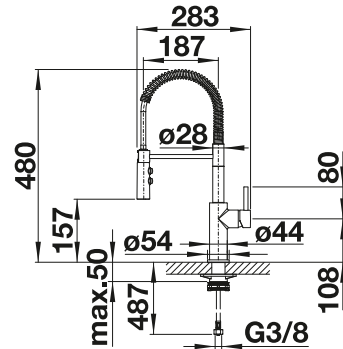

TECHNICAL DRAWING

Flowrate 8.35 l/min at 3 bar pressure

SCOPE OF SUPPLY

- 360° swivel spout for greater reach
- Ø 35 mm tap hole required
- With ceramic disk cartridge
- Patented jet regulator for markedly reduced scaling
- Spray made of plastic
- Metal-sheathed spray hose
- Flexible connector pipes, 700 mm long and 3/8" nut
- Stabilisation plate to increase the stability of the tap when fitted in stainless steel sinks
- With non-return valve and thus guaranteed against reflux in accordance with EN 1717

SUGGESTED OPTIONAL ACCESSORIES

Dirt filter for corner valve
128 434

RECOMMENDATION SOAP DISPENSER

LATO Soap dispenser

see page 415