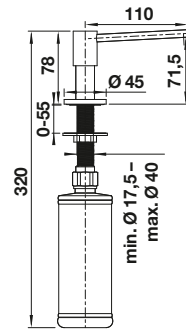

SCOPE OF SUPPLY

TECHNICAL DRAWING

Please note: Ø 35 mm tap hole required
bottle content: 300 ml