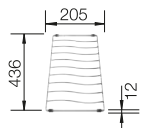

Drainer grid