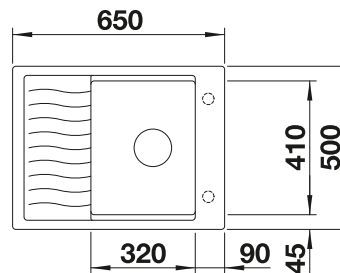

TECHNICAL DRAWING

○ Pre-drilled holes for tapping or drilling
Bowl depth 190 mm

SUGGESTED OPTIONAL ACCESSORIES

Solid beech chopping board
218313

Plastic chopping board in white
217611

Multifunctional colander
227689

BLANCO UNIT WITH ELON 45 S

CARENA-S Vario
see page 369

SELECT II 45/2
see page 429