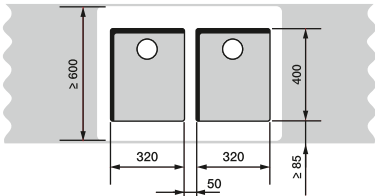

80 cm cabinet