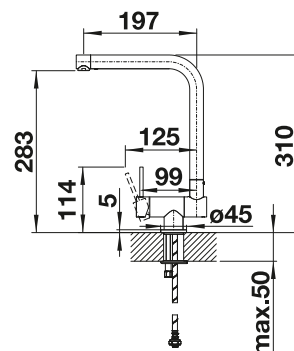

TECHNICAL DRAWING

Flowrate 11.83 l/min at 3 bar pressure