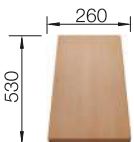

SUGGESTED OPTIONAL ACCESSORIES

Solid beech chopping board
218313

Plastic chopping board in white
217611

Corner caddy
235866

BLANCO UNIT WITH METRA XL 6 S

LINUS-S

see page 375

SELECT II 60/3