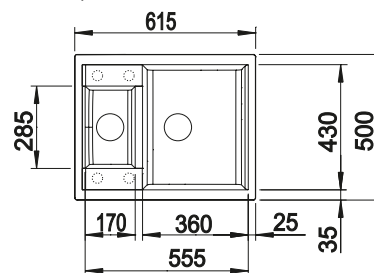

TECHNICAL DRAWING

○ Pre-drilled holes for tapping or drilling
Bowl depth 190/130 mm

SUGGESTED OPTIONAL ACCESSORIES

Solid beech chopping board
218313

Plastic chopping board in white
217611

Multifunctional colander
217796

BLANCO UNIT WITH METRA 6

LINUS-S
see page 375

SELECT II 60/2
see page 426