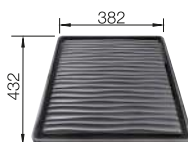

SUGGESTED OPTIONAL ACCESSORIES

Crockery basket	Drainer	Waste kit
231 693	230 734	236 264