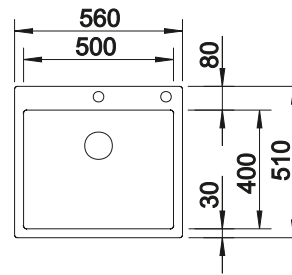

TECHNICAL DRAWING

Bowl depth 190 mm

SUGGESTED OPTIONAL ACCESSORIES

Wooden chopping board

223074

Lay-on drainer

223067

Multifunctional wire basket

223297

BLANCO UNIT WITH CLARON 500-IF/A DURINOX

drink.filter EVOL-S Pro

see page 334

SELECT II Compact 60/2

see page 427