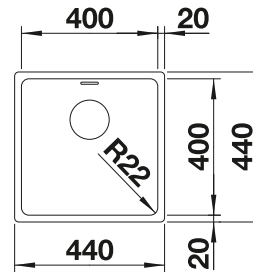

TECHNICAL DRAWING

Bowl depth 190 mm
Note: Please order drain connections for combinations of two individual bowls separately.