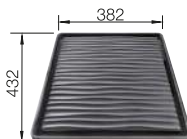

SUGGESTED OPTIONAL ACCESSORIES

Ash compound chopping board
230 700

Drainer
230 734