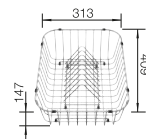

Solid beech chopping board
225 362

Crockery basket with plate stack
507 829

Pop-up drain remote control
238 688

BLANCO UNIT WITH PALONA 6

JANDORA-S
see page 384

SELECT II 60/3
see page 426

PANOR 60 CERAMIC

- Attractive solution for traditional and modern country home styles
- Elegant combination of radii
- Particularly voluminous bowl
- Elegant in crystal white
- Suitable for 60 cm sink cabinets