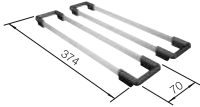

- Generous staggered bowl with added functionality
- Integrated step creates an additional functional level
- Clever system concept with versatile ETAGON rails
- High-quality features with the covered C-overflow and InFino drain system – elegantly integrated and easy-care

600 cabinet size mm | Undermount

COLOUR	SCOPE OF SUPPLY	
black	w/o drain remote control, with accessories	525 155
basalt	w/o drain remote control, with accessories	525 154
crystal white glossy	w/o drain remote control, with accessories	525 149
magnolia glossy	w/o drain remote control, with accessories	525 150

SCOPE OF SUPPLY	TECHNICAL DRAWING

2 x ETAGON rails in stainless steel, waste kit with space-saving pipe, 3 1/2" InFino basket strainer, fixing kit

2 x ETAGON rails