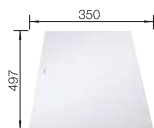

Glass cutting board white