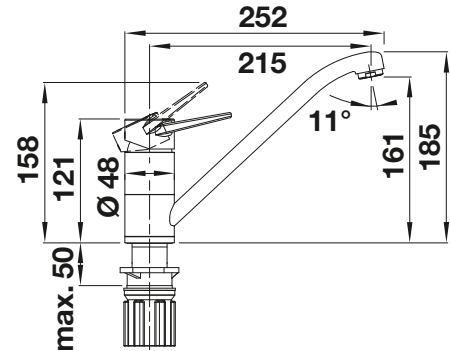

SILGRANIT LOOK DUAL FINISH

	black/chrome	526415
	anthracite/chrome	526407
	volcano grey/chrome	526981
	white/chrome	526408
	soft white/chrome	526980

TECHNICAL DRAWING

Flowrate 14.98 l/min at 3 bar pressure