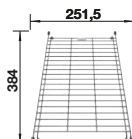

225362

Floating grid

234795

Plastic chopping board in white

210521

BLANCO UNIT WITH NAYA 45

KANO

see page 389