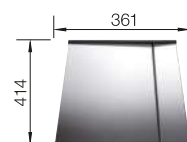

Lay-on drainer

223067