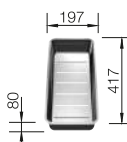

Multifunctional stainless steel colander
227 692