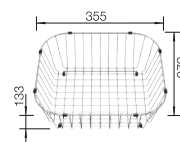

Crockery basket

514 238