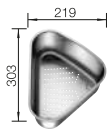

SCOPE OF SUPPLY

multifunctional stainless steel colander, waste kit with space-saving pipe, 2 x 3 1/2" InFino basket strainer with drain remote control (rotary switch) for the main bowl

Multifunctional colander