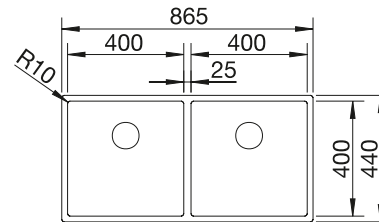

TECHNICAL DRAWING

Bowl depth 190/190 mm
Installing a kitchen mixer tap, drain remote control or soap dispenser in laminate worktops requires a flexible sealing tape