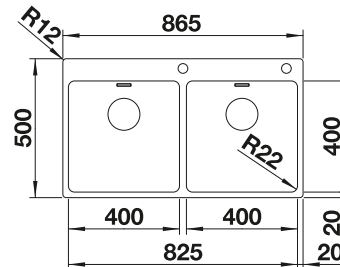

TECHNICAL DRAWING

Bowl depth 190/190 mm
Note: Additional drill hole possible. The subsequent drill hole should be carried out by a specialist company.