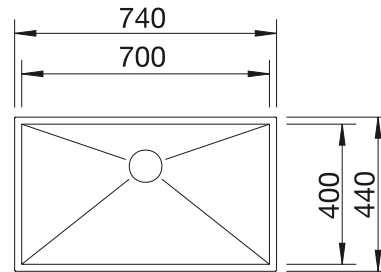

TECHNICAL DRAWING

Bowl depth 185 mm
Note: Please order drain connections for combinations of two individual bowls separately.