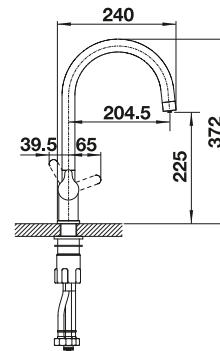

TECHNICAL DRAWING

Flowrate 13.5 l/min at 3 bar pressure

SCOPE OF SUPPLY

- 360° swivel spout for greater reach
- Ø 35 mm tap hole required
- Ceramic valve and disk cartridge
- Patented jet regulator for markedly reduced scaling
- Flexible connector pipes, 500 mm long and 3/8" nut
- Stabilisation plate to increase the stability of the tap when fitted in stainless steel sinks
- Filter system not included

SUGGESTED OPTIONAL ACCESSORIES

Drink Filter Set Soft L 527 453
Dirt filter for corner valve 128 434

RECOMMENDATION SOAP DISPENSER

LATO Soap dispenser

see page 415