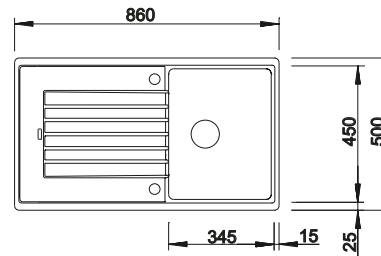

- Modern design with clear lines
- Straight-lined outer contour emphasised by the narrow rim
- Characteristic tap ledge as a frame that enlarges the drainer
- Spacious bowl size for the 45 cm sink cabinet
- Generously oversized drainer
- Classic bowl arrangement for reversible installation

450 cabinet size mm | Installation from above

COLOUR	SCOPE OF SUPPLY	REVERSIBLE
black	w/o drain remote control	526011
anthracite	w/o drain remote control	516748
volcano grey	w/o drain remote control	527384
white	w/o drain remote control	516740
soft white	w/o drain remote control	527201
coffee	w/o drain remote control	516745

SCOPE OF SUPPLY	TECHNICAL DRAWING

waste kit with space-saving pipe, 3 1/2" basket strainer

Pre-drilled holes for tapping or drilling
Bowl depth 190 mm