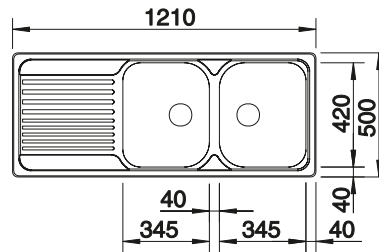

- Functional design
- Large bowl sizes
- With 3 1/2" stainless steel basket strainer
- Can be installed reversibly

800 cabinet size mm | Installation from above

SURFACE	SCOPE OF SUPPLY	REVERSIBLE
natural finish	w/o drain remote control	511925
SCOPE OF SUPPLY	TECHNICAL DRAWING	

waste kit with space-saving pipe, 2 x 3 1/2" basket strainer, seal

Bowl depth 165/165 mm