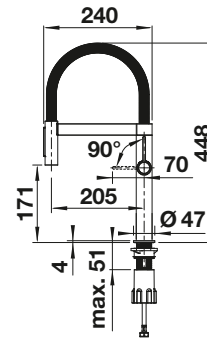

- Iconic mixer tap combining exquisite design with semi-professionality
- Manual or hands-free operation with ingenious dual sensor technology integrated in the hose arm and tap body for optimized kitchen workflows
- Wave sensor on the tap body activates hands-free operation for a range of washing chores
- Hands-free sensor on the spray arm starts automatically fast-filling with cold water of pots and jars

Power supply required

Senso

Extendable spray

PVD

PVD steel

527 466

Not available for APAC.

TECHNICAL DRAWING

Flowrate 8.3 l/min at 3 bar pressure