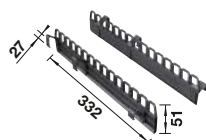

BLANCO SELECT CLIP

- BLANCO SELECT Clip
- 51 x 332 x 26 mm

521300