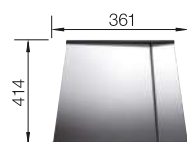

Lay-on drainer

223 067