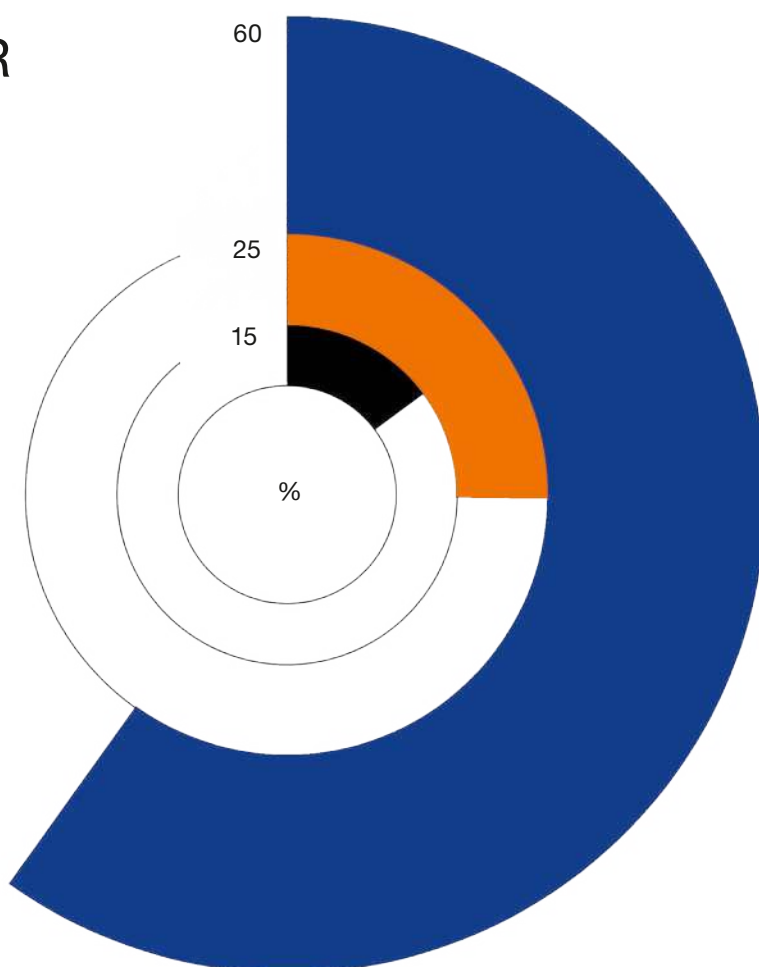

THE WATER PLACE

is the most used area in the kitchen. Each BLANCO UNIT is designed to make optimum use of the space available.

60%

KITCHEN WATER PLACE

25%
15%

stove
other

Getting water
Setting up
Washing & cleaning
Washing your hands
Disposal & organisation