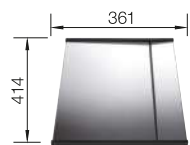

SUGGESTED OPTIONAL ACCESSORIES

Lay-on drainer

223 067