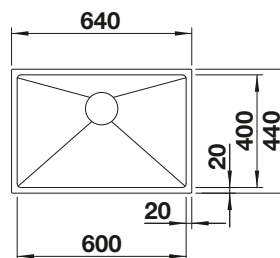

TECHNICAL DRAWING

Bowl depth 200 mm
Please order waste kit separately.

BLANCO QUATRUS R15-IU - production on demand, minimum order quantity to be checked with BLANCO.