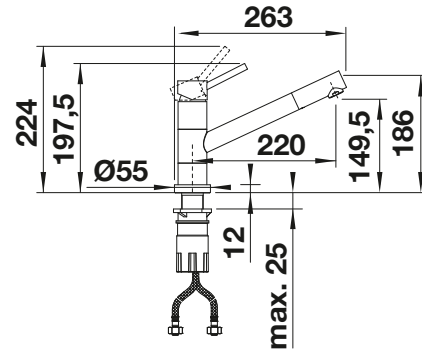

TECHNICAL DRAWING

Flowrate 14.98 l/min at 3 bar pressure

SCOPE OF SUPPLY

- 360° swivel spout for greater reach
- Ø 35 mm tap hole required
- With ceramic disk cartridge
- Patented jet regulator for markedly reduced scaling
- Flexible connector pipes, 950 mm long and 3/8" nut
- Stabilisation plate to increase the stability of the tap when fitted in stainless steel sinks

** AVAILABLE AS OF MARCH 2025

SUGGESTED OPTIONAL ACCESSORIES

Dirt filter for corner valve

128434

RECOMMENDATION SOAP DISPENSER

LATO Soap dispenser

see page 415