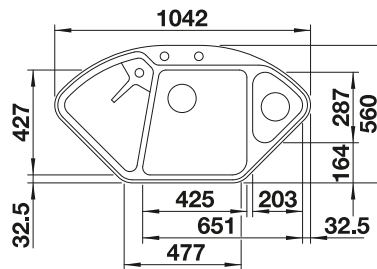

TECHNICAL DRAWING

Bowl depth 185/130 mm
Cut-out by template.

SUGGESTED OPTIONAL ACCESSORIES

Maple wood cutting board

232 841

Multifunctional wire basket

223 297

BLANCO UNIT WITH BLANCODELTA II-F

LINEE-S

see page 354

SOLON-IF

see page 439