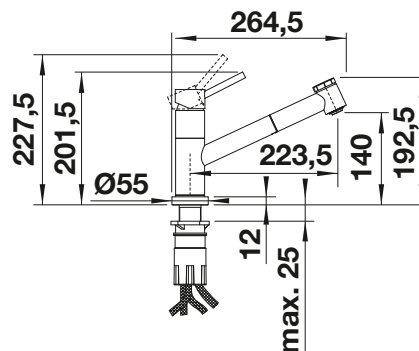

TECHNICAL DRAWING

Flowrate 7.69 l/min at 3 bar pressure

SCOPE OF SUPPLY

- 120° swivel spout for greater reach
- Ø 35 mm tap hole required
- With ceramic disk cartridge
- Patented jet regulator for markedly reduced scaling
- Spray made of plastic
- Nylon-sheathed spray hose
- Hose weight for reliable retraction
- Flexible connector pipes, 950 mm long and 3/8" nut
- Stabilisation plate to increase the stability of the tap when fitted in stainless steel sinks
- With non-return valve and thus guaranteed against reflux in accordance with EN 1717

** AVAILABLE AS OF MARCH 2025

SUGGESTED OPTIONAL ACCESSORIES

Dirt filter for corner valve

128434

Spray hose guide for kitchen
mixer taps

511920

RECOMMENDATION SOAP DISPENSER

LATO Soap dispenser

see page 415