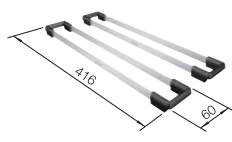

Top rails
235906