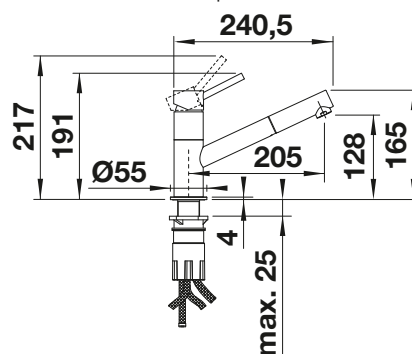

TECHNICAL DRAWING

Flowrate 9.3 l/min at 3 bar pressure

SCOPE OF SUPPLY

- 120° swivel spout for greater reach
- Ø 35 mm tap hole required
- With ceramic disk cartridge
- Patented jet regulator for markedly reduced scaling
- Spray made of plastic
- Nylon-sheathed spray hose
- Hose weight for reliable retraction
- Flexible connector pipes, 500 mm long and 3/8" nut
- Stabilisation plate to increase the stability of the tap when fitted in stainless steel sinks
- With non-return valve and thus guaranteed against reflux in accordance with EN 1717

SUGGESTED OPTIONAL ACCESSORIES

Dirt filter for corner valve
128 434

Jet regulator set for high-pressure mixer taps
521 746

Spray hose guide for kitchen mixer taps
511 920

RECOMMENDATION SOAP DISPENSER

LATO Soap dispenser

see page 415