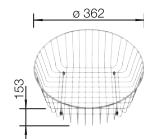

Stainless Steel Crockery basket

220574