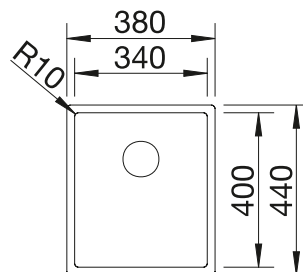

TECHNICAL DRAWING

Bowl depth 190 mm
Please order drain connections for combinations of two individual bowls separately