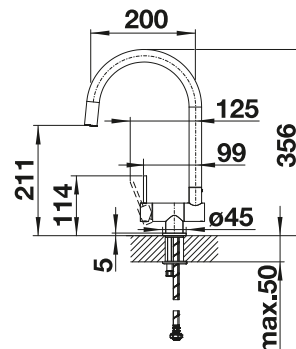

TECHNICAL DRAWING

Flowrate 12.59 l/min at 3 bar pressure