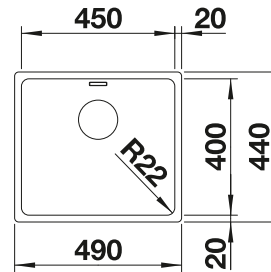

TECHNICAL DRAWING

Bowl depth 190 mm
Note: Please order drain connections for combinations of two individual bowls separately.