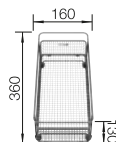

Multifunctional wire basket
223297