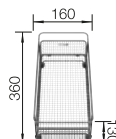

Multifunctional wire basket
223 297