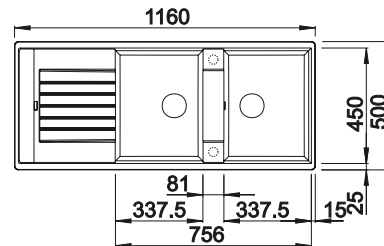

TECHNICAL DRAWING

Pre-drilled holes for tapping or drilling
Bowl depth 190/190 mm

SUGGESTED OPTIONAL ACCESSORIES

Solid beech chopping board
218313

Plastic chopping board in white
217611

Multifunctional wire basket
223297

BLANCO UNIT WITH ZIA 8 S

KANO-S
see page 387

SOLON-IF
see page 439