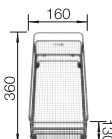

Multifunctional wire basket
223 297