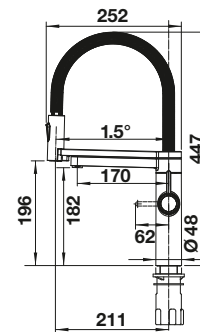

- 3-in-1 semi-pro mixer tap: cold, warm and filtered water
- Click & Touch: Exact amount of filtered water conveniently set via accurate scaling wheel and intuitive touch control for water consumption on demand
- High-end BWT multi-stage filter reduces lime and improves taste
- Separate outlet for purified drinking water
- Dual spray with precise magnetic holder

Filter

Volume

Power supply required

PVD

	PVD steel	526 311
	satin gold	527 430

SPECIAL COLOURS

	black matt	526 636

TECHNICAL DRAWING

Flowrate 9.2 l/min at 3 bar pressure