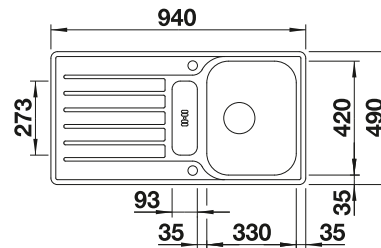

TECHNICAL DRAWING

Bowl depth 165/40 mm

SUGGESTED OPTIONAL ACCESSORIES

Crockery basket Stainless Steel
220573

BLANCO UNIT WITH LANTOS 5 S-IF

BLANCOWEGA II

SELECT II 50/2

see page 399

see page 429