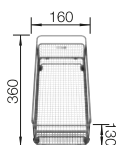

Plastic chopping board in white
217611

Multifunctional wire basket
223297

BLANCO UNIT WITH ZIA 5 S

KANO

see page 389

SELECT II 50/2

see page 429

270