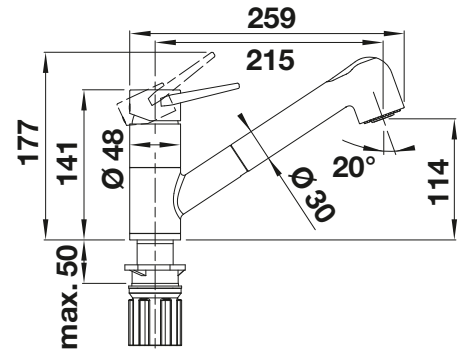

TECHNICAL DRAWING

Flowrate 9.23 l/min at 3 bar pressure

SCOPE OF SUPPLY

- 180° swivel spout for greater reach
- Ø 35 mm tap hole required
- With ceramic disk cartridge
- Patented jet regulator for markedly reduced scaling
- Spray made of plastic
- Nylon-sheathed spray hose
- Hose weight for reliable retraction
- Flexible connector pipes, 700 mm long and 3/8" nut
- Stabilisation plate to increase the stability of the tap when fitted in stainless steel sinks
- With non-return valve and thus guaranteed against reflux in accordance with EN 1717

SUGGESTED OPTIONAL ACCESSORIES

Dirt filter for corner valve
128 434

Jet regulator set for high-pressure mixer taps
521 746

Spray hose guide for kitchen mixer taps
511 920

RECOMMENDATION SOAP DISPENSER

LATO Soap dispenser

see page 415