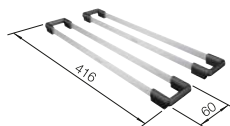

Top rails

235 906