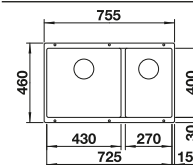

Bowl left

black

525 987

525 991

anthracite

523 574

523 151

rock grey

523 575

523 152

volcano grey

527 347

527 350

white

523 578

523 155

soft white

527 164

527 167

tartufo

523 581

523 158

coffee

523 583

523 160

Bowl depth

200/200 mm

200/200 mm

BOWL RADIUS

R10