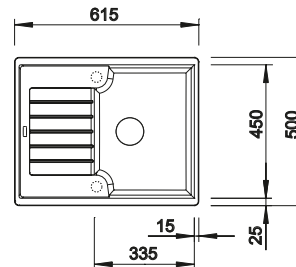

TECHNICAL DRAWING

○ Pre-drilled holes for tapping or drilling
Bowl depth 190 mm

SUGGESTED OPTIONAL ACCESSORIES

Solid beech chopping board
218313

Plastic chopping board in white
217611

Multifunctional wire basket
223297

BLANCO UNIT WITH ZIA 40 S

KANO

see page 389

BOTTON II 30/2

see page 438