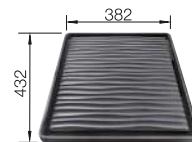

600 mm

Ceramic bowls

4

SUGGESTED OPTIONAL ACCESSORIES

Solid beech chopping board
514544

Stainless steel colander folded
514542

Drainer
230734

BLANCO UNIT WITH SUBLINE-U