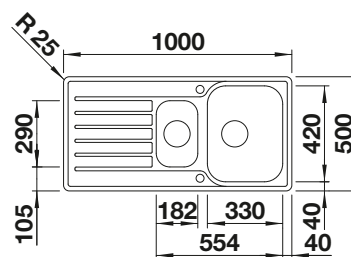

600 mm

Stainless steel sinks

6

SUGGESTED OPTIONAL ACCESSORIES

Crockery basket Stainless Steel
220573

BLANCO UNIT WITH LANTOS II 6 S-IF

KANO-S

see page 386

BOTTON Pro 60/3 Automatic

see page 436