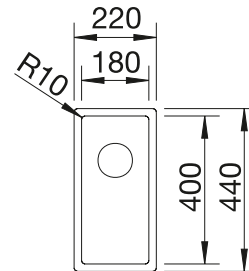

TECHNICAL DRAWING

Bowl depth 130 mm
Installing a kitchen mixer tap, drain remote control or soap dispenser in laminate worktops requires a flexible sealing tape

Please order drain connections for combinations of two individual bowls separately