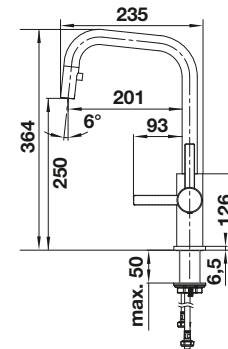

TECHNICAL DRAWING

Flowrate 9.9 l/min at 3 bar pressure