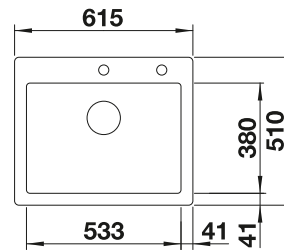

TECHNICAL DRAWING

Bowl depth 190 mm
Holes for a kitchen mixer tap and drain remote control are provided.

Installing a kitchen mixer tap or drain remote control in Ceramic sinks requires a flexible sealing tape, item no. 120 055.

Includes: two tap holes, drain remote control and PuraPlus coating.