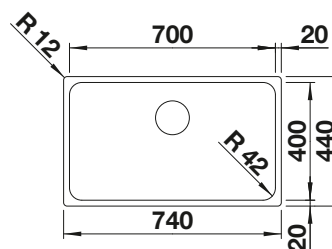

TECHNICAL DRAWING

Bowl depth 185 mm
Note: Installing a kitchen mixer tap, drain remote control or soap dispenser in laminate worktops requires a flexible sealing tape.

Please order drain connections for combinations of two individual bowls separately.