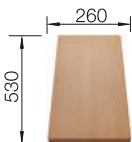

Plastic chopping board in white
217611

Multifunctional wire basket
223297

BLANCO UNIT WITH ZIA 40 S

KANO

see page 389

BOTTON II 30/2

see page 438

BLANCODELTA II-F SILGRANIT