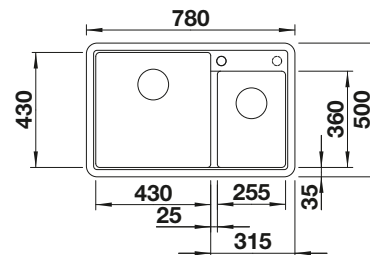

TECHNICAL DRAWING

○ Pre-drilled holes for tapping or drilling
Bowl depth 190/190 mm

SUGGESTED OPTIONAL ACCESSORIES

Solid beech chopping board
218313

Plastic chopping board in white
217611

80

BLANCO

BLANCO UNIT WITH LEGRA 8

MIDA-S

see page 391

SOLON-IF

see page 439