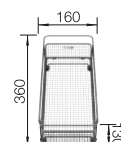

Multifunctional wire basket
223 297