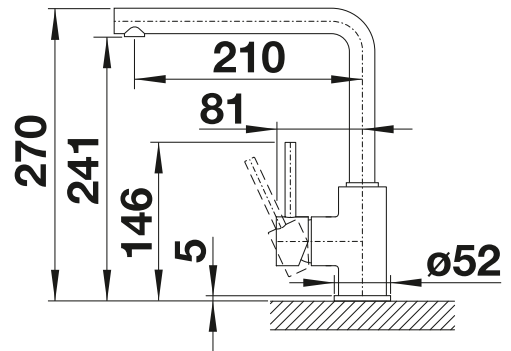

TECHNICAL DRAWING

Flowrate 14.4 l/min at 3 bar pressure

SCOPE OF SUPPLY

- 360° swivel spout for greater reach
- Ø 35 mm tap hole required
- With ceramic disk cartridge
- Patented jet regulator for markedly reduced scaling
- Flexible connector pipes, 500 mm long and 3/8" nut
- Stabilisation plate to increase the stability of the tap when fitted in stainless steel sinks

SUGGESTED OPTIONAL ACCESSORIES

Dirt filter for corner valve

128434

RECOMMENDATION SOAP DISPENSER

LATO Soap dispenser

see page 415