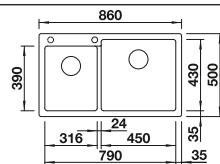

PLEON 9 SILGRANIT

- Timelessly elegant, straight-lined design
- Spacious tap ledge and low-profile rim
- Easy to clean, flowing transition from the sink's rim to the tap ledge
- High-quality features with the covered C-overflow and InFino drain system – elegantly integrated and easy-care

Installation
from above

CABINET SIZE MM

900

900

PLEON 9

Bowl right

Bowl left

● black

525 958

527 636

● anthracite

523 057

527 637

● rock grey

523 058

527 638

● volcano grey

527 325

527 639

● white

523 061

527 640

● soft white

527 142

527 641

● tartufo

523 064

527 642

● coffee

523 066

527 643

Bowl depth

220/220 mm

220/220 mm

○
Pre-drilled holes for tapping
or drilling

BOWL RADIUS

SCOPE OF SUPPLY
InFino drain system without
remote control

waste kit with space-saving pipe, 2 x 3 1/2" InFino basket strainer

SUGGESTED OPTIONAL ACCESSORIES

Solid beech chopping board

218313

Plastic chopping board in
white

217611

Corner caddy

235866

BLANCO UNIT WITH PLEON 9

LINUS-S

see page 375

BOTTON II 30/2

see page 438