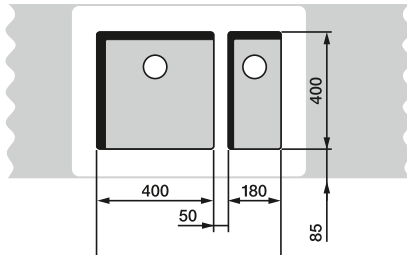

BLANCO ANDANO

60 cm cabinet

ANDANO 340/180-U

70/80 cm cabinet

ANDANO 400-U + ANDANO 180-U +
Bowl connection 225088

80 cm cabinet

ANDANO 340-U + ANDANO 340-U +
Bowl connection 225088

90 cm cabinet