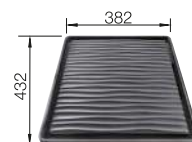

BLANCO UNIT WITH ANDANO 340-IF

SONEA-S Flexo
see page 358

FLEXON II 30/2
see page 432

QUATRUS R15 340-IU STAINLESS STEEL

- Versatile bowl programme for the most diverse requirements
- Elegant flat rim for inset installation and undermounting
- Extra-large and deep bowls for maximum convenience
- Concise corner radii, modern and functional
- Higher functionality thanks to the eye-catching drain grooves in the base