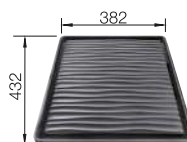

BLANCO UNIT WITH ANDANO 180-IF

SONEA-S Flexo
see page 358

FLEXON II 30/1
see page 432