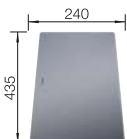

SUGGESTED OPTIONAL ACCESSORIES

Silver-coloured safety glass cutting board
227 697