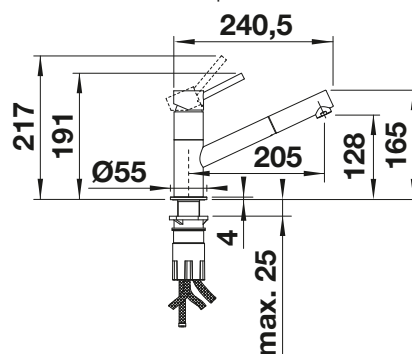

TECHNICAL DRAWING

Flowrate 9.3 l/min at 3 bar pressure

SCOPE OF SUPPLY

- 120° swivel spout for greater reach
- Ø 35 mm tap hole required
- With ceramic disk cartridge
- Patented jet regulator for markedly reduced scaling
- Spray made of plastic
- Nylon-sheathed spray hose
- Hose weight for reliable retraction
- Flexible connector pipes, 500 mm long and 3/8" nut
- Stabilisation plate to increase the stability of the tap when fitted in stainless steel sinks
- With non-return valve and thus guaranteed against reflux in accordance with EN 1717

SUGGESTED OPTIONAL ACCESSORIES

Dirt filter for corner valve
128 434

Jet regulator set for high-pressure mixer taps
521 746

Spray hose guide for kitchen mixer taps
511 920

RECOMMENDATION SOAP DISPENSER

LATO Soap dispenser

see page 415