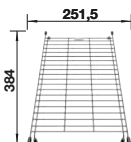

Sink Drainer 2-in-1

527 644

Floating grid

234 795

Crockery basket

231 693

BLANCO UNIT WITH ADIRA 45 S-F

ALTA II