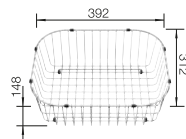

SUGGESTED OPTIONAL ACCESSORIES

Crockery basket Stainless Steel
220573