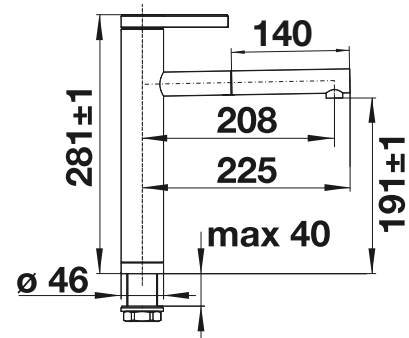

TECHNICAL DRAWING

Flowrate 11.5 l/min at 3 bar pressure

SCOPE OF SUPPLY

- 130° swivel spout for greater reach
- Ø 35 mm tap hole required
- With ceramic disk cartridge
- Patented jet regulator for markedly reduced scaling
- Spray made of metal
- Metal-sheathed spray hose
- Hose weight for reliable retraction
- Flexible connector pipes, 500 mm long and 3/8" nut
- Stabilisation plate to increase the stability of the tap when fitted in stainless steel sinks
- With non-return valve and thus guaranteed against reflux in accordance with EN 1717

SUGGESTED OPTIONAL ACCESSORIES

Dirt filter for corner valve 128 434	Spray hose guide for kitchen mixer taps 511 920

RECOMMENDATION SOAP DISPENSER

LATO Soap dispenser

see page 415