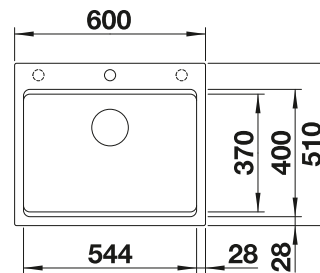

TECHNICAL DRAWING

○ Pre-drilled holes for tapping or drilling
Bowl depth 220 mm

SUGGESTED OPTIONAL ACCESSORIES

Ash compound chopping
board
230 700

Drainer
230 734

BLANCO UNIT WITH ETAGON 6

drink.filter EVOL-S Pro

SELECT II XL 60/3

see page 334

see page 426