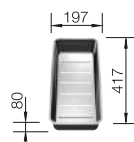

BLANCO UNIT WITH ANDANO 180-IF

SONEA-S Flexo
see page 358

FLEXON II 30/1
see page 432