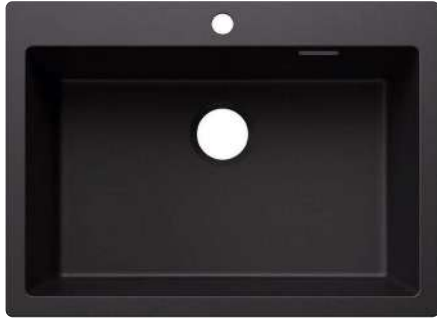

FLEXON II Low 80/3

see page 433

PLEON 8 FOR COLOURED COMPONENTS SILGRANIT

- Maximum colour flexibility by choosing complementing waste fitting set in satin gold, black matt, satin dark steel or satin platinum metal finishes (to be ordered with separate article number)
- Timelessly elegant, straight-lined design
- Single bowl with maximum volume thanks to particularly deep bowl
- Continuous, generous tap ledge and low-profile rim
- Easy to clean, flowing transition from the sink's rim to the tap ledge