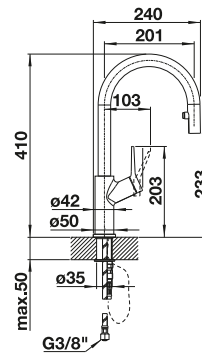

TECHNICAL DRAWING

Flowrate 9 l/min at 3 bar pressure

SCOPE OF SUPPLY

- 190° swivel spout for greater reach
- Ø 35 mm tap hole required
- With ceramic disk cartridge
- Patented jet regulator for markedly reduced scaling
- Spray made of plastic
- Hidden spray with change-over button on the back
- Nylon-sheathed spray hose
- Hose weight for reliable retraction
- Flexible connector pipes, 500 mm long and 3/8" nut
- Stabilisation plate to increase the stability of the tap when fitted in stainless steel sinks
- With non-return valve and thus guaranteed against reflux in accordance with EN 1717

SUGGESTED OPTIONAL ACCESSORIES

Dirt filter for corner valve 128 434	Spray hose guide for kitchen mixer taps 511 920

RECOMMENDATION SOAP DISPENSER

LATO Soap dispenser

see page 415