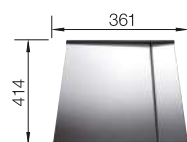

SUGGESTED OPTIONAL ACCESSORIES

Wooden chopping board

223 074

Lay-on drainer

223 067

Multifunctional wire basket

223 297

BLANCO UNIT WITH CLARON 500-IF DARK STEEL