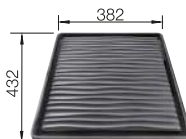

SUGGESTED OPTIONAL ACCESSORIES

Top rails

235906

Crockery basket

514238

Drainer

230734

BLANCO UNIT WITH SUPRA 340-U