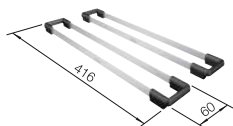

SUGGESTED OPTIONAL ACCESSORIES

Top rails
235906