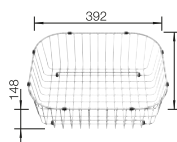

450 mm

Stainless steel
sinks

6

SUGGESTED OPTIONAL ACCESSORIES

Solid beech chopping board
218313

Plastic chopping board in white
217611

Crockery basket Stainless Steel
220573

BLANCO UNIT WITH DINAS 45 S MINI