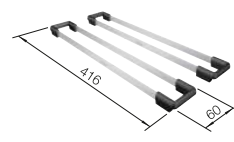

Top rails
235 906