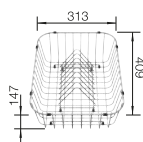

Crockery basket with plate stack
507 829