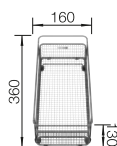

MULTIFUNCTIONAL BASKETS

- Multifunctional wire basket
- recommended for SUBLINE
- Stainless steel
- 130 x 160 x 360 mm

223 297