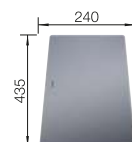

Silver-coloured safety glass
cutting board
227697