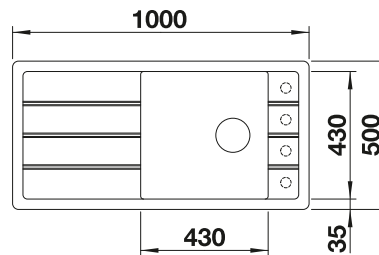

TECHNICAL DRAWING

Pre-drilled holes for tapping or drilling
Bowl depth 200 mm

SUGGESTED OPTIONAL ACCESSORIES

Chopping board in solid ash
237 118

Chopping board in solid ash with ornamental decor
237 591

BLANCO UNIT WITH FARON XL 6 S

LIVIA-S

SELECT II 60/3

see page 357

see page 426