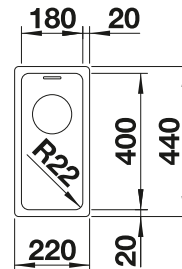

TECHNICAL DRAWING

Bowl depth 130 mm
Note: Please order drain connections for combinations of two individual bowls separately.