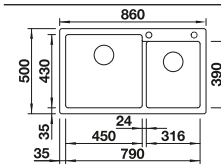

PLEON 9 SILGRANIT

- Timelessly elegant, straight-lined design
- Spacious tap ledge and low-profile rim
- Easy to clean, flowing transition from the sink's rim to the tap ledge
- High-quality features with the covered C-overflow and InFino drain system – elegantly integrated and easy-care

Installation
from above

CABINET SIZE MM

900

900

PLEON 9

Bowl right

Bowl left

● black

525 958

527 636

● anthracite

523 057

527 637

● rock grey

523 058

527 638

● volcano grey

527 325

527 639

● white

523 061

527 640

● soft white

527 142

527 641

● tartufo

523 064

527 642

● coffee

523 066

527 643

Bowl depth

220/220 mm

220/220 mm

○
Pre-drilled holes for tapping
or drilling

BOWL RADIUS

SCOPE OF SUPPLY
InFino drain system without
remote control

waste kit with space-saving pipe, 2 x 3 1/2" InFino basket strainer

SUGGESTED OPTIONAL ACCESSORIES

Solid beech chopping board

218313

Plastic chopping board in
white

217611

Corner caddy

235866

BLANCO UNIT WITH PLEON 9

LINUS-S

see page 375

BOTTON II 30/2

see page 438