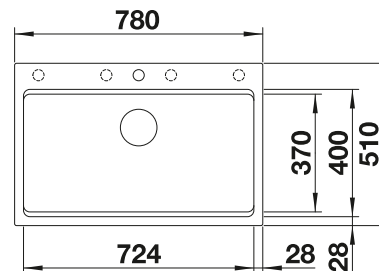

TECHNICAL DRAWING

○ Pre-drilled holes for tapping or drilling
Bowl depth 220 mm

SUGGESTED OPTIONAL ACCESSORIES

Ash compound chopping board
230 700

Drainer
230 734

BLANCO UNIT WITH ETAGON 8

drink.filter EVOL-S Pro

FLEXON II Low 80/3

see page 334

see page 433