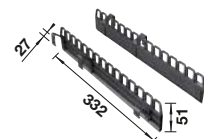

SUGGESTED OPTIONAL ACCESSORIES

AktivBio-Cover for 8l-Bin	Universal box - to hang in the 8-l, 15-l or 19-l bin	MOVEX	SELECT Clip
524220	229342	519357	521300