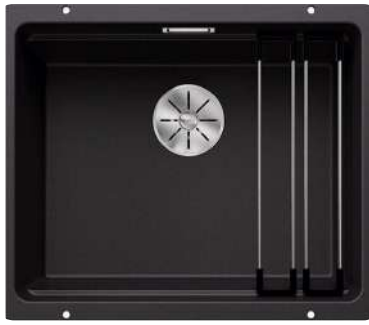

ETAGON 500-U SILGRANIT

600 mm

SILGRANIT
bowls

2.1

- Generous staggered bowl with added functionality
- Integrated step creates an additional functional level
- Clever system concept with versatile ETAGON rails
- High-quality features with the covered G-overflow and InFino drain system – elegantly integrated and easy-care
- For undermount installation, ideal in combination with high-quality worktops

600 cabinet size mm | Undermount

COLOUR	SCOPE OF SUPPLY	
black	w/o drain remote control, with accessories	525 887
anthracite	w/o drain remote control, with accessories	522 227
rock grey	w/o drain remote control, with accessories	522 228
volcano grey	w/o drain remote control, with accessories	527 258
white	w/o drain remote control, with accessories	522 231
soft white	w/o drain remote control, with accessories	527 075
tartufo	w/o drain remote control, with accessories	522 234
coffee	w/o drain remote control, with accessories	522 236

SCOPE OF SUPPLY

2 x ETAGON rails in stainless steel, waste kit with space-saving pipe, 3 ½" InFino basket strainer, fixing kit