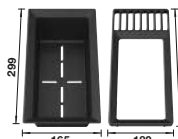

Sink Drainer 2-in-1
527 644