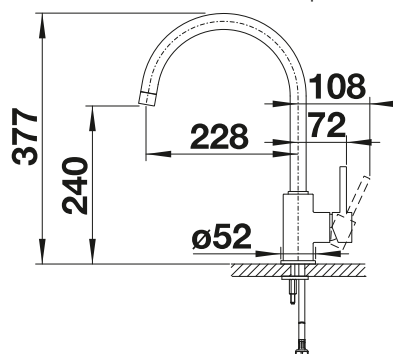

TECHNICAL DRAWING

Flowrate 13.56 / 13.46 l/min at 3 bar pressure

SCOPE OF SUPPLY

- 360° swivel spout for greater reach
- Ø 35 mm tap hole required
- With ceramic disk cartridge
- Patented jet regulator for markedly reduced scaling
- Flexible connector pipes, 500 mm long and ½" nut
- Stabilisation plate to increase the stability of the tap when fitted in stainless steel sinks

SUGGESTED OPTIONAL ACCESSORIES

Dirt filter for corner valve

128434

RECOMMENDATION SOAP DISPENSER

LATO Soap dispenser

see page 415