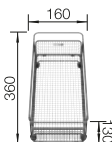

Multifunctional wire basket

223 297