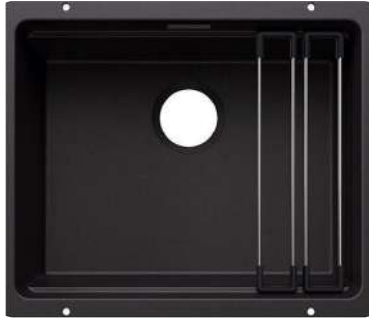

ALTA-S II

see page 361

SOLON-IF

see page 439

ETAGON 500-U FOR COLOURED COMPONENTS SILGRANIT

- Maximum colour flexibility by choosing complementing waste fitting set in satin gold, black matt, satin dark steel or satin platinum metal finishes (to be ordered with separate article number)
- Generous staggered bowl with added functionality
- Integrated step creates an additional functional level
- Clever system concept with versatile ETAGON rails
- High-quality features with the covered C-overflow and InFino drain system – elegantly integrated and easy-care