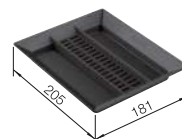

SUGGESTED OPTIONAL ACCESSORIES

SELECT Clip	MOVEX	SELECT AutoMove	AktivBio-Cover for 8l-Bin	Universal box - to hang in the 8-l, 15-l or 19-l bin
521 300	519 357	521 301*	524 220	229 342