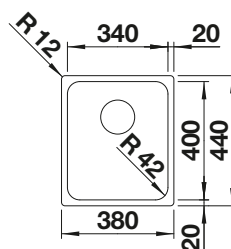

- A harmonious interplay between functional and visual elements
- High-quality features with covered C-overflow and InFino drain system – elegantly integrated and easy-care
- Convenient bowl volume and base surface designed for practical use
- Elegant IF flat-rim for flushmount and for installation from above
- Functional accessories optionally available

400 cabinet size mm | Flat rim IF

400 mm

Stainless steel bowls

3

SURFACE	SCOPE OF SUPPLY	
brushed finish	w/o drain remote control, w/o accessories	526 116
SCOPE OF SUPPLY		TECHNICAL DRAWING

waste kit with space-saving pipe, 3 1/2" InFino basket strainer, fixing kit

Bowl depth 185 mm
Note: Installing a kitchen mixer tap, drain remote control or soap dispenser in laminate worktops requires a flexible sealing tape.

Please order drain connections for combinations of two individual bowls separately.