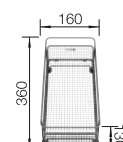

Multifunctional wire basket

223 297