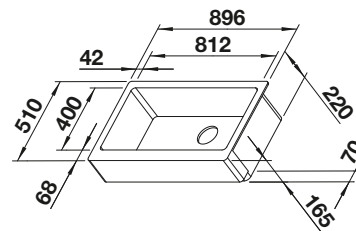

SUGGESTED OPTIONAL ACCESSORIES

Floating grid

234 795

BLANCO UNIT WITH VINTERA XL 9-UF

BLANCO CULINA-S II
Sensor

see page 347

FLEXON II Low 90/4

see page 433