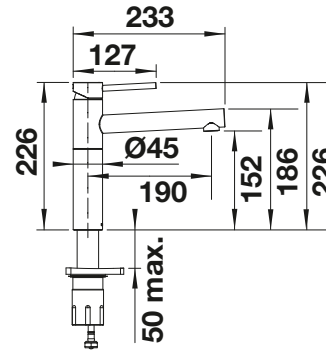

TECHNICAL DRAWING

Flowrate 13.1 l/min at 3 bar pressure

SCOPE OF SUPPLY

- 360° swivel spout for greater reach
- Ø 35 mm tap hole required
- Easy and fast professional mixer tap installation with the BLANCOLock
- With ceramic disk cartridge
- Clear stream aerator
- Flexible connector pipes, 700 mm long and 3/8" nut
- Stabilisation plate to increase the stability of the tap when fitted in stainless steel sinks

SUGGESTED OPTIONAL ACCESSORIES

Dirt filter for corner valve

128434

RECOMMENDATION SOAP DISPENSER

LATO Soap dispenser

see page 415