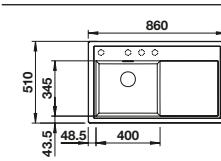

Bowl right

Bowl left

● black

526 037

526 034

● anthracite

523 781

523 850

● rock grey

523 785

523 851

● volcano grey

527 361

527 359

● white

523 788

523 854

● soft white

527 178

527 176

● tartufo

523 796

523 859

● coffee

523 798

523 861

Bowl depth

190 mm

190 mm

○
Pre-drilled holes for tapping
or drilling