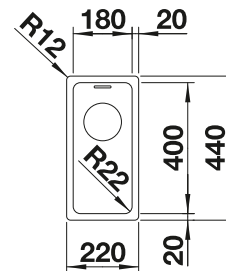

TECHNICAL DRAWING

Bowl depth 130 mm
Note: Installing a kitchen mixer tap, drain remote control or soap dispenser in laminate worktops requires a flexible sealing tape.

Please order drain connections for combinations of two individual bowls separately.