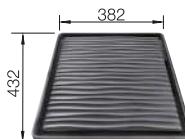

Drainer

230734