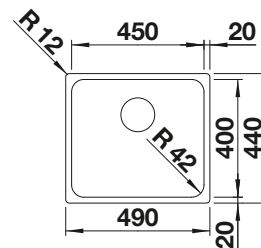

TECHNICAL DRAWING

Bowl depth 185 mm
Note: Installing a kitchen mixer tap, drain remote control or soap dispenser in laminate worktops requires a flexible sealing tape.

Please order drain connections for combinations of two individual bowls separately.