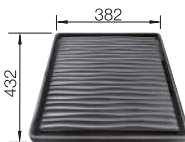

SUGGESTED OPTIONAL ACCESSORIES

Bamboo chopping board

239 449

Crockery basket

514 238

Drainer

230 734

BLANCO UNIT WITH SOLIS 400-U