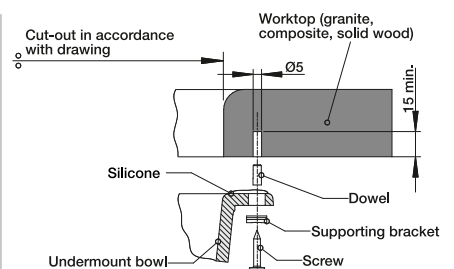

SUBLINE 500-U SUBLINE 500-U

Advice for installation of BLANCO SUBLINE ceramic:

- Minimum depth of drilled hole 15 mm
- Minimum depth of worktop 25 mm
- Maximum overlap of worktop 5 mm