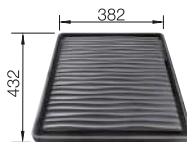

Drainer
230 734