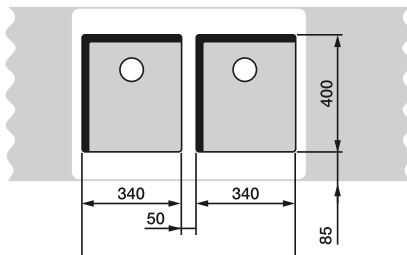

BLANCO ANDANO

60 cm cabinet

ANDANO 340/180-U

70/80 cm cabinet

ANDANO 400-U + ANDANO 180-U +
Bowl connection 225088

80 cm cabinet

ANDANO 340-U + ANDANO 340-U +
Bowl connection 225088

90 cm cabinet