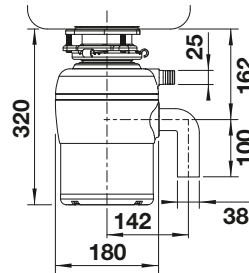

SCOPE OF SUPPLY

- Removable baffle
- Stopper to close drain
- Air switch with cover in chrome
- L-pipe with dishwasher or overflow connection
- Overflow connection for BLANCO sinks
- Wrench for mounting and free blockage

SUGGESTED OPTIONAL ACCESSORIES

Air switch cap
black matt
526770

Air switch cap
PVD steel
526768

Air switch cap
satin dark steel
527921

NEW

Air switch cap
satin platinum
527922

NEW

2nd bowl piping set
526772