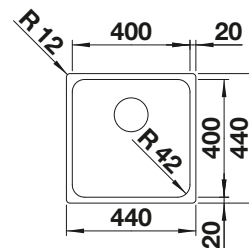

TECHNICAL DRAWING

Bowl depth 185 mm

Note: Installing a kitchen mixer tap, drain remote control or soap dispenser in laminate worktops requires a flexible sealing tape.

Please order drain connections for combinations of two individual bowls separately.

SUGGESTED OPTIONAL ACCESSORIES

Bamboo chopping board

239 449

Crockery basket

514 238

Drainer

230 734