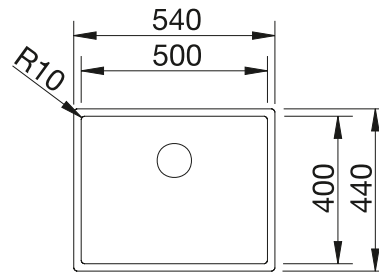

TECHNICAL DRAWING

Bowl depth 190 mm

SUGGESTED OPTIONAL ACCESSORIES

Wooden chopping board

223074

Lay-on drainer

223067

Multifunctional wire basket

223297

BLANCO UNIT WITH CLARON 500-U DURINOX

drink.filter EVOL-S Pro

see page 334

SELECT II 60/3

see page 426