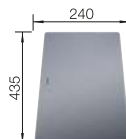

Silver-coloured safety glass
cutting board
227697