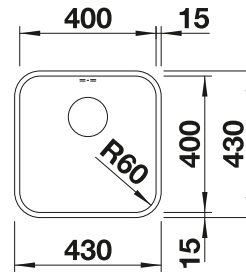

TECHNICAL DRAWING

Bowl depth 175 mm
Note: Please order drain connections for combinations of two individual bowls separately.