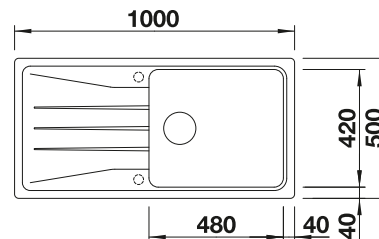

TECHNICAL DRAWING

○ Pre-drilled holes for tapping or drilling
Bowl depth 190 mm

SUGGESTED OPTIONAL ACCESSORIES

Solid beech chopping board
218313

Plastic chopping board in white
217611

Multifunctional wire basket
223297

BLANCO UNIT WITH SONA XL 6 S

KANO-S

see page 387

BOTTON Pro 60/3 Automatic

see page 436