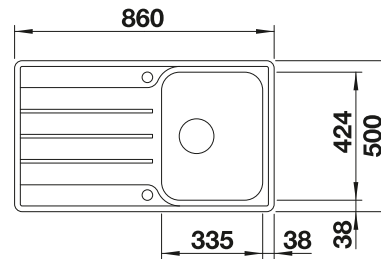

TECHNICAL DRAWING

Bowl depth 205 mm

450 mm

Stainless steel sinks

6

SUGGESTED OPTIONAL ACCESSORIES

Crockery basket with plate stack
507829

BLANCO UNIT WITH LEMIS 45 S-IF

KANO

SELECT II 45/2

see page 388

see page 429