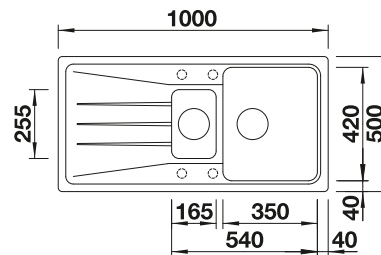

TECHNICAL DRAWING

Pre-drilled holes for tapping or drilling
Bowl depth 190/120 mm

SUGGESTED OPTIONAL ACCESSORIES

Solid beech chopping board
218313

Plastic chopping board in white
217611

Multifunctional colander
231178

BLANCO UNIT WITH SONA 6 S

KANO-S

see page 387

BOTTON Pro 60/3 Automatic

see page 436