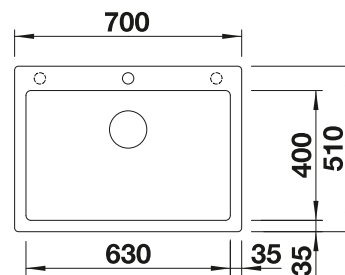

TECHNICAL DRAWING

- Pre-drilled holes for tapping or drilling

Bowl depth 220 mm

The optional ash compound chopping board can only be placed on the edge of the bowl if the diameter of the kitchen mixer tap is less than 48 mm.