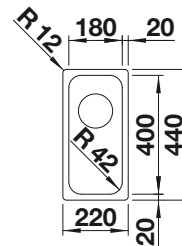

TECHNICAL DRAWING

Bowl depth 125 mm
Note: Please order drain connections for combinations of two individual bowls separately.