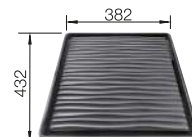

Drainer

230734