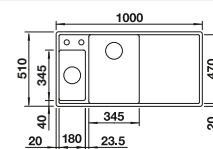

Bowl right

Bowl left

black

525 850

525 848

anthracite

523 472

524 653

rock grey

523 473

524 654

volcano grey

527 228

527 226

white

523 477

524 657

soft white

527 045

527 043

tartufo

523 480

524 660

coffee

523 482

524 662

Bowl depth

190/145 mm

190/145 mm