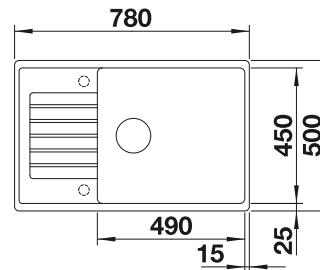

TECHNICAL DRAWING

Pre-drilled holes for tapping or drilling
Bowl depth 190 mm

SUGGESTED OPTIONAL ACCESSORIES

Solid beech chopping board
218313

Plastic chopping board in white
217611

Crockery basket with plate stack
507829

BLANCO UNIT WITH ZIA XL 6 S COMPACT

KANO-S

see page 387

BOTTON Pro 60/3 Manual

see page 437