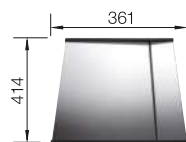

Lay-on drainer

223 067