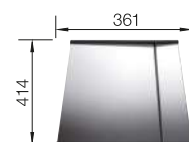

Lay-on drainer

223067