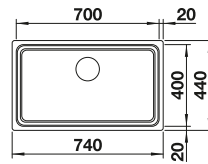

● satin polish

524 272

Bowl depth

190 mm

BOWL RADIUS