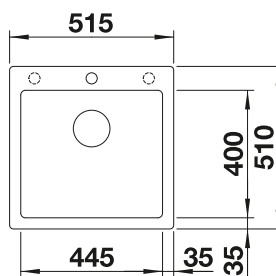

TECHNICAL DRAWING

○ Pre-drilled holes for tapping or drilling
Bowl depth 220 mm
The optional ash compound chopping board can only be placed on the edge of the bowl if the diameter of the kitchen mixer tap is less than 48 mm.