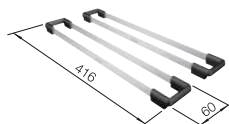

Top rails
235 906