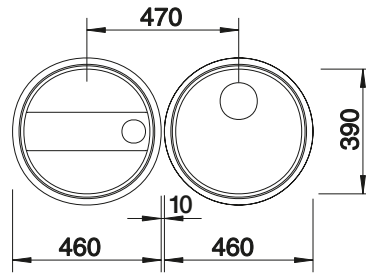

- Timeless sink design
- Optional accessories available
- BLANCO RONDOSOL in combination with a round drainer

600 cabinet size mm | Installation from above

SURFACE	SCOPE OF SUPPLY	REVERSIBLE
brushed finish	w/o drain remote control	513310
SCOPE OF SUPPLY	TECHNICAL DRAWING	

waste kit with space-saving pipe, 3 1/2" basket strainer, seal

Bowl depth 175/35 mm
Undermount installation without overhang, required cut-out Ø 424 mm.

Different brushing direction for drainer (lengthways) and bowl (circular) due to production.