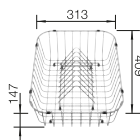

CROCKERY BASKETS WITH PLATE STACKER

- Crockery basket with plate stack
- plate stack removable
- Stainless steel
- 147 x 313 x 409 mm

507 829