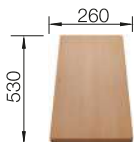

Multifunctional colander

TECHNICAL DRAWING

 Pre-drilled holes for tapping or drilling
Bowl depth 190/145 mm

SUGGESTED OPTIONAL ACCESSORIES

Solid beech chopping board
218313

Plastic chopping board in white
217611