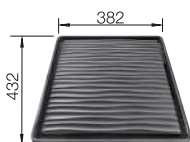

BLANCO QUATRUS R15-IU - production on demand, minimum order quantity to be checked with BLANCO.

SUGGESTED OPTIONAL ACCESSORIES

Crockery basket

231 693

Drainer

230 734

Waste kit

236 268