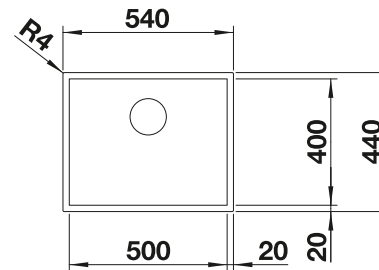

TECHNICAL DRAWING

Bowl depth 175 mm

SUGGESTED OPTIONAL ACCESSORIES

Wooden chopping board

223 074

Lay-on drainer

223 067

Foldable Grid

238 482

BLANCO UNIT WITH ZEROX 500-U DARK STEEL

BLANCO CULINA-S II

see page 349

SOLON-IF

see page 439