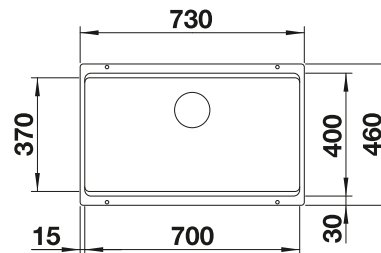

TECHNICAL DRAWING

Bowl depth 200 mm
Cut-out radius: 20 mm
Drainage components must be ordered separately.

SUGGESTED OPTIONAL ACCESSORIES

Ash compound chopping board
230 700

Silver-coloured safety glass cutting board
227 697

Multifunctional colander
227 689

BLANCO UNIT WITH ETAGON 700-U FOR COLOURED COMPONENTS

FONTAS-S II Filter

see page 341

FLEXON II Low 80/3

see page 433