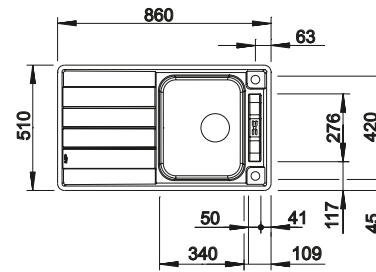

Glass cutting board white

TECHNICAL DRAWING

Bowl depth 190/40 mm

450 mm

Stainless steel sinks

6

SUGGESTED OPTIONAL ACCESSORIES

Cutting pad 225 469	Bridge chopping board 225 331	Multifunctional colander 224 787
------------------------	----------------------------------	-------------------------------------