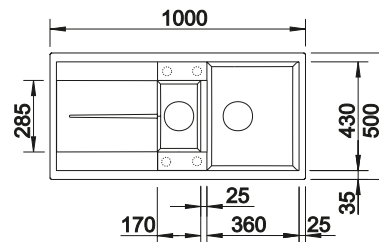

TECHNICAL DRAWING

Pre-drilled holes for tapping or drilling
Bowl depth 190/145 mm

SUGGESTED OPTIONAL ACCESSORIES

Solid beech chopping board
218313

Plastic chopping board in white
217611

Multifunctional wire basket
223297

BLANCO UNIT WITH METRA 6 S

LINUS-S

see page 375

SELECT II 60/3

see page 426