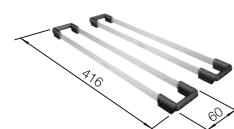

Top rails

235906