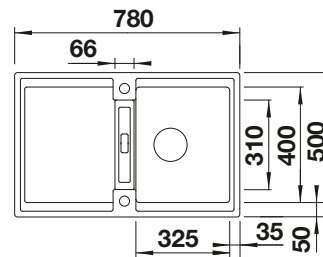

TECHNICAL DRAWING

Bowl depth 200 mm

SUGGESTED OPTIONAL ACCESSORIES

Solid beech chopping board
218313

Plastic chopping board in white
217611

Sink Drainer 2-in-1
527644

BLANCO UNIT WITH ADIRA 45 S

ALTA II

see page 364

SELECT II 45/2

see page 429