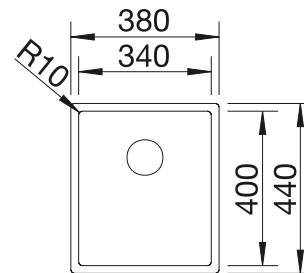

TECHNICAL DRAWING

Bowl depth 190 mm
Installing a kitchen mixer tap, drain remote control or soap dispenser in laminate worktops requires a flexible sealing tape

Please order drain connections for combinations of two individual bowls separately