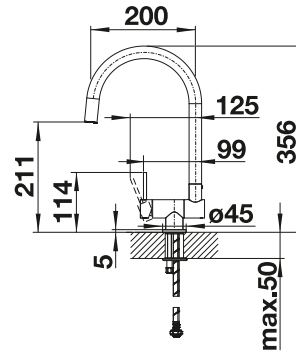

TECHNICAL DRAWING

Flowrate 12.59 l/min at 3 bar pressure