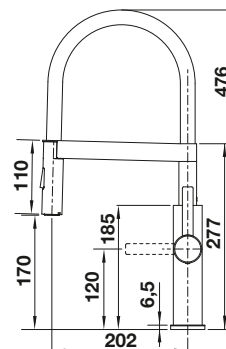

TECHNICAL DRAWING

Flowrate 9 l/min at 3 bar pressure

SCOPE OF SUPPLY

- 360° swivel spout for greater reach
- Ø 35 mm tap hole required
- With ceramic disk cartridge
- Patented jet regulator for markedly reduced scaling
- Spray made of metal
- Magnetized handspray holder for ease of use
- Black hose made of silicone
- Flexible connector pipes, 700 mm long and 3/8" nut
- Stabilisation plate to increase the stability of the tap when fitted in stainless steel sinks
- With non-return valve and thus guaranteed against reflux in accordance with EN 1717

SUGGESTED OPTIONAL ACCESSORIES

Dirt filter for corner valve

128434

RECOMMENDATION SOAP DISPENSER

PIONA Soap dispenser

see page 414