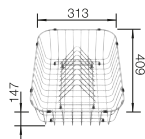

SUGGESTED OPTIONAL ACCESSORIES

Crockery basket with plate stack
507829