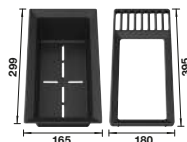

Sink Drainer 2-in-1

527 644

Floating grid

234 795

Crockery basket

231 693

BLANCO UNIT WITH ADIRA 45 S-F

ALTA II