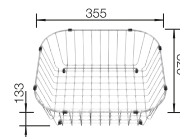

Crockery basket

514238