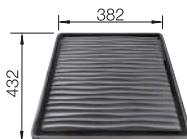

2 x ETAGON rails

TECHNICAL DRAWING

○ Pre-drilled holes for tapping or drilling
Bowl depth 220 mm

SUGGESTED OPTIONAL ACCESSORIES

Ash compound chopping board
230 700

Drainer
230 734

BLANCO UNIT WITH ETAGON 8

drink.filter EVOL-S Pro