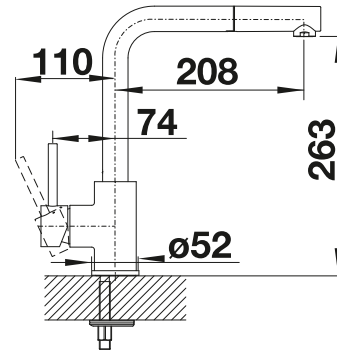

TECHNICAL DRAWING

Flowrate 10.2 (HP) / 7 (LP) l/min at 3 bar pressure

SCOPE OF SUPPLY

- 360° swivel spout for greater reach
- Ø 35 mm tap hole required
- With ceramic disk cartridge
- Patented jet regulator for markedly reduced scaling
- Spray made of plastic
- Nylon-sheathed spray hose
- Hose weight for reliable retraction
- Flexible connector pipes, 500 mm long and 3/8" nut
- Stabilisation plate to increase the stability of the tap when fitted in stainless steel sinks
- With non-return valve and thus guaranteed against reflux in accordance with EN 1717

SUGGESTED OPTIONAL ACCESSORIES

Dirt filter for corner valve
128434

Jet regulator set for high-pressure mixer taps
521746

Spray hose guide for kitchen mixer taps
511920

RECOMMENDATION SOAP DISPENSER

LATO Soap dispenser

see page 415