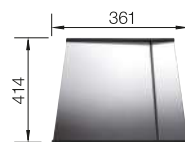

Wooden chopping board

223 074

Colander stainless steel

219 649

Lay-on drainer

223 067

BLANCO UNIT WITH CLARON 700-IF/A

drink.filter EVOL-S Pro