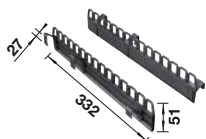

SUGGESTED OPTIONAL ACCESSORIES

SELECT Clip	MOVEX	SELECT AutoMove	AktivBio-Cover for 8l-Bin	Universal box - to hang in the 8-l, 15-l or 19-l bin
521 300	519 357	521 301*	524 220	229 342