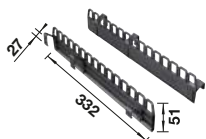

SUGGESTED OPTIONAL ACCESSORIES

SELECT Clip	MOVEX	SELECT AutoMove	AktivBio-Cover for 6l-Bin	bin lid 15 liter
521 300	519357	521 301*	524219	229338