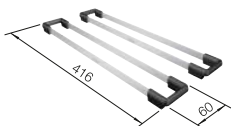

SUGGESTED OPTIONAL ACCESSORIES

Top rails

235906