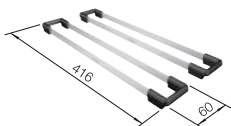

SUGGESTED OPTIONAL ACCESSORIES

Top rails

235 906