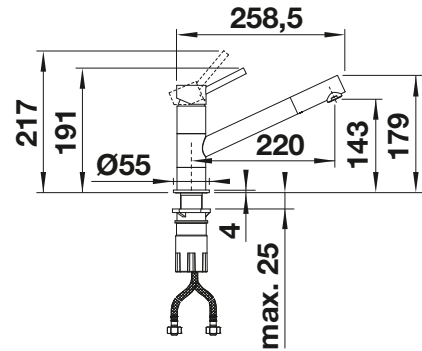

TECHNICAL DRAWING

Flowrate 15.21 l/min at 3 bar pressure

SCOPE OF SUPPLY

- 360° swivel spout for greater reach
- Ø 35 mm tap hole required
- With ceramic disk cartridge
- Patented jet regulator for markedly reduced scaling
- Flexible connector pipes, 500 mm long and 3/8" nut
- Stabilisation plate to increase the stability of the tap when fitted in stainless steel sinks

SUGGESTED OPTIONAL ACCESSORIES

Dirt filter for corner valve

128434

RECOMMENDATION SOAP DISPENSER

LATO Soap dispenser

see page 415