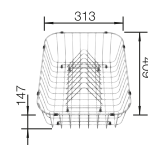

Crockery basket with plate stack

507 829