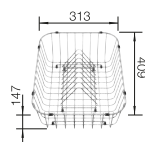

Crockery basket with plate stack
507 829