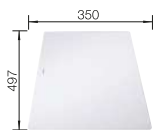

Glass cutting board white