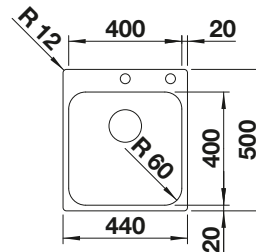

TECHNICAL DRAWING

Bowl depth 175 mm
Note: Additional drill hole possible. The subsequent drill hole should be carried out by a specialist company.