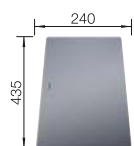

- Silver-coloured safety glass cutting board
- recommended for SUBLINE in Ceramic
- safety glass
- 17 x 240 x 435 mm

227 699