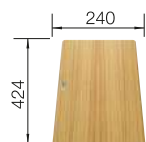

SUGGESTED OPTIONAL ACCESSORIES

Ash compound chopping board
230700

Multifunctional stainless steel colander
227692

Foldable Grid
238482

BLANCO UNIT WITH ANDANO 340-U

SONEA-S Flexo
see page 358

FLEXON II 30/2
see page 432