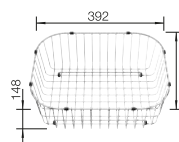

Bowl depth 195/195 mm

800 mm

Stainless steel sinks

6

SUGGESTED OPTIONAL ACCESSORIES

Solid beech chopping board
218313

Plastic chopping board in white
217611

Crockery basket Stainless Steel
220573