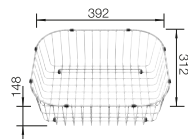

SUGGESTED OPTIONAL ACCESSORIES

Crockery basket Stainless Steel
220573