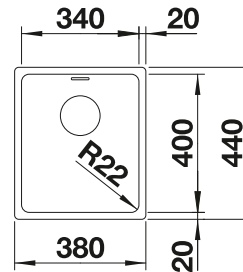

TECHNICAL DRAWING

Bowl depth 190 mm
Note: Please order drain connections for combinations of two individual bowls separately.