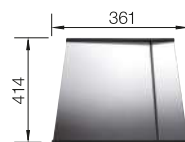

Lay-on drainer

223067