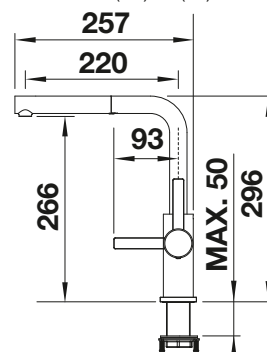

TECHNICAL DRAWING

Flowrate 8.6 (HP) / 7 (LP) l/min at 3 bar pressure

SCOPE OF SUPPLY

- 190° swivel spout for greater reach
- Ø 35 mm tap hole required
- With ceramic disk cartridge
- Patented jet regulator for markedly reduced scaling
- Spray made of metal
- Nylon-sheathed spray hose
- Hose weight for reliable retraction
- Flexible connector pipes, 700 mm long and 3/8" nut
- Stabilisation plate to increase the stability of the tap when fitted in stainless steel sinks
- With non-return valve and thus guaranteed against reflux in accordance with EN 1717

SUGGESTED OPTIONAL ACCESSORIES

Dirt filter for corner valve 128 434	Spray hose guide for kitchen mixer taps 511 920

RECOMMENDATION SOAP DISPENSER

PIONA Soap dispenser

see page 414