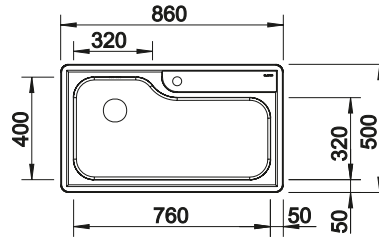

TECHNICAL DRAWING

Bowl depth 210 mm

SUGGESTED OPTIONAL ACCESSORIES

BLANCO UNIT WITH PLENTA 9

MIDA-S

SOLON-IF

see page 391

see page 439