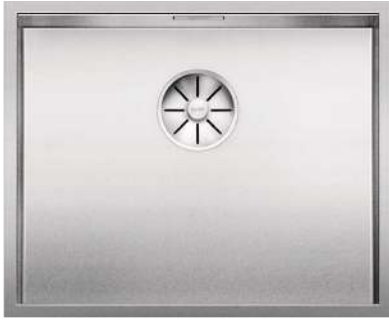

see page 439

ZEROX 500-U DURINOX STAINLESS STEEL

600 mm

- Zero radius design with the striking rectangular bowl geometry
- Matt velvet look with a homogeneous surface structure and pleasantly warm to the touch
- Highly resistant to scratches
- High-quality features with the covered C-overflow and InFino drain system – elegantly integrated and easy-care
- Easy to combine, matching accessory solutions