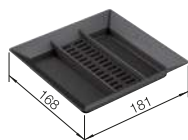

AKTIVBIO COVER

- AktivBio-Cover for 6l-Bin
- available for SELECT II and FLEXON II 6 l bins
- black
- plastic
- 168 x 181 mm

524219