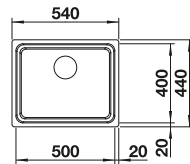

ETAGON 500-IF STAINLESS STEEL

600 mm

- Generous staggered bowl with added functionality
- Integrated step creates an additional functional level
- Clever system concept with versatile ETAGON rails
- High-quality features with the covered C-overflow and InFino drain system – elegantly integrated and easy-care

reddot award 2017
winner

Flat
rim IF

Stainless steel
bowls

3

CABINET SIZE MM

600

ETAGON 500-IF

● satin polish

521 840

Bowl depth

190 mm

BOWL RADIUS

SCOPE OF SUPPLY

InFino drain system
without remote control

2 x ETAGON rails in stainless steel, waste kit with space-saving pipe, 3 1/2" InFino basket strainer, fixing kit
Note: Installing a kitchen mixer tap, drain remote control or soap dispenser in laminate worktops requires a flexible sealing tape.

SUGGESTED OPTIONAL ACCESSORIES

BLANCO UNIT WITH ETAGON 500-IF

Ash compound chopping
board
230 700

Multifunctional colander
231 396

Drainer
230 734

drink.filter EVOL-S Pro
see page 334

SELECT II 60/3
see page 426

160

BLANCO

You will find detailed dimensions and drawings with cut-out details on the Internet at www.blanco.com.
Information on Regulation (EG) 1907/2006 (REACH) can be found in the service chapter.