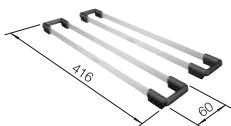

SUGGESTED OPTIONAL ACCESSORIES

Top rails
235906