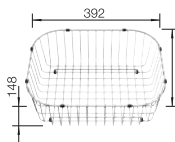

Crockery basket Stainless Steel
220573