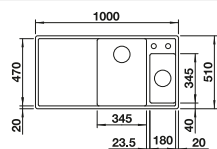

Bowl right

Bowl left

black

525 850

525 848

anthracite

523 472

524 653

rock grey

523 473

524 654

volcano grey

527 228

527 226

white

523 477

524 657

soft white

527 045

527 043

tartufo

523 480

524 660

coffee

523 482

524 662

Bowl depth

190/145 mm

190/145 mm