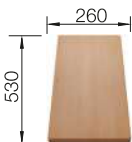

SUGGESTED OPTIONAL ACCESSORIES

Solid beech chopping board
218313