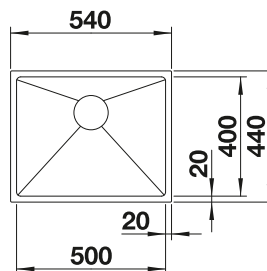

TECHNICAL DRAWING

Bowl depth 200 mm
Please order waste kit separately.

BLANCO QUATRUS R15-IU - production on demand, minimum order quantity to be checked with BLANCO.