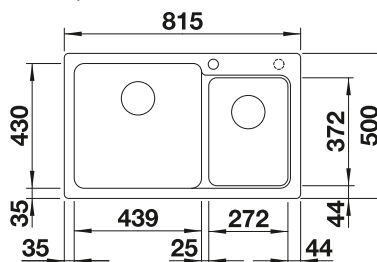

TECHNICAL DRAWING

Pre-drilled holes for tapping or drilling
Bowl depth 200/200 mm

SUGGESTED OPTIONAL ACCESSORIES

Solid beech chopping board

218313

Crockery basket

231693

Plastic chopping board in white

217611

BLANCO UNIT WITH NAYA 8

KANO-S

see page 387

BOTTON II 30/2

see page 438