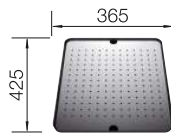

Draining tray
513 485