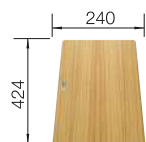

SUGGESTED OPTIONAL ACCESSORIES

Ash compound chopping board
230700