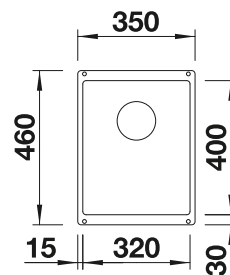

TECHNICAL DRAWING

Bowl depth 190 mm
Cut-out radius: 10 mm
Please order waste connections for combinations of two individual bowls separately.