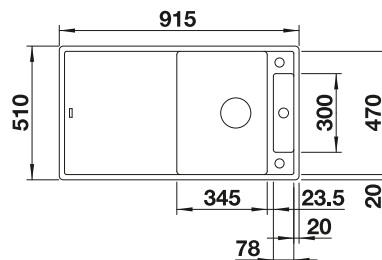

TECHNICAL DRAWING

Bowl depth 190/40 mm

SUGGESTED OPTIONAL ACCESSORIES

Multifunctional colander

233739

266

BLANCO

BLANCO UNIT WITH AXIA III 5 S

LINEE-S

see page 354

SELECT II 50/2

see page 429