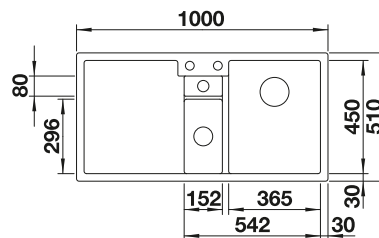

Plastic sorting basket with lid

TECHNICAL DRAWING

Bowl depth 190/155/45 mm

SUGGESTED OPTIONAL ACCESSORIES

Chopping board

235 844

250

BLANCO