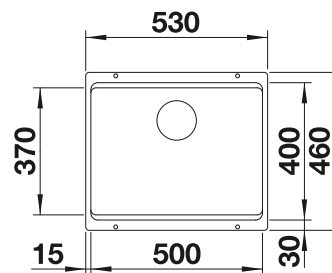

TECHNICAL DRAWING

Bowl depth 200 mm
Cut-out radius: 20 mm
Drainage components must be ordered separately.

SUGGESTED OPTIONAL ACCESSORIES

Ash compound chopping board
230 700

Drainer
230 734

Silver-coloured safety glass cutting board
227 697

BLANCO UNIT WITH ETAGON 500-U FOR COLOURED COMPONENTS

FONTAS-S II Filter

see page 341

SELECT II 60/3 Orga

see page 425