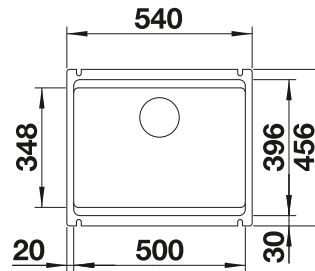

- Generous staggered bowl with added functionality
- Integrated step creates an additional functional level
- Clever system concept with versatile ETAGON rails
- High-quality features with the covered C-overflow and InFino drain system – elegantly integrated and easy-care

600 cabinet size mm | Undermount

COLOUR	SCOPE OF SUPPLY	
black	w/o drain remote control, with accessories	525 155
basalt	w/o drain remote control, with accessories	525 154
crystal white glossy	w/o drain remote control, with accessories	525 149
magnolia glossy	w/o drain remote control, with accessories	525 150

SCOPE OF SUPPLY	TECHNICAL DRAWING

2 x ETAGON rails in stainless steel, waste kit with space-saving pipe, 3 1/2" InFino basket strainer, fixing kit

Bowl depth 200 mm