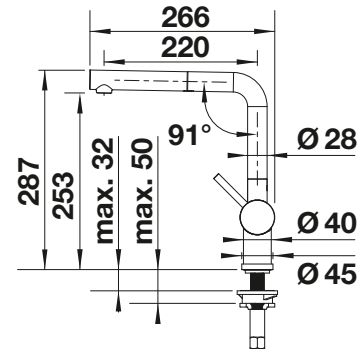

SPECIAL COLOURS

	black matt	525 807
--	------------	---------

*Low pressure taps not available for APAC.

TECHNICAL DRAWING

Flowrate 9.56 / 10.5 (HP) / 3.88 (LP) l/min at 3 bar pressure

SCOPE OF SUPPLY

- 140° swivel spout for greater reach
- Ø 35 mm tap hole required
- With ceramic disk cartridge
- Patented jet regulator for markedly reduced scaling
- Spray made of metal
- Metal-sheathed spray hose
- BLANCO hose weight for extended reach
- Flexible connector pipes, 700 mm long and 3/8" nut
- Stabilisation plate to increase the stability of the tap when fitted in stainless steel sinks
- With non-return valve and thus guaranteed against reflux in accordance with EN 1717