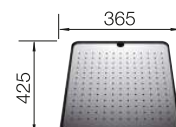

SUGGESTED OPTIONAL ACCESSORIES

Bamboo chopping board

239 449

Top rails

235 906

Draining tray

513 485

BLANCO UNIT WITH SOLIS 400-IF/A