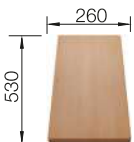

Plastic chopping board in white
217611

Crockery basket with plate stack
507829

BLANCO UNIT WITH ZIA 45 S COMPACT

KANO

see page 389

BOTTON II 30/2

see page 438

280