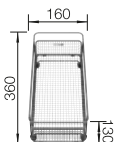

SUGGESTED OPTIONAL ACCESSORIES

Multifunctional wire basket
223297