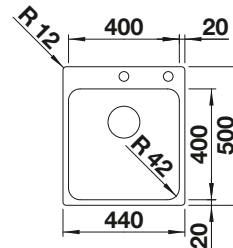

TECHNICAL DRAWING

Bowl depth 185 mm
Note: Additional drill hole possible. The subsequent drill hole should be carried out by a specialist company.