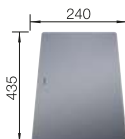

Silver-coloured safety glass cutting board
227 697