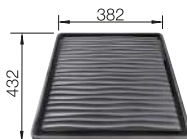

SUGGESTED OPTIONAL ACCESSORIES

Crockery basket

Drainer

514238

230734