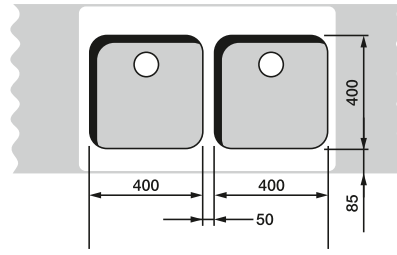

SUPRA 400-U + SUPRA 400-U +
Bowl connection 225088