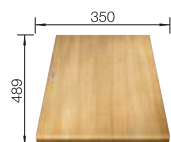

AXIA III 6 S SILGRANIT

- Smooth, ergonomic work flow along two axis
- Design that is notable for clear lines and the ultra-narrow, low profile rim
- Tight radii for maximum utilisation of the surface and volume
- Movable cutting board for working directly into cooking dishes
- Multifunctional colander can also be freely positioned in the main bowl for easy food preparation

Installation
from above

CABINET SIZE MM

600

600

AXIA III 6 S

Bowl right

Bowl left

black

525 850

525 848

anthracite

523 472

524 653

rock grey

523 473

524 654

volcano grey

527 228

527 226

white

523 477

524 657

soft white

527 045

527 043

tartufo

523 480

524 660

coffee

523 482

524 662

Bowl depth

190/145 mm

190/145 mm

BOWL RADIUS

SCOPE OF SUPPLY

InFino drain system
with remote control

movable safety glass cutting board, multifunctional stainless steel colander, waste kit with space-saving pipe, 2 x 3 1/2" InFino basket strainer with drain remote control (rotary switch) for the main bowl

SUGGESTED OPTIONAL ACCESSORIES

BLANCO UNIT WITH AXIA III 6 S

Ash compound bridging chopping board AXIA III 234 051

LINEE-S

SELECT II 60/3 Orga

see page 354

see page 425