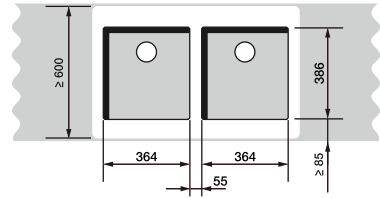

Ceramic

90 cm cabinet