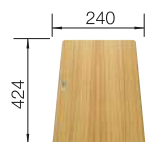

PLANNING NOTE

For worktop thicknesses of 15 mm and over, a space for the overflow must be cut out on the underside. Model-related detailed dimensions and drawings can be found with the cut-out information online at www.blanco.com.

SCOPE OF SUPPLY
InFino drain system without
remote control

waste kit with space saving pipe, waste connection,
2 x 3 1/2" InFino basket strainer

waste kit with space-saving pipe, 3 1/2" InFino basket
strainer

SUGGESTED OPTIONAL ACCESSORIES

Ash compound chopping
board
230 700