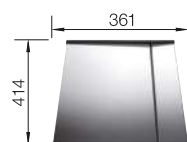

Lay-on drainer

223 067