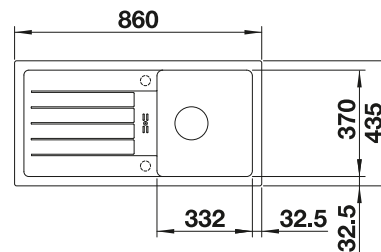

TECHNICAL DRAWING

○ Pre-drilled holes for tapping or drilling
Bowl depth 180 mm

SUGGESTED OPTIONAL ACCESSORIES

BLANCO UNIT WITH FAVUM 45 S

BLANCOWEGA II

BOTTON II 30/2

see page 400

see page 438