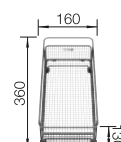

Multifunctional wire basket

223297