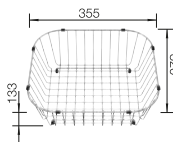

SUGGESTED OPTIONAL ACCESSORIES

Bamboo chopping board

239 449

Crockery basket

514 238

Drainer

230 734

BLANCO UNIT WITH SOLIS 340-IF