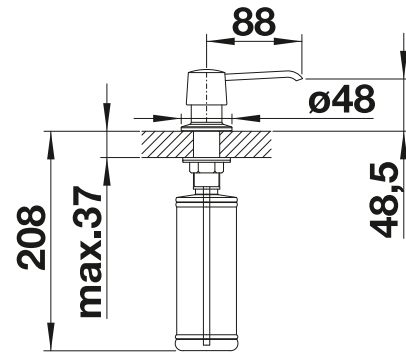

TECHNICAL DRAWING

- Ø 35 mm tap hole required
- bottle content: 300 ml