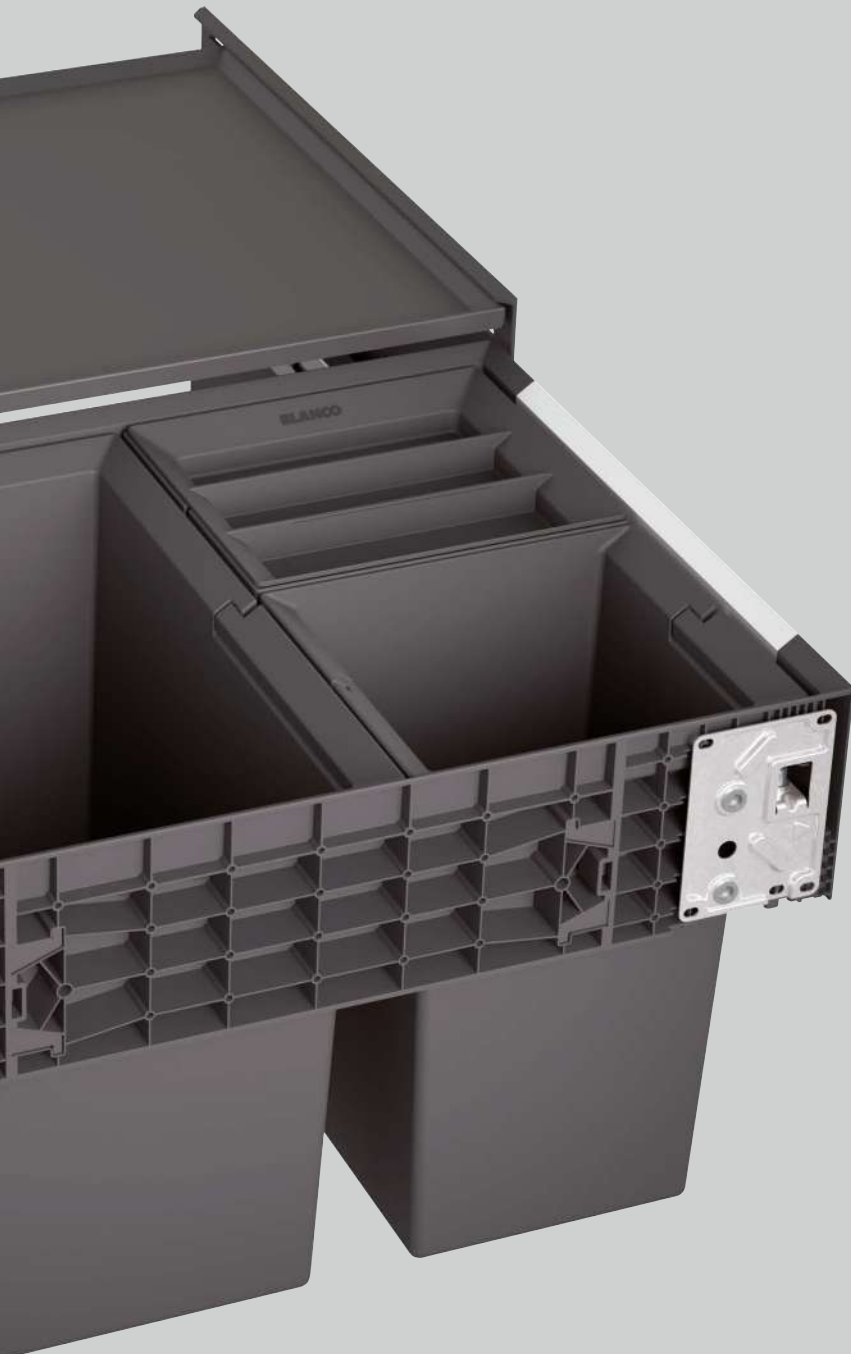

8 BASE CABINET ORGANISATION

8.1 FOOD WASTE DISPOSER	422-424
FWD LITE	424
FWD MAX	422
FWD MEDIUM	423
8.2 WASTE SYSTEMS	425-441
BOTTON II	438
BOTTON PRO	436-437
FLEXON II	430-435
SELECT II	425-429
SINGOLO	440-441
SOLON	439
8.3 ORGA SYSTEMS	442-446
FLAT DRAWER	443
ORGA SHELF	442
ORGANISATION DRAWER II	444
STORAGE CADDY	446
UNIVERSAL BAG XL	445