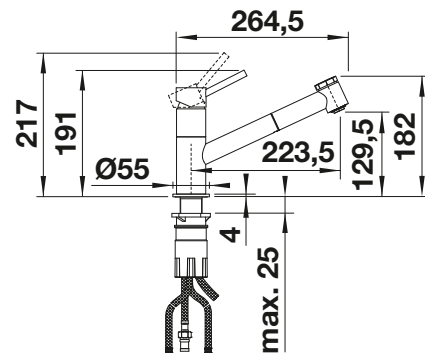

TECHNICAL DRAWING

Flowrate 7.65 l/min at 3 bar pressure

SCOPE OF SUPPLY

- 120° swivel spout for greater reach
- Ø 35 mm tap hole required
- With ceramic disk cartridge
- Patented jet regulator for markedly reduced scaling
- Spray made of plastic
- Nylon-sheathed spray hose
- Hose weight for reliable retraction
- Flexible connector pipes, 500 mm long and 3/8" nut
- Stabilisation plate to increase the stability of the tap when fitted in stainless steel sinks
- With non-return valve and thus guaranteed against reflux in accordance with EN 1717

** AVAILABLE AS OF MARCH 2025

SUGGESTED OPTIONAL ACCESSORIES

Dirt filter for corner valve 128434	Spray hose guide for kitchen mixer taps 511920

RECOMMENDATION SOAP DISPENSER

LATO Soap dispenser

see page 415