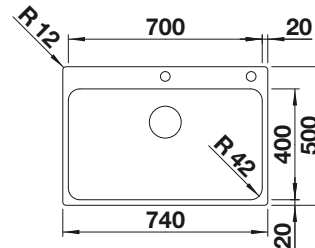

TECHNICAL DRAWING

Bowl depth 185 mm
Additional drill hole possible. The subsequent drill hole should be carried out by a specialist company.