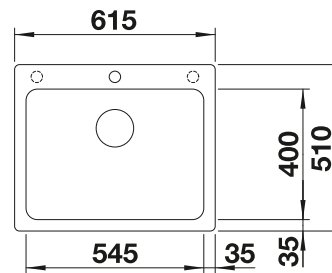

TECHNICAL DRAWING

○ Pre-drilled holes for tapping or drilling
Bowl depth 200 mm

SUGGESTED OPTIONAL ACCESSORIES

Top rails

235906

Solid beech chopping board

225362

Sink Drainer 2-in-1

527644

BLANCO UNIT WITH NAYA 6

KANO-S

see page 387

BOTTON Pro 60/3 Manual

see page 437