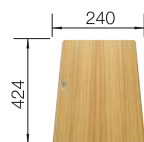

SUGGESTED OPTIONAL ACCESSORIES

Ash compound chopping board
230 700