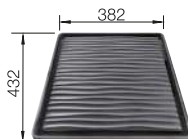

SUGGESTED OPTIONAL ACCESSORIES

Ash compound chopping
board
230700

Drainer
230734