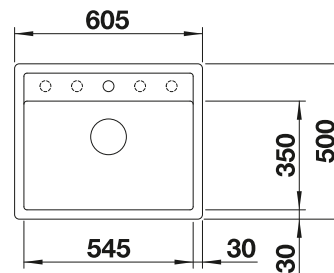

TECHNICAL DRAWING

○ Pre-drilled holes for tapping or drilling
Bowl depth 190 mm

SUGGESTED OPTIONAL ACCESSORIES

Corner caddy

235 866

Crockery basket with plate stack

507 829

Drainer

230 734

BLANCO UNIT WITH DALAGO 6-F

KANO-S

see page 387

SELECT II 60/2

see page 426