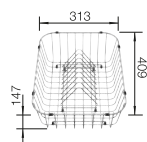

SUGGESTED OPTIONAL ACCESSORIES

Crockery basket with plate stack
507 829

Drainer
230 734