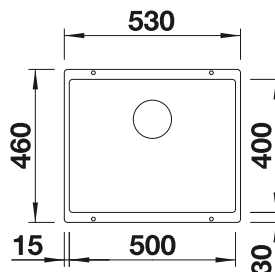

TECHNICAL DRAWING

Bowl depth 190 mm
Cut-out radius: 10 mm
Drainage components must be ordered separately.
Please order drain connections for combinations of two individual bowls separately.