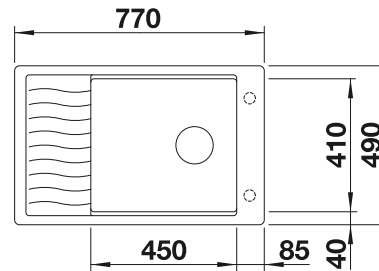

TECHNICAL DRAWING

○ Pre-drilled holes for tapping or drilling
Bowl depth 190 mm

SUGGESTED OPTIONAL ACCESSORIES

Multifunctional colander
227 689

Multifunctional wire basket
223 297

Crockery basket with plate stack
507 829

BLANCO UNIT WITH ELON XL 6 S-F

CARENA-S Vario
see page 369

SELECT II XL 60/3 Orga
see page 425