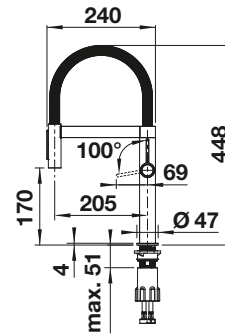

TECHNICAL DRAWING

Flowrate 8.9 l/min at 3 bar pressure

SCOPE OF SUPPLY

- 180° swivel spout for greater reach
- Ø 35 mm tap hole required
- Easy and fast professional installation with BLANCO Lock
- With ceramic disk cartridge
- Clear stream aerator
- Spray made of metal
- Magnetized handspray holder for ease of use
- Metal-sheathed spray hose
- Flexible connector pipes, 950 mm long and 3/8" nut
- Stabilisation plate to increase the stability of the tap when fitted in stainless steel sinks
- With non-return valve and thus guaranteed against reflux in accordance with EN 1717

SUGGESTED OPTIONAL ACCESSORIES

Dirt filter for corner valve

128 434

RECOMMENDATION SOAP DISPENSER

LATO Soap dispenser

see page 415