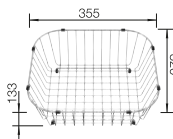

Crockery basket

514238