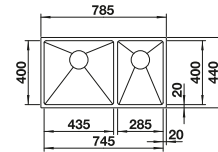

- Versatile bowl programme for the most diverse requirements
- Elegant flat rim for inset installation and undermounting
- Extra-large and deep bowls for maximum convenience
- Concise corner radii, modern and functional
- Higher functionality thanks to the eye-catching drain grooves in the base

Installation from above and undermount

CABINET SIZE MM	800	800	800
QUATRUS R15-IU	435/285-IU	435/285-IU	700-IU
	Bowl right	Bowl left	
brushed finish	235 650	235 647	235 645
Bowl depth	200/200 mm	200/200 mm	200 mm
BOWL RADIUS