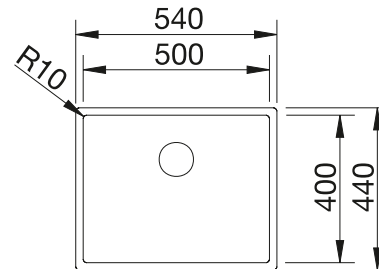

TECHNICAL DRAWING

Bowl depth 190 mm
Installing a kitchen mixer tap, drain remote control or soap dispenser in laminate worktops requires a flexible sealing tape