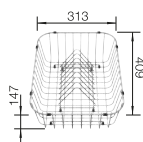

Crockery basket with plate stack
507829