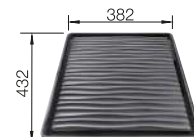

SUGGESTED OPTIONAL ACCESSORIES

Top rails

235906

Crockery basket

514238

Drainer

230734

BLANCO UNIT WITH SUPRA 400-U