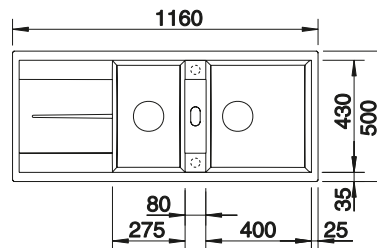

TECHNICAL DRAWING

Pre-drilled holes for tapping or drilling
Bowl depth 190/190 mm

SUGGESTED OPTIONAL ACCESSORIES

Solid beech chopping board
218313

Plastic chopping board in white
217611

Corner caddy
235866

BLANCO UNIT WITH METRA 8 S

LINUS-S
see page 375

FLEXON II Low 80/3
see page 433