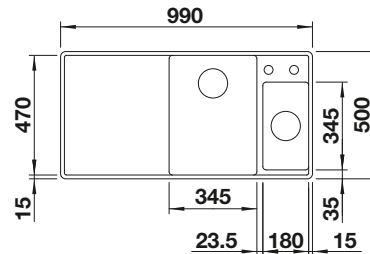

TECHNICAL DRAWING

Bowl depth 190/145 mm

SUGGESTED OPTIONAL ACCESSORIES

BLANCO UNIT WITH AXIA III 6 S-F

LINEE-S

SELECT II 60/3 Orga

see page 354

see page 425