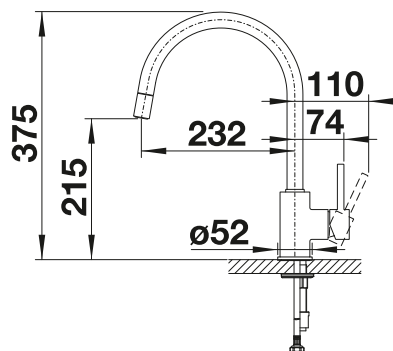

TECHNICAL DRAWING

SCOPE OF SUPPLY

- 360° swivel spout for greater reach
- Ø 35 mm tap hole required
- With ceramic disk cartridge
- Patented jet regulator for markedly reduced scaling
- Spray made of plastic
- Nylon-sheathed spray hose
- Hose weight for reliable retraction
- Flexible connector pipes, 500 mm long and ½" nut
- Stabilisation plate to increase the stability of the tap when fitted in stainless steel sinks
- With non-return valve and thus guaranteed against reflux in accordance with EN 1717

Production on demand, minimum order quantity to be checked with BLANCO.

SUGGESTED OPTIONAL ACCESSORIES

Dirt filter for corner valve 128 434	Spray hose guide for kitchen mixer taps 511 920