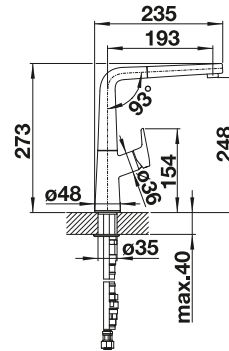

TECHNICAL DRAWING

Flowrate 8.62 l/min at 3 bar pressure

SCOPE OF SUPPLY

- 190° swivel spout for greater reach
- Ø 35 mm tap hole required
- With ceramic disk cartridge
- Patented jet regulator for markedly reduced scaling
- Spray made of metal
- Metal-sheathed spray hose
- Hose weight for reliable retraction
- Flexible connector pipes, 500 mm long and 3/8" nut
- Stabilisation plate to increase the stability of the tap when fitted in stainless steel sinks
- With non-return valve and thus guaranteed against reflux in accordance with EN 1717

SUGGESTED OPTIONAL ACCESSORIES

Dirt filter for corner valve 128 434	Spray hose guide for kitchen mixer taps 511 920

RECOMMENDATION SOAP DISPENSER

LATO Soap dispenser

see page 415