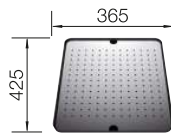

BLANCO UNIT WITH ANDANO-U

SONEA-S Flexo
see page 358

FLEXON II Low 80/3
see page 433