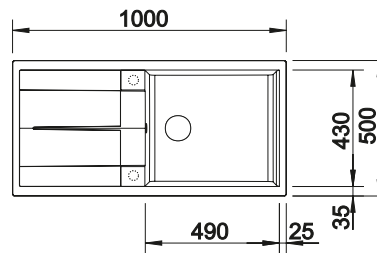

TECHNICAL DRAWING

Pre-drilled holes for tapping or drilling
Bowl depth 190 mm

SUGGESTED OPTIONAL ACCESSORIES

Solid beech chopping board
218313

Plastic chopping board in white
217611

Corner caddy
235866

BLANCO UNIT WITH METRA XL 6 S

LINUS-S

see page 375

SELECT II 60/3

see page 426