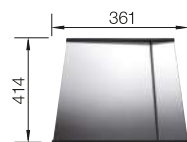

Lay-on drainer

223067