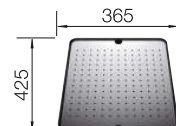

SUGGESTED OPTIONAL ACCESSORIES

Bamboo chopping board

239 449

Top rails

235 906

Draining tray

513 485

BLANCO UNIT WITH SOLIS 700-IF/A