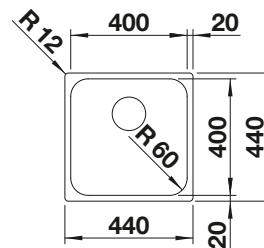

TECHNICAL DRAWING

Bowl depth 175 mm
Note: Installing a kitchen mixer tap, drain remote control or soap dispenser in laminate worktops requires a flexible sealing tape.

Please order drain connections for combinations of two individual bowls separately.