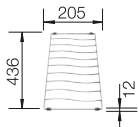

SCOPE OF SUPPLY

stainless steel drainer grid, waste kit with space-saving pipe, 3 1/2" InFino basket strainer with drain remote control (rotary switch)

Drainer grid