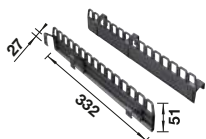

SUGGESTED OPTIONAL ACCESSORIES

SELECT Clip	Universal box - to hang in the 8-l, 15-l or 19-l bin	MOVEX
521 300	229 342	519 357

FLEXON II LOW

- For base cabinets with divided drawers and a width of 50 to 90cm (thanks to a reduced installation height of 330 mm)
- Diverse waste separation and storage options through flexible bin combinations, with reduced space requirements in the sink cabinet
- High stability and clean through frame solution with hanging bins
- Simple installation without marking or pre-drilling
- Modern design with high-quality aluminium
- All parts are easy to clean thanks to the generous and smooth surfaces