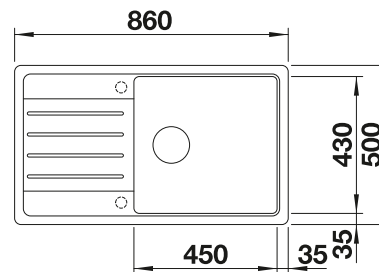

TECHNICAL DRAWING

○ Pre-drilled holes for tapping or drilling
Bowl depth 190 mm

SUGGESTED OPTIONAL ACCESSORIES

Solid beech chopping board
218313

Plastic chopping board in white
217611

Crockery basket with plate stack
507829

BLANCO UNIT WITH LEGRA XL 6 S

MIDA-S

see page 391

BOTTON Pro 60/3 Manual

see page 437