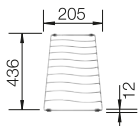

SCOPE OF SUPPLY

stainless steel drainer grid, waste kit with space-saving pipe, 3 1/2" InFino basket strainer with drain remote control (rotary switch)
or
stainless steel drainer grid, waste kit with space-saving pipe, 3 1/2" InFino basket strainer

Drainer grid