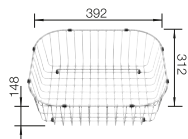

SUGGESTED OPTIONAL ACCESSORIES

Crockery basket Stainless Steel
220573