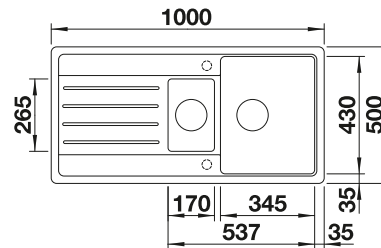

TECHNICAL DRAWING

Pre-drilled holes for tapping or drilling
Bowl depth 190/135 mm

SUGGESTED OPTIONAL ACCESSORIES

Solid beech chopping board
218313

Plastic chopping board in white
217611

BLANCO UNIT WITH LEGRA 6 S

MIDA-S

see page 391

BOTTON Pro 60/3 Manual

see page 437