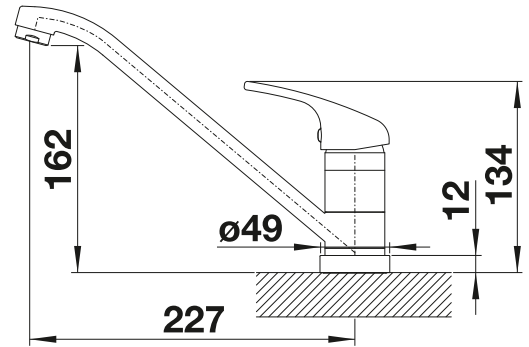

TECHNICAL DRAWING

Flowrate 13.7 l/min at 3 bar pressure

SCOPE OF SUPPLY

- 360° swivel spout for greater reach
- Ø 35 mm tap hole required
- With ceramic disk cartridge
- Patented jet regulator for markedly reduced scaling
- Flexible connector pipes, 950 mm long and 3/8" nut
- Stabilisation plate to increase the stability of the tap when fitted in stainless steel sinks

SUGGESTED OPTIONAL ACCESSORIES

Dirt filter for corner valve

128434

Jet regulator set for high-

pressure mixer taps

521 746

RECOMMENDATION SOAP DISPENSER

LATO Soap dispenser

see page 415