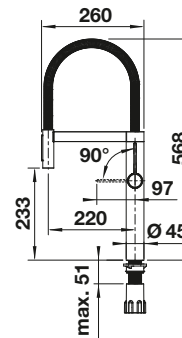

- Iconic mixer tap combining exquisite design with semi-pro functionality
- Manual or hands-free operation with ingenious dual sensor technology integrated in the hose arm and tap body for optimized kitchen workflows
- Wave sensor on the tap body activates hands-free operation for a range of washing chores
- Hands-free sensor on the spray arm starts automatically fast-filling with cold water of pots and jars

Power supply required

Senso

Extendable spray

PVD

PVD steel

527 494

Special edition for APAC

TECHNICAL DRAWING

Flowrate 5 l/min at 3 bar pressure