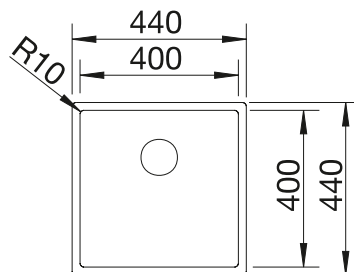

- Elegant-pure bowl design
- Concise 10 mm radius for a more refined design, without doing away with practical benefits
- Optimum utilisation of the bowl capacity thanks to extra-deep bowls and distinctively small radii
- InFino drain system – elegantly integrated and easy-care

450 cabinet size mm | Undermount

450 mm

Stainless steel bowls

3

SURFACE		SCOPE OF SUPPLY	
satin polish		w/o drain remote control	521 573
SCOPE OF SUPPLY			

waste kit with space saving pipe, 3 1/2" InFino basket strainer, fixing kit

TECHNICAL DRAWING

Bowl depth 190 mm
Please order drain connections for combinations of two individual bowls separately