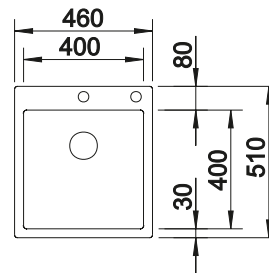

TECHNICAL DRAWING

Bowl depth 190 mm

SUGGESTED OPTIONAL ACCESSORIES

Wooden chopping board

223074

Lay-on drainer

223067

Foldable Grid

238482

BLANCO UNIT WITH CLARON 400-IF/A DURINOX

drink.filter EVOL-S Pro

see page 334

SOLON-IF

see page 439