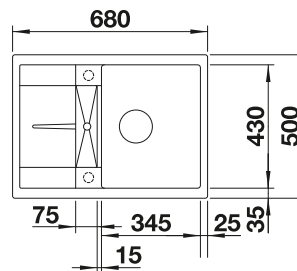

TECHNICAL DRAWING

Pre-drilled holes for tapping or drilling
Bowl depth 190/25 mm

SUGGESTED OPTIONAL ACCESSORIES

Solid beech chopping board
218313

Plastic chopping board in white
217611

Corner caddy
235866

BLANCO UNIT WITH METRA 45 S COMPACT

LINUS

see page 378

SELECT II 45/2

see page 429

276

BLANCO

You will find detailed dimensions and drawings with cut-out details on the Internet at www.blanco.com. Information on Regulation (EG) 1907/2006 (REACH) can be found in the service chapter.