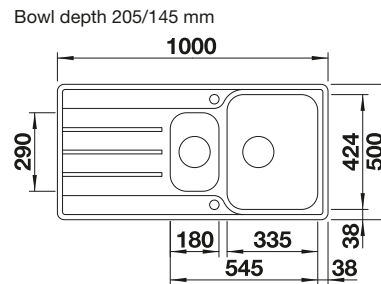

600 mm

Stainless steel sinks

6

SUGGESTED OPTIONAL ACCESSORIES

Stainless Steel colander 240729	Crockery basket with plate stack 507829

BLANCO UNIT WITH LEMIS 6 S-IF

KANO-S see page 386	SELECT II 60/2 see page 426