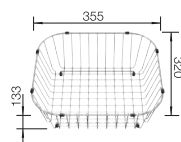

137034

PLANNING NOTE

Please order 1 1/2" dual waste kit separately.
Bowl dimensions: 370 x 340 x 150 mm
Cut-out dimensions: 842 x 417 mm

SUGGESTED OPTIONAL ACCESSORIES

Crockery basket

Drainer

514238

230734