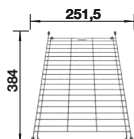

225362

Floating grid

234795

Plastic chopping board in white

210521

BLANCO UNIT WITH NAYA 5

KANO

see page 389