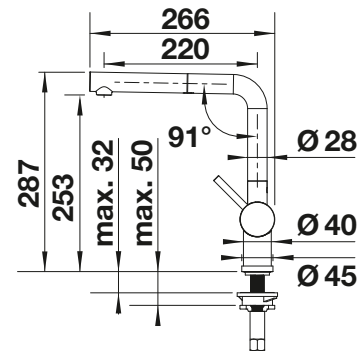

TECHNICAL DRAWING

Flowrate 9.56 l/min at 3 bar pressure

SCOPE OF SUPPLY

- 140° swivel spout for greater reach
- Ø 35 mm tap hole required
- With ceramic disk cartridge
- Patented jet regulator for markedly reduced scaling
- Spray made of metal
- Metal-sheathed spray hose
- BLANCO hose weight for extended reach
- Flexible connector pipes, 700 mm long and 3/8" nut
- Stabilisation plate to increase the stability of the tap when fitted in stainless steel sinks
- With non-return valve and thus guaranteed against reflux in accordance with EN 1717

SUGGESTED OPTIONAL ACCESSORIES

Dirt filter for corner valve
128 434

Jet regulator set for high-pressure mixer taps
521 746

Spray hose guide for kitchen mixer taps
511 920

RECOMMENDATION SOAP DISPENSER

LATO Soap dispenser

see page 415