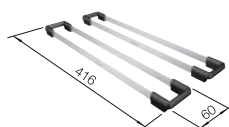

ALTA-S II

SELECT II 60/3

see page 361

see page 426

SUBLINE 400-U FOR COLOURED COMPONENTS SILGRANIT

- Maximum colour flexibility by choosing complementing waste fitting set in satin gold, black matt, satin dark steel or satin platinum metal finishes (to be ordered with separate article number)
- Undermount bowl for discerning demands on design
- Timelessly elegant, contoured bowl design
- Entire system for a wide variety of plans featuring large and small bowls