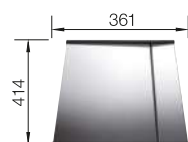

Lay-on drainer

223 067