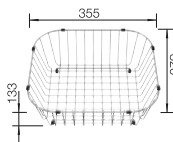

Crockery basket

514 238