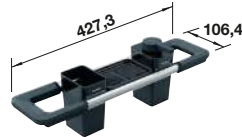

WORKTOP ORGANIZER MAIN SET

- Worktop Organizer Main Set
- Available to purchase in the BLANCO shop
- greyish black
- Aluminium, 100% GRS recycled plastic
- 130 x 106.4 x 427.3 mm

527 448