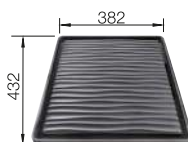

Bowl depth 200 mm
Cut-out radius: 20 mm
Drainage components must be ordered separately.

SUGGESTED OPTIONAL ACCESSORIES

Ash compound chopping board
230 700

Drainer
230 734

Silver-coloured safety glass cutting board
227 697