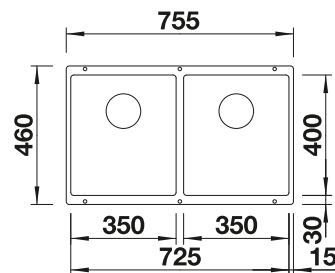

TECHNICAL DRAWING

Bowl depth 200/200 mm
Cut-out radius: 10 mm
Drainage components must be ordered separately.

see page

SUGGESTED OPTIONAL ACCESSORIES

Top rails
235 906

Ash compound chopping
board
230 700

Silver-coloured safety glass
cutting board
227 697

BLANCO UNIT WITH SUBLINE 350/350-U FOR COLOURED COMPONENTS

LINUS-S

see page 374

FLEXON II Low 80/3

see page 433