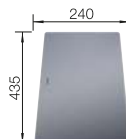

Silver-coloured safety glass
cutting board
227 697