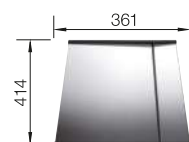

Lay-on drainer

223067