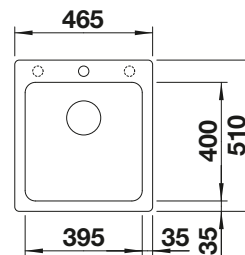

TECHNICAL DRAWING

○ Pre-drilled holes for tapping or drilling
Bowl depth 200 mm

SUGGESTED OPTIONAL ACCESSORIES

Solid beech chopping board

225362

Floating grid

234795

Plastic chopping board in white

210521

BLANCO UNIT WITH NAYA 45

KANO

see page 389

BOTTON II 30/2

see page 438