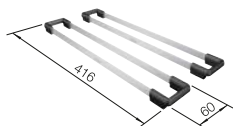

SUGGESTED OPTIONAL ACCESSORIES

Top rails

235906