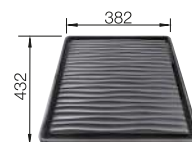

Drainer
230734