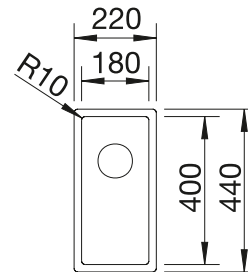

TECHNICAL DRAWING

Bowl depth 130 mm
Please order drain connections for combinations of two individual bowls separately