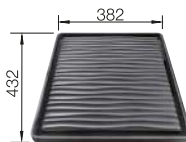

ETAGON 500-U STAINLESS STEEL

600 mm

- Generous staggered bowl with added functionality
- Integrated step creates an additional functional level
- Clever system concept with versatile ETAGON rails
- High-quality features with the covered C-overflow and InFino drain system – elegantly integrated and easy-care

Undermount

Stainless steel
bowls

CABINET SIZE MM

600

ETAGON 500-U

● satin polish

521 841

Bowl depth

190 mm

BOWL RADIUS

SCOPE OF SUPPLY

InFino drain system
without remote control

2 x ETAGON rails in stainless steel, waste kit with space-saving pipe, 3 1/2" InFino basket strainer, fixing kit

2 x ETAGON rails

SUGGESTED OPTIONAL ACCESSORIES

BLANCO UNIT WITH ETAGON 500-U

Ash compound chopping
board
230 700

Multifunctional colander
231 396

Drainer
230 734

drink.filter EVOL-S Pro
see page 334

SELECT II 60/3
see page 426