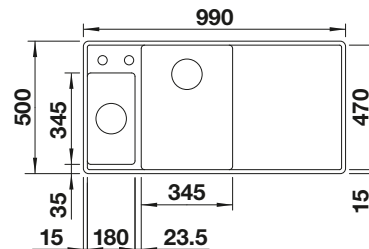

TECHNICAL DRAWING

Bowl depth 190/145 mm

SUGGESTED OPTIONAL ACCESSORIES

BLANCO UNIT WITH AXIA III 6 S-F

LINEE-S

SELECT II 60/3 Orga

see page 354

see page 425