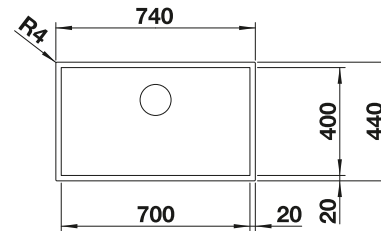

TECHNICAL DRAWING

Bowl depth 185 mm
Note: Please order drain connections for combinations of two individual bowls separately.