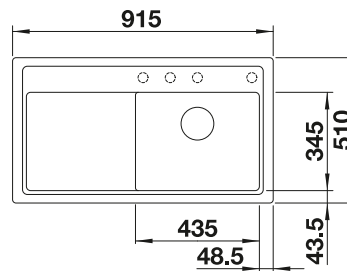

TECHNICAL DRAWING

○ Pre-drilled holes for tapping or drilling
Bowl depth 190 mm

SUGGESTED OPTIONAL ACCESSORIES

Ash compound chopping board
229 421

Safety glass cutting board
224 629

Multifunctional colander
223 077

BLANCO UNIT WITH ZENAR 5 S

AVONA

see page 360

SELECT II 50/2

see page 429