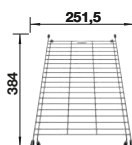

Floating grid
234 795