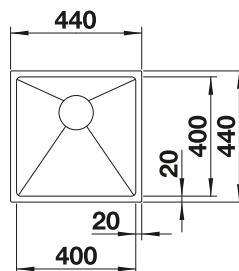

TECHNICAL DRAWING

Bowl depth 200 mm
Please order waste kit separately.

BLANCO QUATRUS R15-IU - production on demand, minimum order quantity to be checked with BLANCO.