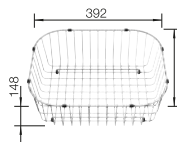

Crockery basket Stainless Steel
220573