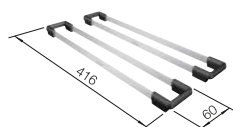

SUGGESTED OPTIONAL ACCESSORIES

Top rails
235 906