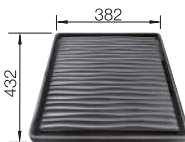

SUGGESTED OPTIONAL ACCESSORIES

Bamboo chopping board

239 449

Crockery basket

514 238

Drainer

230 734

BLANCO UNIT WITH SOLIS 340-U