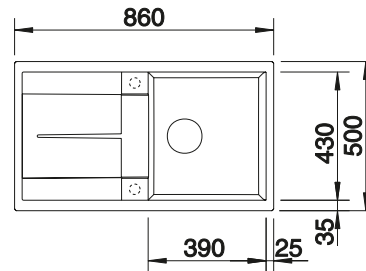

TECHNICAL DRAWING

Pre-drilled holes for tapping or drilling
Bowl depth 190 mm

SUGGESTED OPTIONAL ACCESSORIES

Solid beech chopping board
218313

Plastic chopping board in white
217611

Corner caddy
235866

BLANCO UNIT WITH METRA 5 S

LINUS

see page 378

SELECT II 50/2

see page 429