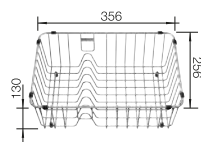

SUGGESTED OPTIONAL ACCESSORIES

Crockery basket	Drainer	Waste kit
231 693	230 734	236 264