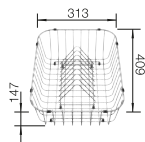

SUGGESTED OPTIONAL ACCESSORIES

Crockery basket with plate stack
507829