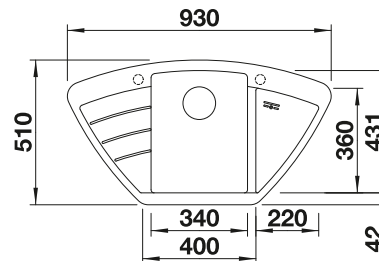

TECHNICAL DRAWING

○ Pre-drilled holes for tapping or drilling
Bowl depth 180/27 mm
Cut-out by template.

SUGGESTED OPTIONAL ACCESSORIES

Multifunctional wire basket
223297

Crockery basket with plate stack
507829

BLANCO UNIT WITH ZIA 9 E

KANO-S

see page 387

SOLON-IF

see page 439