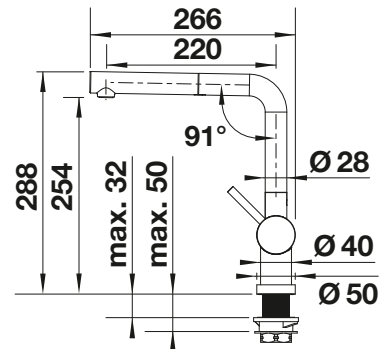

TECHNICAL DRAWING

Flowrate 9.6 (HP) / 5 (LP) l/min at 3 bar pressure

SCOPE OF SUPPLY

- 140° swivel spout for greater reach
- Ø 35 mm tap hole required
- With ceramic disk cartridge
- Patented jet regulator for markedly reduced scaling
- Spray made of metal
- Metal-sheathed spray hose
- BLANCO hose weight for extended reach
- Flexible connector pipes, 950 mm long and 3/8" nut
- Stabilisation plate to increase the stability of the tap when fitted in stainless steel sinks
- With non-return valve and thus guaranteed against reflux in accordance with EN 1717

SUGGESTED OPTIONAL ACCESSORIES

Dirt filter for corner valve
128434

Jet regulator set for high-pressure mixer taps
521746

Spray hose guide for kitchen mixer taps
511920

RECOMMENDATION SOAP DISPENSER

LATO Soap dispenser

see page 415