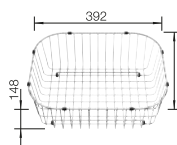

Bowl depth 170/90 mm

600 mm

Stainless steel sinks

6

SUGGESTED OPTIONAL ACCESSORIES

Solid beech chopping board	Stainless Steel colander	Crockery basket Stainless Steel
218313	240729	220573

BLANCO UNIT WITH TIPO II 6 S