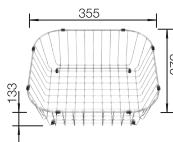

SUGGESTED OPTIONAL ACCESSORIES

Bamboo chopping board

239 449

Crockery basket

514 238

Drainer

230 734

BLANCO UNIT WITH SOLIS 450-U