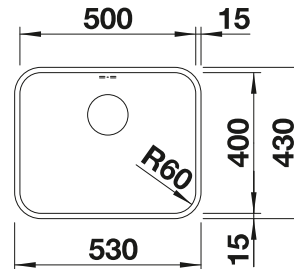

TECHNICAL DRAWING

Bowl depth 175 mm
Note: Please order drain connections for combinations of two individual bowls separately.