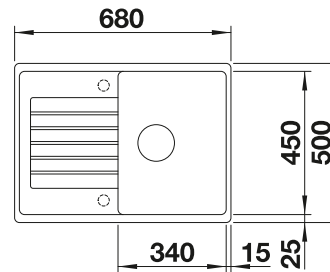

TECHNICAL DRAWING

○ Pre-drilled holes for tapping or drilling
Bowl depth 190 mm

SUGGESTED OPTIONAL ACCESSORIES

Solid beech chopping board
218313

Plastic chopping board in white
217611

Crockery basket with plate stack
507829

BLANCO UNIT WITH ZIA 45 S COMPACT

KANO

see page 389

BOTTON II 30/2

see page 438

280

BLANCO

You will find detailed dimensions and drawings with cut-out details on the Internet at www.blanco.com. Information on Regulation (EG) 1907/2006 (REACH) can be found in the service chapter.