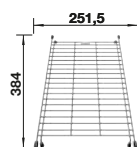

- When attached to the bowl, the floating grid provides an additional functional level
- Very useful for draining crockery or washing food, or as a trivet on the worktop
- Made of high-quality stainless steel

FLOATING GRIDS

- Floating grid
- recommended for PLEON and SUBLINE SILGRANIT and Ceramic
- Stainless steel
- 384 x 251.5 mm

234 795