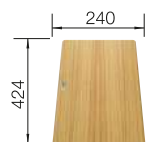

2 x ETAGON rails

TECHNICAL DRAWING

Bowl depth 200 mm
Cut-out radius: 20 mm

SUGGESTED OPTIONAL ACCESSORIES

Ash compound chopping
board
230 700

Silver-coloured safety glass
cutting board
227 697

Multifunctional colander
227 689