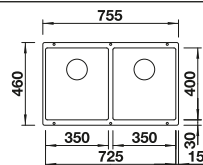

Bowl left

black

525 987

525 991

anthracite

523 574

523 151

rock grey

523 575

523 152

volcano grey

527 347

527 350

white

523 578

523 155

soft white

527 164

527 167

tartufo

523 581

523 158

coffee

523 583

523 160

Bowl depth

200/200 mm

200/200 mm

BOWL RADIUS

R10