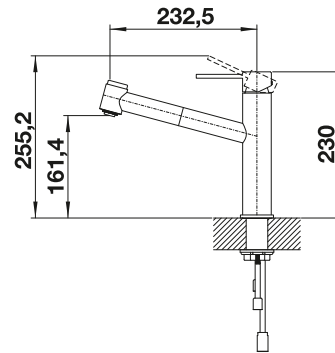

TECHNICAL DRAWING

Flowrate 7.8 (HP) / 5 (LP) l/min at 3 bar pressure

SCOPE OF SUPPLY

- 130° swivel spout for greater reach
- Ø 35 mm tap hole required
- With ceramic disk cartridge
- Patented jet regulator for markedly reduced scaling
- Spray made of metal
- Nylon-sheathed spray hose
- Hose weight for reliable retraction
- Flexible connector pipes, 700 mm long and 3/8" nut
- Stabilisation plate to increase the stability of the tap when fitted in stainless steel sinks
- With non-return valve and thus guaranteed against reflux in accordance with EN 1717

SUGGESTED OPTIONAL ACCESSORIES

Dirt filter for corner valve 128 434	Spray hose guide for kitchen mixer taps 511 920

RECOMMENDATION SOAP DISPENSER

PIONA Soap dispenser

see page 414