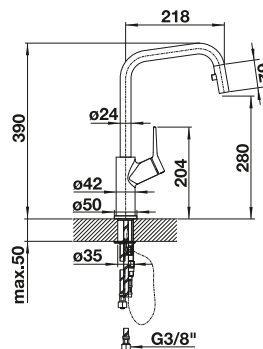

TECHNICAL DRAWING

Flowrate 9.14 l/min at 3 bar pressure

JURENA

- Distinctive design
- High outlet for easy filling of pots and vases
- High positioned, ergonomic control lever

Solid
spout

METALLIC SURFACE

 chrome	520 764
--	---------