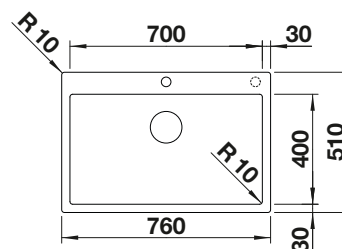

TECHNICAL DRAWING

Bowl depth 190 mm

SUGGESTED OPTIONAL ACCESSORIES

Wooden chopping board

223 074

Colander stainless steel

219 649

Lay-on drainer

223 067

BLANCO UNIT WITH CLARON 700-IF/A

drink.filter EVOL-S Pro

see page 334

FLEXON II Low 80/3

see page 433