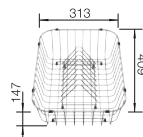

SUGGESTED OPTIONAL ACCESSORIES

Stainless Steel colander 240729	Crockery basket with plate stack 507829