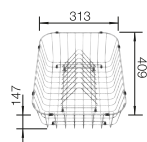

SUGGESTED OPTIONAL ACCESSORIES

Crockery basket with plate stack
507829