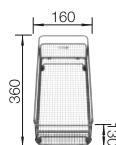

TECHNICAL DRAWING

○ Pre-drilled holes for tapping or drilling
Bowl depth 190/190 mm

SUGGESTED OPTIONAL ACCESSORIES

Solid beech chopping board
218313

Plastic chopping board in white
217611

Multifunctional wire basket
223297