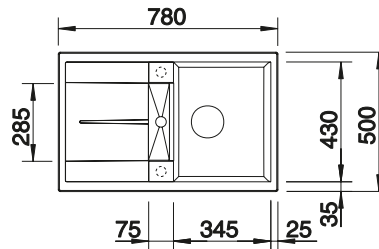

○ Pre-drilled holes for tapping or drilling
Bowl depth 190/25 mm

SUGGESTED OPTIONAL ACCESSORIES

Solid beech chopping board
218313

Plastic chopping board in white
217611

Corner caddy
235866

BLANCO UNIT WITH METRA 45 S