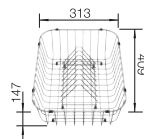

SUGGESTED OPTIONAL ACCESSORIES

Crockery basket with plate stack
507 829