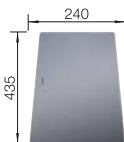

Bowl depth 190 mm
Cut-out radius: 10 mm
Please order waste connections for combinations of two individual bowls separately.

SUGGESTED OPTIONAL ACCESSORIES

Ash compound chopping board
230 700

Silver-coloured safety glass cutting board
227 697