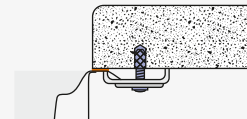

FLUSH UNDERMOUNT INSTALLATION

For the flush undermounted installation method, the sink is mounted from below. BLANCO flushmount models are suitable for flush undermount installation.

- With laminate worktops, the carrier material is milled away around the cut-out and all the way to the top layer.
- Adhesive is applied to the rim of the sink, which is then placed on the laminate. The sink is permanently bonded to the worktop by additionally applying casting resin from underneath.

SILGRANIT®

UNDERMOUNT

BLANCO's special undermount bowls and almost all BLANCO inset sinks can be fitted from below in non-water drawing worktops in natural stone or composite materials. Thin worktops < 20 mm require an additional lining. A layer of sealant is applied between the rim of the sink and the bottom edge of the worktop.

- The sink is attached to the worktop by special supporting elements. Special dowels are used for screw attachments in worktops made of natural stone or composite materials.

STAINLESS STEEL: UNDERMOUNT BOWLS

SILGRANIT®: UNDERMOUNT BOWLS

CERAMIC: UNDERMOUNT BOWLS

IN-BETWEEN MODULE

In-between modules replace the worktop over a defined width. The module is placed on the sink cabinet and secured by screws. Depending on the planning situation, the worktop material is placed to the right and left and a layer of sealant applied.

STAINLESS STEEL: UNDERMOUNT SINKS

SILGRANIT®: UNDERMOUNT SINKS

Special supporting elements are required for undermounting inset sinks.

Note: The cabinet widths given for inset sinks apply to installation from above.

For undermount installation, the cabinet width depends on the dimensions of the sink and the worktop structure.