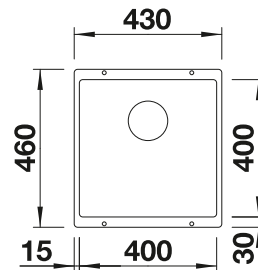

TECHNICAL DRAWING

Bowl depth 190 mm
Cut-out radius: 10 mm
Drainage components must be ordered separately.
Please order waste connections for combinations of two individual bowls separately.