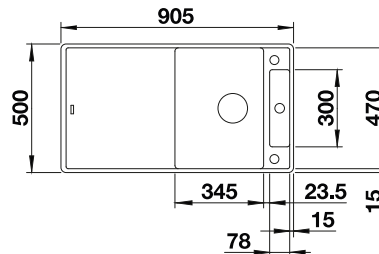

TECHNICAL DRAWING

Bowl depth 190/40 mm

SUGGESTED OPTIONAL ACCESSORIES

Multifunctional colander

233739

292

BLANCO

BLANCO UNIT WITH AXIA III 5 S-F

LINEE-S

see page 354

SELECT II 50/2

see page 429