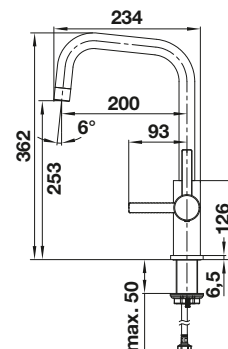

TECHNICAL DRAWING

Flowrate 14 l/min at 3 bar pressure

- Slim tap in aesthetic design
- Pull-out spray hose with dual spray pattern for added reach and convenience
- Especially suitable for compact sinks
- Spout can be swivelled through 120° for greater reach