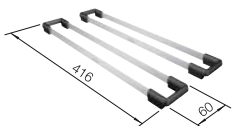

SUGGESTED OPTIONAL ACCESSORIES

Top rails

235906