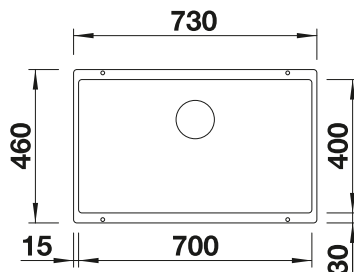

TECHNICAL DRAWING

Bowl depth 190 mm
Cut-out radius: 10 mm
Drainage components must be ordered separately.
Please order drain connections for combinations of two individual bowls separately.