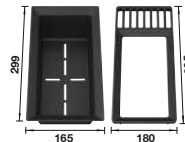

SINK DRAINER 2-IN-1

- Sink Drainer 2-in-1
- Available to purchase in the BLANCO shop
- greyish black
- plastic
- 395 x 180 mm

527 644