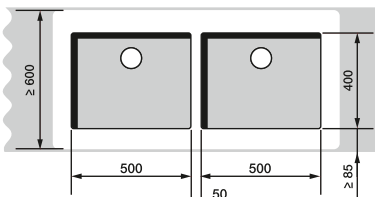

120 cm cabinet