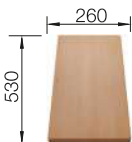

waste kit with space-saving pipe, 2 x 3 1/2" basket strainer, seal

Bowl depth 165/165 mm

800 mm

Stainless steel sinks

6

SUGGESTED OPTIONAL ACCESSORIES

Solid beech chopping board
218313

Plastic chopping board in white
217611