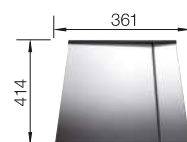

SUGGESTED OPTIONAL ACCESSORIES

Wooden chopping board

Lay-on drainer

Foldable Grid

223074

223067

238482

BLANCO UNIT WITH CLARON 340-U DURINOX