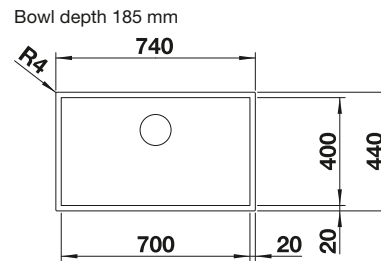

TECHNICAL DRAWING

SUGGESTED OPTIONAL ACCESSORIES

Wooden chopping board

223 074

Lay-on drainer

223 067

Foldable Grid

238 482

BLANCO UNIT WITH ZEROX 700-U DARK STEEL

BLANCO CULINA-S II

see page 349

SOLON-IF

see page 439