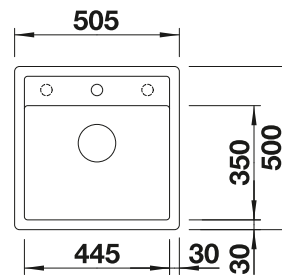

TECHNICAL DRAWING

○ Pre-drilled holes for tapping or drilling
Bowl depth 190 mm

SUGGESTED OPTIONAL ACCESSORIES

Corner caddy

235 866

Crockery basket with plate stack

507 829

Drainer

230 734

BLANCO UNIT WITH DALAGO 5-F

KANO

see page 389

SELECT II 50/2

see page 429