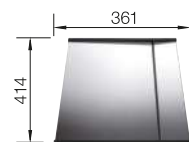

SUGGESTED OPTIONAL ACCESSORIES

Wooden chopping board

223 074

Lay-on drainer

223 067

Multifunctional wire basket

223 297

BLANCO UNIT WITH CLARON 700-IF DARK STEEL