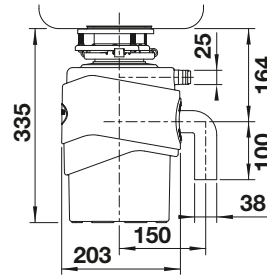

SCOPE OF SUPPLY

Air switch set	Air switch cap PVD Steel	Baffle	- Removable baffle - Plug and strainer to close drain - Air switch with cover in chrome and PVD steel - L-pipe with dishwasher or overflow connection - Overflow connection for BLANCO sinks - Wrench for mounting and free blockage
Plug and strainer	L-pipe set	Overflow connection	
Wrench			

SUGGESTED OPTIONAL ACCESSORIES

Air switch cap satin gold 526769	Air switch cap black matt 526770	Air switch cap PVD steel 526768	Air switch cap satin dark steel 527921	Air switch cap satin platinum 527922