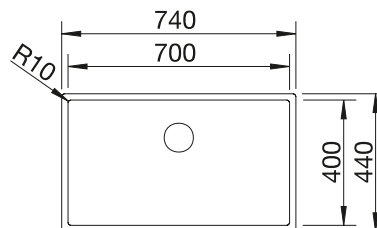

TECHNICAL DRAWING

Bowl depth 190 mm
Installing a kitchen mixer tap, drain remote control or soap dispenser in laminate worktops requires a flexible sealing tape