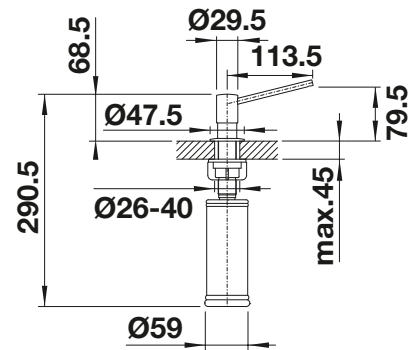

PVD

	satin dark steel	527 744
	satin platinum	527 722
	PVD steel	526 430
	satin gold	526 700

METALLIC SURFACE

	chrome	512 593
	stainless steel	521 541
	stainless steel finish	512 594

TECHNICAL DRAWING

Please note: Ø 35 mm tap hole required
bottle content: 300 ml