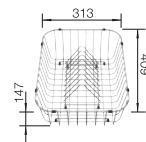

Crockery basket with plate stack
507829