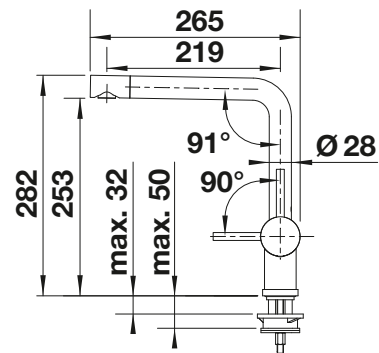

F Solid spout

SILGRANIT LOOK

	black	526 149
	anthracite	516 698
	rock grey	518 814
	volcano grey	526 960
	white	516 702
	soft white	526 961
	tartufo	517 622
	coffee	516 707

TECHNICAL DRAWING

Flowrate 14.4 l/min at 3 bar pressure