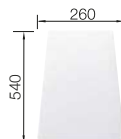

225362

Floating grid

234795

Plastic chopping board in white

210521

BLANCO UNIT WITH NAYA 5

KANO

see page 389