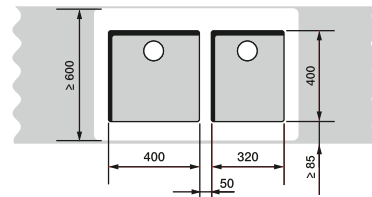

90 cm cabinet