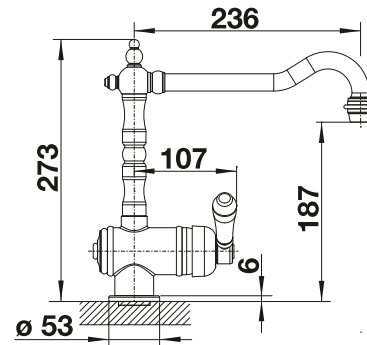

PVD

 satin gold	526688
--	--------

METALLIC SURFACE

 chrome	515990
--	--------

TECHNICAL DRAWING

Flowrate 13.7 l/min at 3 bar pressure

SCOPE OF SUPPLY

- 360° swivel spout for greater reach
- Ø 35 mm tap hole required
- With ceramic disk cartridge
- Patented jet regulator for markedly reduced scaling
- Flexible connector pipes, 500 mm long and 3/8" nut
- Stabilisation plate to increase the stability of the tap when fitted in stainless steel sinks