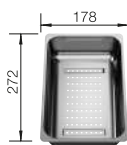

260

BLANCO

Plastic chopping board in white
217611

Multifunctional colander
220736

BLANCO UNIT WITH ZIA 6 S

KANO-S

see page 387

SELECT II 60/3