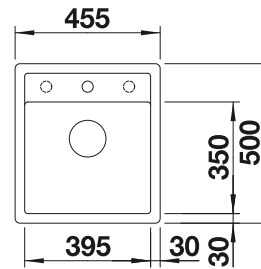

TECHNICAL DRAWING

○ Pre-drilled holes for tapping or drilling
Bowl depth 190 mm

SUGGESTED OPTIONAL ACCESSORIES

Corner caddy

235 866

Crockery basket

514 238

Drainer

230 734

BLANCO UNIT WITH DALAGO 45-F

KANO

see page 389

SELECT II 45/2

see page 429