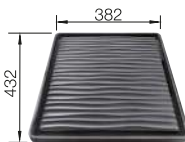

SUGGESTED OPTIONAL ACCESSORIES

Bamboo chopping board

239 449

Crockery basket

514 238

Drainer

230 734

BLANCO UNIT WITH SOLIS 450-U