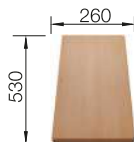

Plastic chopping board in white
217611

Crockery basket Stainless Steel
220573

BLANCO UNIT WITH LIVIT 45 S SALTO

KANO

see page 388

BOTTON Pro 45/2 Manual

see page 437

TIPO 45 S STAINLESS STEEL