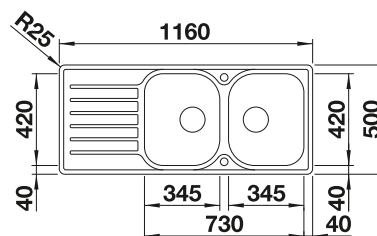

TECHNICAL DRAWING

Bowl depth 165/165 mm

800 mm

Stainless steel sinks

6

SUGGESTED OPTIONAL ACCESSORIES

Crockery basket Stainless Steel
220573

BLANCO UNIT WITH LANTOS 8 S-IF COMPACT

KANO-S

see page 386

FLEXON II Low 80/3

see page 433