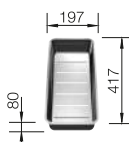

Multifunctional stainless steel colander
227 692