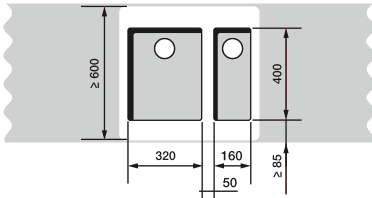

UNDERMOUNT BOWLS.

PLANNING EXAMPLES: INDIVIDUAL PLANNING AND COMBINATION OF THE VARIOUS MAIN AND ADDITIONAL BOWLS.

SILGRANIT

60 cm cabinet