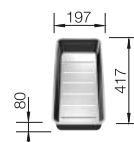

Multifunctional stainless steel colander
227692