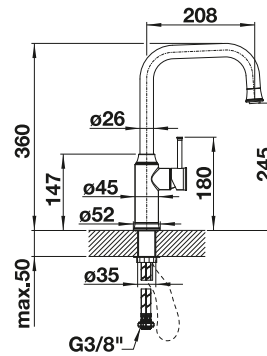

TECHNICAL DRAWING

Flowrate 8.4 l/min at 3 bar pressure

SCOPE OF SUPPLY

- 190° swivel spout for greater reach
- Ø 35 mm tap hole required
- With ceramic disk cartridge
- Patented jet regulator for markedly reduced scaling
- Spray made of metal
- Nylon-sheathed spray hose
- Hose weight for reliable retraction
- Flexible connector pipes, 500 mm long and 3/8" nut
- Stabilisation plate to increase the stability of the tap when fitted in stainless steel sinks
- With non-return valve and thus guaranteed against reflux in accordance with EN 1717

SUGGESTED OPTIONAL ACCESSORIES

Dirt filter for corner valve 128 434	Spray hose guide for kitchen mixer taps 511 920

RECOMMENDATION SOAP DISPENSER

LIVIA Soap dispenser

see page 414