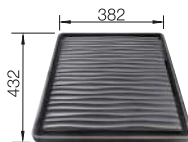

Drainer
230734