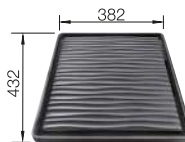

Drainer

230 734