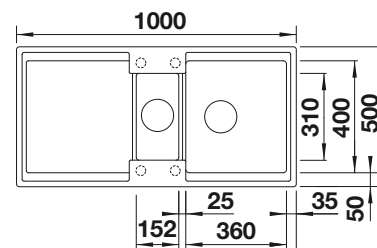

TECHNICAL DRAWING

○ Pre-drilled holes for tapping or drilling
Bowl depth 200/135 mm

SUGGESTED OPTIONAL ACCESSORIES

Solid beech chopping board
218313

Plastic chopping board in white
217611

Floating grid
234 795

BLANCO UNIT WITH ADIRA 6 S

ALTA-S II
see page 362

SELECT II 60/2 Orga
see page 425