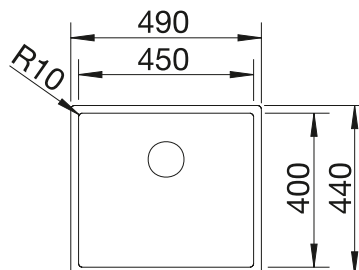

- Elegant-pure bowl design
- Concise 10 mm radius for a more refined design, without doing away with practical benefits
- Optimum utilisation of the bowl capacity thanks to extra-deep bowls and distinctively small radii
- InFino drain system – elegantly integrated and easy-care

500 cabinet size mm | Undermount

500 mm

Stainless steel bowls

3

SURFACE	SCOPE OF SUPPLY	
● satin polish	w/o drain remote control	521 575
SCOPE OF SUPPLY		TECHNICAL DRAWING

waste kit with space saving pipe, 3 1/2" InFino basket strainer, fixing kit

TECHNICAL DRAWING
Bowl depth 190 mm
Please order drain connections for combinations of two individual bowls separately