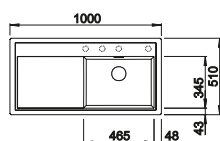

Bowl right

Bowl left

● black

526 062

526 059

● anthracite

523 964

523 994

● rock grey

523 965

523 996

● volcano grey

527 372

527 370

● white

523 968

524 001

● soft white

527 189

527 187

● tartufo

523 971

524 007

● coffee

523 973

524 011

Bowl depth

190 mm

190 mm

○
Pre-drilled holes for tapping or drilling

SCOPE OF SUPPLY
InFino drain system with remote control

waste kit with space-saving pipe, 3 1/2" InFino basket strainer with drain remote control (rotary switch)