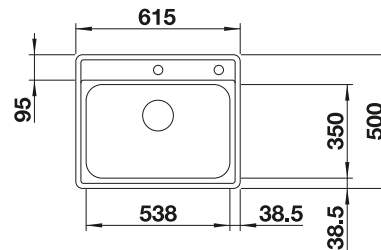

TECHNICAL DRAWING

Bowl depth 205 mm

SUGGESTED OPTIONAL ACCESSORIES

Crockery basket with plate stack
507 829

Drainer
230 734

BLANCO UNIT WITH LEMIS 6-IF

KANO-S

SELECT II 60/2

see page 386

see page 426