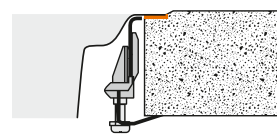

STAINLESS STEEL