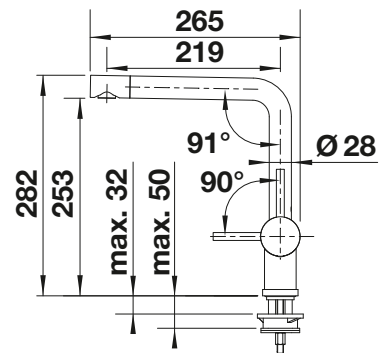

TECHNICAL DRAWING

Flowrate 14.4 (HP) / 7 (LP) l/min at 3 bar pressure

SCOPE OF SUPPLY

- 360° swivel spout for greater reach
- Ø 35 mm tap hole required
- With ceramic disk cartridge
- Patented jet regulator for markedly reduced scaling
- Flexible connector pipes, 700 mm long and 3/8" nut
- Stabilisation plate to increase the stability of the tap when fitted in stainless steel sinks

SUGGESTED OPTIONAL ACCESSORIES

Dirt filter for corner valve 128 434	Jet regulator set for high-pressure mixer taps 521 746

RECOMMENDATION SOAP DISPENSER

LATO Soap dispenser

see page 415