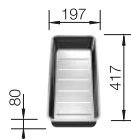

BLANCO UNIT WITH ANDANO-U

SONEA-S Flexo
see page 358

FLEXON II Low 80/3
see page 433