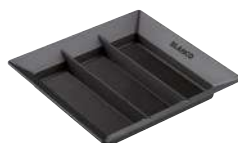

- BLANCO bin lid 6 liter
- included with BLANCO SELECT II and FLEXON II 60/4 versions
- black
- plastic
- 168 x 181 mm

231974