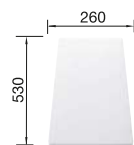

Plastic chopping board in white
217611