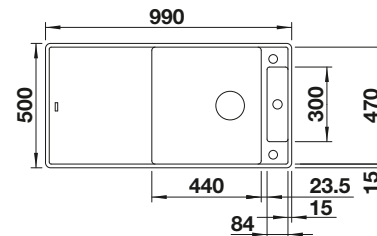

TECHNICAL DRAWING

Bowl depth 190/45 mm

SUGGESTED OPTIONAL ACCESSORIES

BLANCO UNIT WITH AXIA III XL 6 S-F

LINEE-S

SELECT II 60/3 Orga

see page 354

see page 425