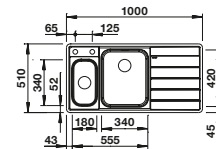

SCOPE OF SUPPLY
InFino drain system with remote control

movable safety glas cutting board, multifunction colander in stainless steel (adequate for main and additional bowl), waste kit with space-saving pipe, 2 x 3 1/2" InFino basket strainer with drain remote control (rotary switch) for the main bowl

movable safety glas cutting board, multifunction colander in stainless steel (adequate for main and additional bowl) waste kit with space-saving pipe, 2 x 3 1/2" InFino basket strainer with drain remote control (rotary switch) for the main bowl

SUGGESTED OPTIONAL ACCESSORIES

Cutting pad

225 469

Bridge chopping board

225 331

Crockery basket with plate stack

507 829

BLANCO UNIT WITH AXIS III 6 S-IF

LINEE-S

see page 353

SELECT II 60/3 Orga

see page 425