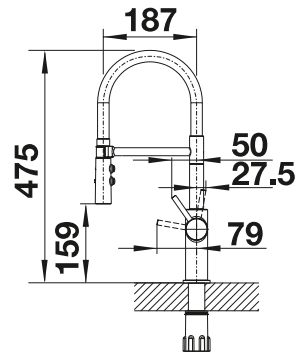

TECHNICAL DRAWING

Flowrate 7.9 l/min at 3 bar pressure

SCOPE OF SUPPLY

- 360° swivel spout for greater reach
- Ø 35 mm tap hole required
- With ceramic disk cartridge
- Patented jet regulator for markedly reduced scaling
- Spray made of plastic
- Magnetized handspray holder for ease of use
- Black hose made of silicone
- Flexible connector pipes, 700 mm long and 3/8" nut
- Stabilisation plate to increase the stability of the tap when fitted in stainless steel sinks
- With non-return valve and thus guaranteed against reflux in accordance with EN 1717

SUGGESTED OPTIONAL ACCESSORIES

Dirt filter for corner valve

128434

RECOMMENDATION SOAP DISPENSER

LATO Soap dispenser

see page 415