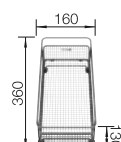

Multifunctional wire basket

223 297