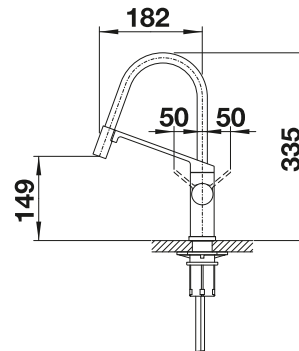

TECHNICAL DRAWING

Flowrate 8.8 l/min at 3 bar pressure

SCOPE OF SUPPLY

- 360° swivel spout for greater reach
- Ø 35 mm tap hole required
- With ceramic disk cartridge
- Patented jet regulator for markedly reduced scaling
- Spray made of metal
- Black hose made of silicone
- Flexible connector pipes, 550 mm long and 3/8" nut
- Stabilisation plate to increase the stability of the tap when fitted in stainless steel sinks
- With non-return valve and thus guaranteed against reflux in accordance with EN 1717
- Includes four exchangeable silicone hose covers: kiwi, orange, lemon and lava grey (pre-installed)

SUGGESTED OPTIONAL ACCESSORIES

Dirt filter for corner valve
128434

RECOMMENDATION SOAP DISPENSER

TORRE Soap dispenser

see page 417