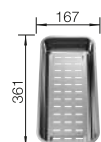

SUGGESTED OPTIONAL ACCESSORIES

Ash compound chopping board
229411

Multifunctional colander
223077

248

BLANCO