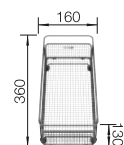

Multifunctional wire basket

223 297