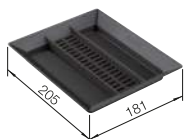

SUGGESTED OPTIONAL ACCESSORIES

AktivBio-Cover for 8l-Bin	Universal box - to hang in the 8-l, 15-l or 19-l bin	MOVEX	SELECT Clip
524220	229342	519357	521300