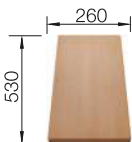

256

BLANCO

Plastic chopping board in white
217611

Multifunctional colander
217796

BLANCO UNIT WITH METRA 6 S

LINUS-S

see page 375

SELECT II 60/3