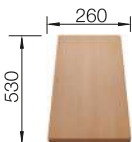

6

SUGGESTED OPTIONAL ACCESSORIES

Solid beech chopping board
218313

Plastic chopping board in
white
217611

Crockery basket Stainless
Steel
220573

BLANCO UNIT WITH TIPO 5 S

BLANCOWEGA II
see page 399

FLEXON II 50/2
see page 431