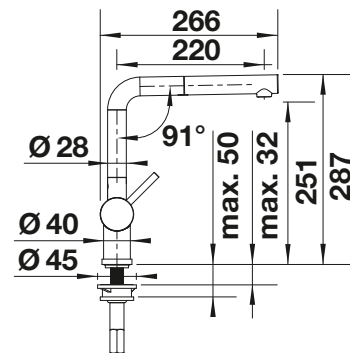

TECHNICAL DRAWING

Flowrate 9.6 l/min at 3 bar pressure

SCOPE OF SUPPLY

- 140° swivel spout for greater reach
- Ø 35 mm tap hole required
- With ceramic disk cartridge
- Patented jet regulator for markedly reduced scaling
- Spray made of metal
- Metal-sheathed spray hose
- BLANCO hose weight for extended reach
- Flexible connector pipes, 700 mm long and 3/8" nut
- Stabilisation plate to increase the stability of the tap when fitted in stainless steel sinks
- With non-return valve and thus guaranteed against reflux in accordance with EN 1717

SUGGESTED OPTIONAL ACCESSORIES

Dirt filter for corner valve
128434

Jet regulator set for high-pressure mixer taps
521746

Spray hose guide for kitchen mixer taps
511920

RECOMMENDATION SOAP DISPENSER

LATO Soap dispenser

see page 415