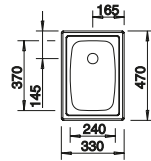

- Practical solution for simple requirements
- 1 1/2" stainless steel outlet

Installation
from above

CABINET SIZE MM

300

TOP EE 3 x 4

natural finish

501 067

Bowl depth

150 mm

Waste fitting

222 458