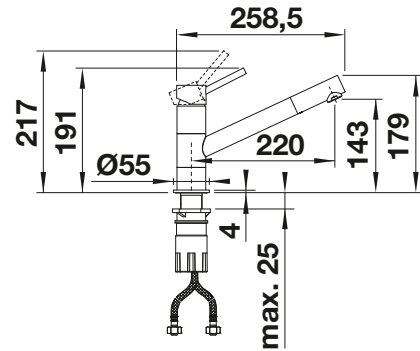

TECHNICAL DRAWING

Flowrate 15.21 l/min at 3 bar pressure

SCOPE OF SUPPLY

- „360° swivel spout for greater reach
- Ø 35 mm tap hole required
- With ceramic disk cartridge
- Patented jet regulator for markedly reduced scaling
- Flexible connector pipes, 500 mm long and 3/8" nut
- Stabilisation plate to increase the stability of the tap when fitted in stainless steel sinks

SUGGESTED OPTIONAL ACCESSORIES

Dirt filter for corner valve

128 434

RECOMMENDATION SOAP DISPENSER

LATO Soap dispenser

see page 415