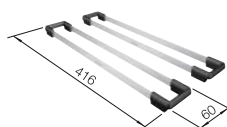

Top rails
235 906