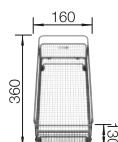

Multifunctional wire basket
223297