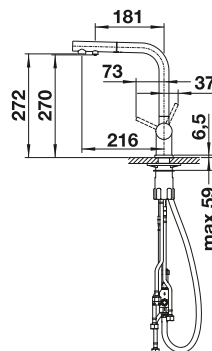

TECHNICAL DRAWING

Flowrate 7.7 l/min at 3 bar pressure

SCOPE OF SUPPLY

- 180° swivel spout for greater reach
- Ø 35 mm tap hole required
- Ceramic valve and disk cartridge
- Clear stream aerator
- Spray made of metal
- Nylon-sheathed spray hose
- Hose weight for reliable retraction
- Flexible connector pipes, 500 mm long and 3/8" nut
- Stabilisation plate to increase the stability of the tap when fitted in stainless steel sinks
- With non-return valve and thus guaranteed against reflux in accordance with EN 1717
- Filter system not included

SUGGESTED OPTIONAL ACCESSORIES

Drink Filter Set Soft L 527 453	Spray hose guide for kitchen mixer taps 511 920	Dirt filter for corner valve 128 434

RECOMMENDATION SOAP DISPENSER

LATO Soap dispenser

see page 415