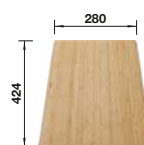

230 700

- Solid beech chopping board
- recommended for SUBLINE in Ceramic
- beech wood
- 32 x 280 x 430 mm

514 544

- Bamboo chopping board
- recommended for ETAGON, ANDANO, SOLIS
- bamboo
- 22 x 424 x 280 mm