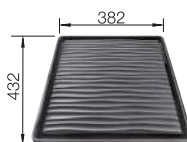

You will find detailed dimensions and drawings with cut-out details on the Internet at www.blanco.com. Information on Regulation (EG) 1907/2006 (REACH) can be found in the service chapter.

BLANCO

135