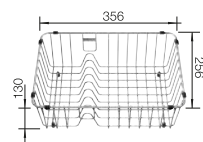

SUGGESTED OPTIONAL ACCESSORIES

Crockery basket

231 693