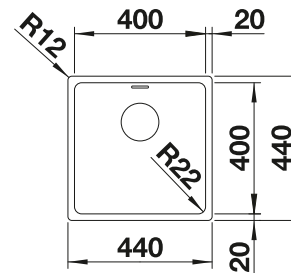

TECHNICAL DRAWING

Bowl depth 190 mm
Note: Installing a kitchen mixer tap, drain remote control or soap dispenser in laminate worktops requires a flexible sealing tape.

Please order drain connections for combinations of two individual bowls separately.