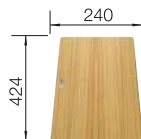

Ash compound chopping
board
230700