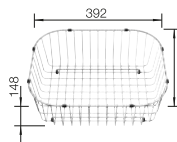

600 mm

Stainless steel
sinks

6

SUGGESTED OPTIONAL ACCESSORIES

Solid beech chopping board
218313

Plastic chopping board in white
217611

Crockery basket Stainless Steel
220573

BLANCO UNIT WITH DINAS XL 6 S COMPACT