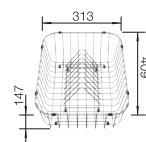

Crockery basket with plate stack

507 829