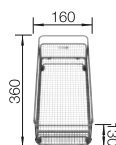

Multifunctional wire basket
223297