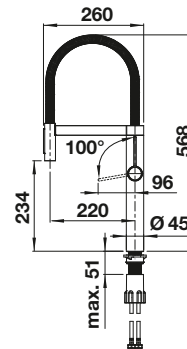

TECHNICAL DRAWING

Flowrate 8.8 l/min at 3 bar pressure

SCOPE OF SUPPLY

- 180° swivel spout for greater reach
- Ø 35 mm tap hole required
- Easy and fast professional installation with BLANCOlock
- With ceramic disk cartridge
- Clear stream aerator
- Spray made of metal
- Magnetized handspray holder for ease of use
- Metal-sheathed spray hose
- Flexible connector pipes, 950 mm long and 3/8" nut
- Stabilisation plate to increase the stability of the tap when fitted in stainless steel sinks
- With non-return valve and thus guaranteed against reflux in accordance with EN 1717

SUGGESTED OPTIONAL ACCESSORIES

Dirt filter for corner valve

128434

RECOMMENDATION SOAP DISPENSER

LATO Soap dispenser

see page 415