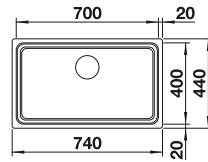

● satin polish

524 270

Bowl depth

190 mm

BOWL RADIUS