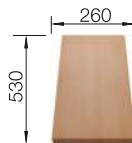

- Solid beech chopping board
- for sinks and bowls with a width of 500 mm
- beech wood
- 28 x 260 x 530 mm

218313