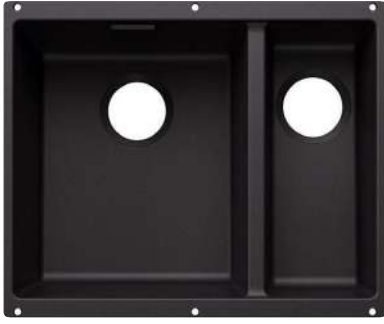

- Maximum colour flexibility by choosing complementing waste fitting set in satin gold, black matt, satin dark steel or satin platinum metal finishes (to be ordered with separate article number)
- Undermount bowl for discerning demands on design
- Timelessly elegant, contoured bowl design
- Entire system for a wide variety of plans featuring large and small bowls