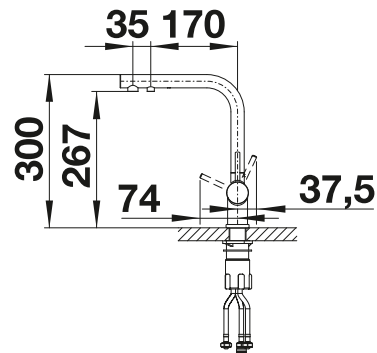

TECHNICAL DRAWING

Flowrate 9.5 l/min at 3 bar pressure

SCOPE OF SUPPLY

- 360° swivel spout for greater reach
- Ø 35 mm tap hole required
- Ceramic valve and disk cartridge
- Clear stream aerator
- Flexible connector pipes, 500 mm long and 3/8" nut
- Stabilisation plate to increase the stability of the tap when fitted in stainless steel sinks
- Filter system not included

SUGGESTED OPTIONAL ACCESSORIES

Drink Filter Set Soft L	Dirt filter for corner valve
527 453	128 434

RECOMMENDATION SOAP DISPENSER

LATO Soap dispenser

see page 415