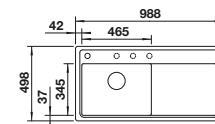

Bowl right

Bowl left

● black

526 068

526 065

● anthracite

523 902

523 924

● rock grey

523 903

523 926

● volcano grey

527 375

527 374

● white

523 905

523 929

● soft white

527 192

527 191

● coffee

523 908

523 933

Bowl depth

190 mm

190 mm

○
Pre-drilled holes for tapping or drilling

SCOPE OF SUPPLY
InFino drain system with remote control

waste kit with space-saving pipe, 3 1/2" InFino basket strainer with drain remote control (rotary switch)