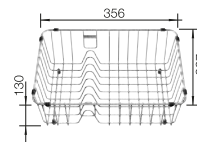

Sink Drainer 2-in-1

527 644

Floating grid

234 795

Crockery basket

231 693

BLANCO UNIT WITH ADIRA XL 6 S-F

ALTA-S II