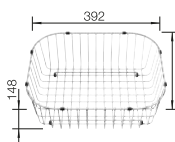

600 mm

Stainless steel sinks

6

SUGGESTED OPTIONAL ACCESSORIES

Solid beech chopping board
218313

Plastic chopping board in white
217611

Crockery basket Stainless Steel
220573

BLANCO UNIT WITH LIVIT XL 6 S