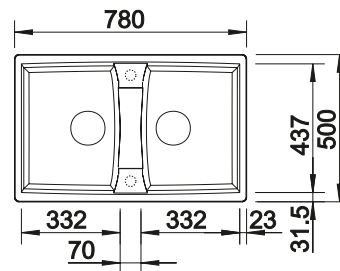

TECHNICAL DRAWING

○ Pre-drilled holes for tapping or drilling
Bowl depth 190/190 mm

SUGGESTED OPTIONAL ACCESSORIES

Solid beech chopping board
218313

Plastic chopping board in white
217611

Multifunctional wire basket
223297