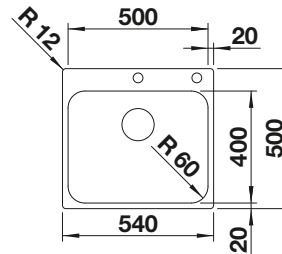

TECHNICAL DRAWING

Bowl depth 175 mm
Note: Additional drill hole possible. The subsequent drill hole should be carried out by a specialist company.

SUGGESTED OPTIONAL ACCESSORIES

Foldable Grid

238 482

Crockery basket