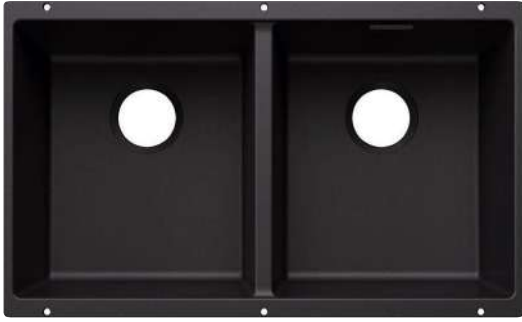

SUBLINE 350/350-U FOR COLOURED COMPONENTS SILGRANIT

- Maximum colour flexibility by choosing complementing waste fitting set in satin gold, black matt, satin dark steel or satin platinum metal finishes (to be ordered with separate article number)
- Undermount bowl for discerning demands on design
- Timelessly elegant, contoured bowl design
- 2 in 1: two bowls, one cut-out panel and only one mounting procedure
- Entire system for a wide variety of plans featuring large and small bowls

800

cabinet
size mm

Undermount

COLOUR

	black	527 826
	anthracite	527 829
	rock grey	527 830
	volcano grey	527 827

COLOUR

	white	527 831
	soft white	527 828
	tartufo	527 833
	coffee	527 832

COLOURED COMPONENT SETS

INFINO DRAIN SYSTEM WITHOUT REMOTE CONTROL

	black matt	449	207 438
	satin dark steel	449	207 440
	satin gold	449	207 439
	satin platinum	449	207 441

INFINO DRAIN SYSTEM WITH REMOTE CONTROL

	black matt	449	207 442
	satin dark steel	449	207 444
	satin gold	449	207 443
	satin platinum	449	207 445

SCOPE OF SUPPLY

fixing kit