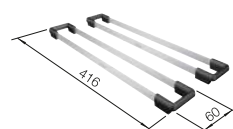

SUGGESTED OPTIONAL ACCESSORIES

Wooden chopping board

Colander stainless steel

Top rails

223 074

219 649

235 906