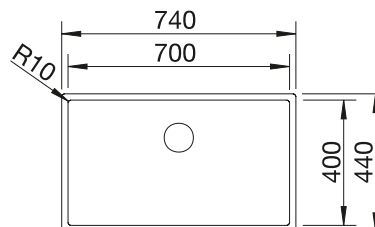

TECHNICAL DRAWING

Bowl depth 190 mm

SUGGESTED OPTIONAL ACCESSORIES

Wooden chopping board

Colander stainless steel

Top rails

223 074

219 649

235 906

BLANCO UNIT WITH CLARON 700-U

drink.filter EVOL-S Pro

FLEXON II Low 80/3

see page 334

see page 433