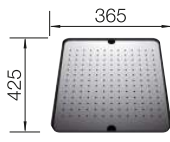

SUGGESTED OPTIONAL ACCESSORIES

Bamboo chopping board

239 449

Foldable Grid

238 482

Draining tray

513 485

BLANCO UNIT WITH SOLIS-U