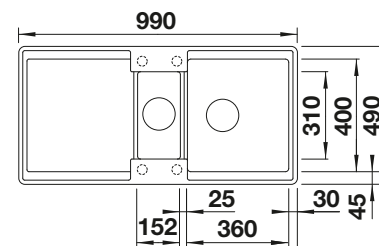

TECHNICAL DRAWING

○ Pre-drilled holes for tapping or drilling
Bowl depth 200/135 mm

SUGGESTED OPTIONAL ACCESSORIES

Floating grid

234 795

Crockery basket

231 693

Sink Drainer 2-in-1

527 644

BLANCO UNIT WITH ADIRA 6 S-F

ALTA-S II

see page 362

SELECT II 60/2 Orga

see page 425