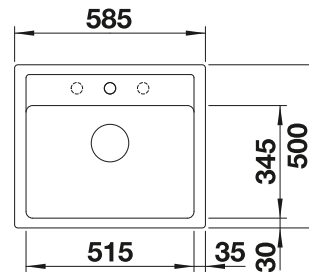

TECHNICAL DRAWING

○ Pre-drilled holes for tapping or drilling
Bowl depth 190 mm

SUGGESTED OPTIONAL ACCESSORIES

Solid beech chopping board
218313

Plastic chopping board in white
217611

BLANCO UNIT WITH LEGRA 6

MIDA-S

see page 391

BOTTON Pro 60/3 Manual

see page 437