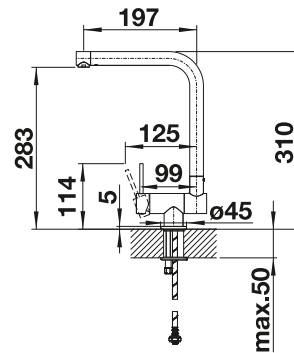

TECHNICAL DRAWING

Flowrate 11.83 l/min at 3 bar pressure