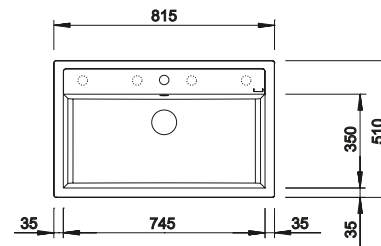

TECHNICAL DRAWING

○ Pre-drilled holes for tapping or drilling
Bowl depth 190 mm

SUGGESTED OPTIONAL ACCESSORIES

Beech wood chopping board
232 817

Corner caddy
235 866

Crockery basket with plate stack
507 829

BLANCO UNIT WITH DALAGO 8

KANO-S

see page 387

SOLON-IF

see page 439