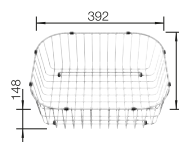

600 mm

Stainless steel
sinks

6

SUGGESTED OPTIONAL ACCESSORIES

Solid beech chopping board
218313

Plastic chopping board in white
217611

Crockery basket Stainless Steel
220573

BLANCO UNIT WITH DINAS 6 S