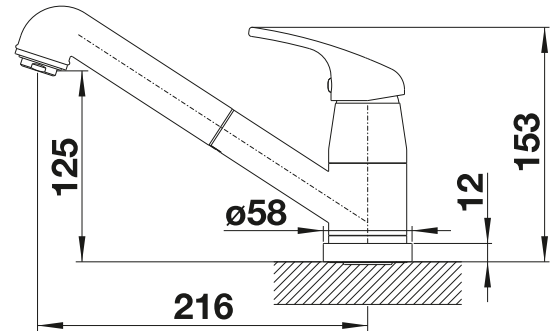

TECHNICAL DRAWING

Flowrate 8.25 l/min at 3 bar pressure

SCOPE OF SUPPLY

- 80° swivel spout
- Ø 35 mm tap hole required
- With ceramic disk cartridge
- Patented jet regulator for markedly reduced scaling
- Spray made of plastic
- Nylon-sheathed spray hose
- Hose weight for reliable retraction
- Flexible connector pipes, 950 mm long and 3/8" nut
- Stabilisation plate to increase the stability of the tap when fitted in stainless steel sinks
- With non-return valve and thus guaranteed against reflux in accordance with EN 1717

SUGGESTED OPTIONAL ACCESSORIES

Dirt filter for corner valve
128 434

Jet regulator set for high-pressure mixer taps
521 746

Spray hose guide for kitchen mixer taps
511 920

RECOMMENDATION SOAP DISPENSER

LATO Soap dispenser

see page 415