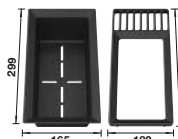

SUGGESTED OPTIONAL ACCESSORIES

Top rails

235906

Solid beech chopping board

225362

Sink Drainer 2-in-1

527644

BLANCO UNIT WITH NAYA 6