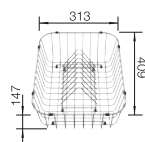

306

BLANCO

You will find detailed dimensions and drawings with cut-out details on the Internet at www.blanco.com. Information on Regulation (EG) 1907/2006 (REACH) can be found in the service chapter.

600 mm

Stainless steel
sinks

6