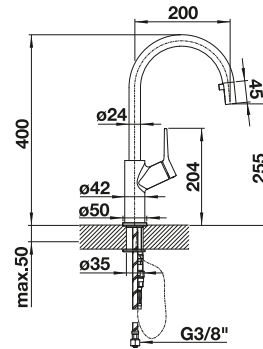

TECHNICAL DRAWING

Flowrate 9.14 l/min at 3 bar pressure