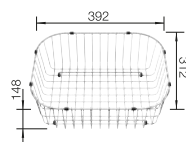

SUGGESTED OPTIONAL ACCESSORIES

Crockery basket Stainless Steel 220573	Drainer 230734