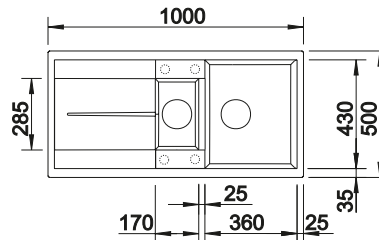

TECHNICAL DRAWING

Pre-drilled holes for tapping or drilling
Bowl depth 190/145 mm

SUGGESTED OPTIONAL ACCESSORIES

Solid beech chopping board
218313

256

BLANCO

Plastic chopping board in white
217611

Multifunctional colander
217796

BLANCO UNIT WITH METRA 6 S

LINUS-S

see page 375

SELECT II 60/3

see page 426