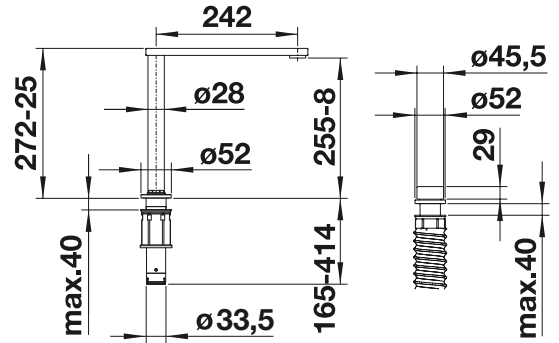

SCOPE OF SUPPLY

- 360° swivel spout for greater reach
- 2 x 35 mm Ø tap holes required for tap and operating lever
- With ceramic disk cartridge
- Patented jet regulator for markedly reduced scaling
- Flexible connector pipes, 700 mm long and 3/8" nut
- Stabilisation plate to increase the stability of the tap when fitted in stainless steel sinks
- Not compatible with IF/A models