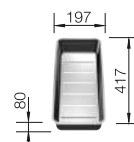

Multifunctional stainless steel colander
227692