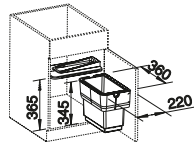

SCOPE OF SUPPLY

system for installation on hinged doors, system cover, 1 x 14 l bin

INSTALLATION NOTE

- Can be mounted on the left or right side