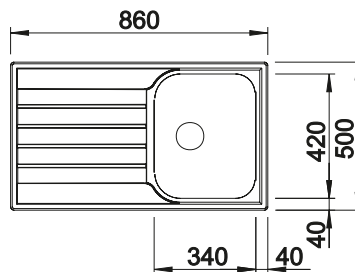

- Spacious drainer
- With 3 1/2" stainless steel basket strainer

450 cabinet size mm | Installation from above

SURFACE	SCOPE OF SUPPLY	REVERSIBLE
brushed finish	w/o drain remote control	514786

SCOPE OF SUPPLY	TECHNICAL DRAWING
waste kit with space-saving pipe, 3 1/2" basket strainer, seal	Bowl depth 170 mm