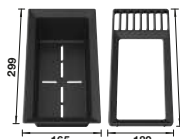

Sink Drainer 2-in-1
527 644