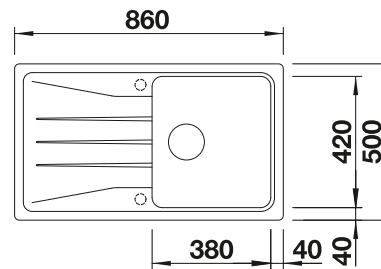

TECHNICAL DRAWING

○ Pre-drilled holes for tapping or drilling
Bowl depth 190 mm

SUGGESTED OPTIONAL ACCESSORIES

Solid beech chopping board
218313

Plastic chopping board in white
217611

Multifunctional wire basket
223297

BLANCO UNIT WITH SONA 5 S

KANO

see page 389

SELECT II 50/3

see page 429