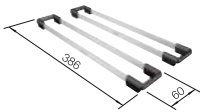

SCOPE OF SUPPLY

2 x ETAGON rails in stainless steel