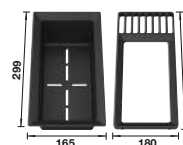

Solid beech chopping board
218313

Plastic chopping board in white
217 611

Sink Drainer 2-in-1
527 644

BLANCO UNIT WITH ADIRA XL 6 S

ALTA-S II
see page 362

SELECT II 60/2 Orga
see page 425

FARON XL 6 S SILGRANIT