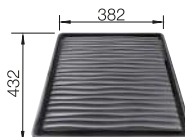

BLANCO UNIT WITH SUPRA 500-IF R12

MIDA-S

see page 391

FLEXON II 60/2

see page 430

BLANCODANA 6 STAINLESS STEEL

600 mm

- Spacious, convenient single bowl
- Practical continuous tap ledge
- Attractive modern design
- 3 1/2" basket strainer