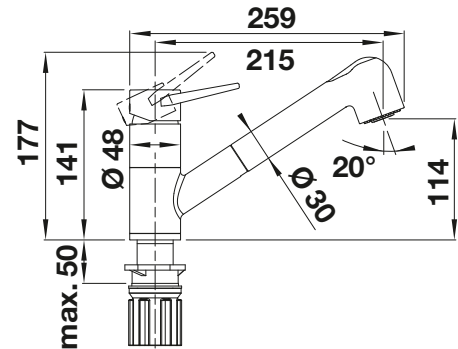

TECHNICAL DRAWING

Flowrate 9.23 l/min at 3 bar pressure

SCOPE OF SUPPLY

- 180° swivel spout for greater reach
- Ø 35 mm tap hole required
- With ceramic disk cartridge
- Patented jet regulator for markedly reduced scaling
- Spray made of plastic
- Nylon-sheathed spray hose
- Hose weight for reliable retraction
- Flexible connector pipes, 700 mm long and 3/8" nut
- Stabilisation plate to increase the stability of the tap when fitted in stainless steel sinks
- With non-return valve and thus guaranteed against reflux in accordance with EN 1717

SUGGESTED OPTIONAL ACCESSORIES

Dirt filter for corner valve
128434

Jet regulator set for high-pressure mixer taps
521746

Spray hose guide for kitchen mixer taps
511920

RECOMMENDATION SOAP DISPENSER

LATO Soap dispenser

see page 415