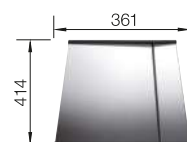

SUGGESTED OPTIONAL ACCESSORIES

Wooden chopping board

223074

Lay-on drainer

223067

Foldable Grid

238482

BLANCO UNIT WITH CLARON 400-U DURINOX