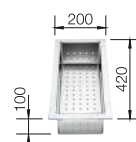

Colander stainless steel

219 649