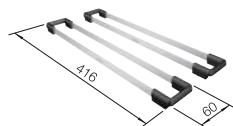

SUGGESTED OPTIONAL ACCESSORIES

Top rails
235 906