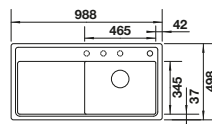

Bowl right

Bowl left

● black

526 068

526 065

● anthracite

523 902

523 924

● rock grey

523 903

523 926

● volcano grey

527 375

527 374

● white

523 905

523 929

● soft white

527 192

527 191

● coffee

523 908

523 933

Bowl depth

190 mm

190 mm

○
Pre-drilled holes for tapping or drilling

SCOPE OF SUPPLY
InFino drain system with remote control

waste kit with space-saving pipe, 3 1/2" InFino basket strainer with drain remote control (rotary switch)