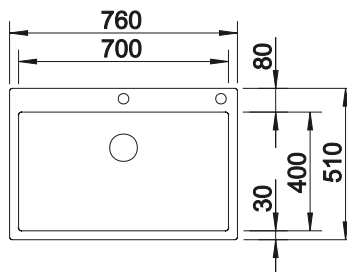

TECHNICAL DRAWING

Bowl depth 190 mm

SUGGESTED OPTIONAL ACCESSORIES

Wooden chopping board

223 074

Lay-on drainer

223 067

Multifunctional wire basket

223 297

BLANCO UNIT WITH CLARON 700-IF/A DURINOX

drink.filter EVOL-S Pro

see page 334

SOLON-IF

see page 439