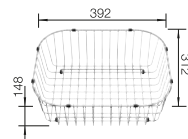

SUGGESTED OPTIONAL ACCESSORIES

Crockery basket Stainless Steel
220573