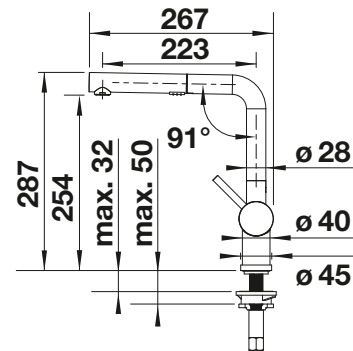

TECHNICAL DRAWING

Flowrate 7.93 l/min at 3 bar pressure

SCOPE OF SUPPLY

- 140° swivel spout for greater reach
- Ø 35 mm tap hole required
- With ceramic disk cartridge
- Patented jet regulator for markedly reduced scaling
- Spray made of metal
- Metal-sheathed spray hose
- BLANCO hose weight for extended reach
- Flexible connector pipes, 700 mm long and 3/8" nut
- Stabilisation plate to increase the stability of the tap when fitted in stainless steel sinks
- With non-return valve and thus guaranteed against reflux in accordance with EN 1717

SUGGESTED OPTIONAL ACCESSORIES

Dirt filter for corner valve 128434	Spray hose guide for kitchen mixer taps 511920

RECOMMENDATION SOAP DISPENSER

LATO Soap dispenser

see page 415