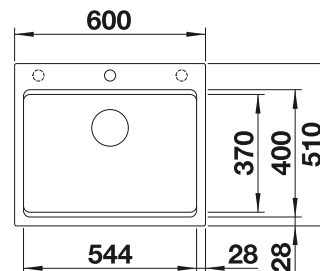

TECHNICAL DRAWING

○ Pre-drilled holes for tapping or drilling
Bowl depth 220 mm
Drainage components must be ordered separately.