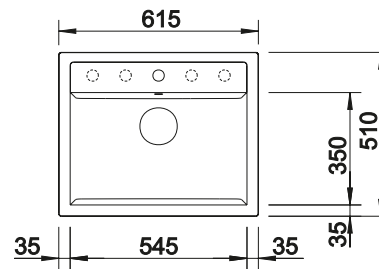

TECHNICAL DRAWING

○ Pre-drilled holes for tapping or drilling
Bowl depth 190 mm

SUGGESTED OPTIONAL ACCESSORIES

Beech wood chopping board
232 817

Corner caddy
235 866

Crockery basket with plate stack
507 829

BLANCO UNIT WITH DALAGO 6

KANO-S

see page 387

SELECT II 60/2

see page 426