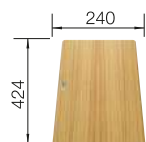

Bowl depth 190 mm
Cut-out radius: 10 mm
Please order waste connections for combinations of two individual bowls separately.

SUGGESTED OPTIONAL ACCESSORIES

Ash compound chopping board
230 700

Silver-coloured safety glass cutting board
227 697