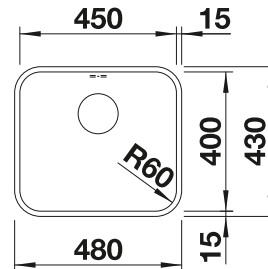

TECHNICAL DRAWING

Bowl depth 175 mm
Note: Please order drain connections for combinations of two individual bowls separately.