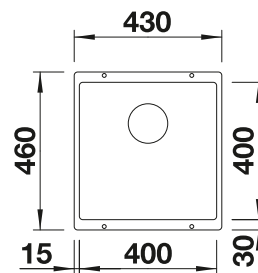

Bowl depth 190 mm
Cut-out radius: 10 mm
Please order waste connections for combinations of two individual bowls separately.

SUGGESTED OPTIONAL ACCESSORIES

Ash compound chopping board
230 700

Silver-coloured safety glass cutting board
227 697