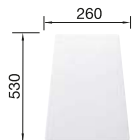

UNIVERSAL CUTTING BOARDS FOR INSET INSTALLATION

- Plastic chopping board in white
- for sinks and bowls with a width of 510 mm
- plastic
- 23 x 540 x 260 mm

210521

- Plastic chopping board in white
- for sinks and bowls with a width of 500 mm
- plastic
- 23 x 260 x 530 mm