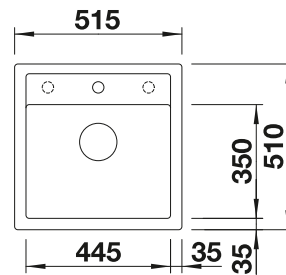

TECHNICAL DRAWING

○ Pre-drilled holes for tapping or drilling
Bowl depth 190 mm

SUGGESTED OPTIONAL ACCESSORIES

Beech wood chopping board
232817

Corner caddy
235866

Crockery basket with plate stack
507829

BLANCO UNIT WITH DALAGO 5

KANO

see page 388

SELECT II 50/3

see page 429