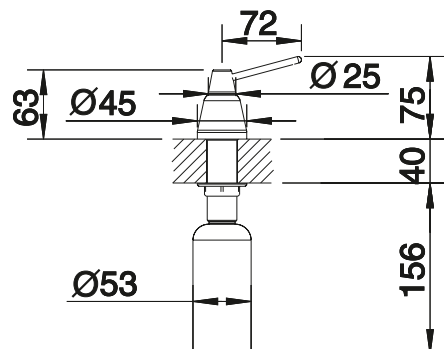

TECHNICAL DRAWING

- Content: 250 ml
- Additional Ø 35 mm hole required