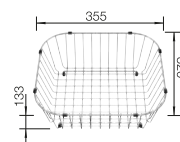

204

BLANCO

You will find detailed dimensions and drawings with cut-out details on the Internet at www.blanco.com. Information on Regulation (EG) 1907/2006 (REACH) can be found in the service chapter.