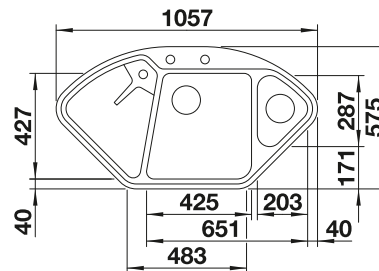

TECHNICAL DRAWING

Bowl depth 185/130 mm
Cut-out by template.

SUGGESTED OPTIONAL ACCESSORIES

Maple wood cutting board

232 841

Multifunctional wire basket

223 297

BLANCO UNIT WITH BLANCODELTA II