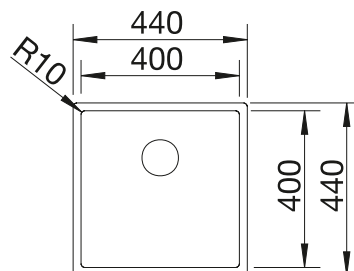

Please order drain connections for combinations of two individual bowls separately

SUGGESTED OPTIONAL ACCESSORIES

Wooden chopping board

223 074

Lay-on drainer

223 067

Foldable Grid

238 482