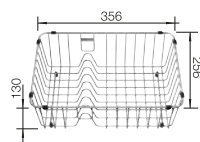

SUGGESTED OPTIONAL ACCESSORIES

Crockery basket

231 693