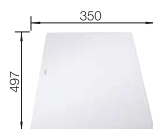

BOWL RADIUS

SCOPE OF SUPPLY

InFino drain system
with remote control

movable safety glass cutting board, multifunctional stainless steel colander, waste kit with space-saving pipe, 2 x 3 1/2" InFino basket strainer with drain remote control (rotary switch) for the main bowl

Glass cutting board white