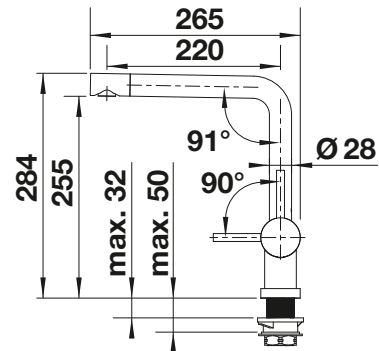

TECHNICAL DRAWING

Flowrate 14 (HP) / 5 (LP) l/min at 3 bar pressure

SCOPE OF SUPPLY

- 360° swivel spout for greater reach
- Ø 35 mm tap hole required
- With ceramic disk cartridge
- Patented jet regulator for markedly reduced scaling
- Flexible connector pipes, 950 mm long and 3/8" nut
- Stabilisation plate to increase the stability of the tap when fitted in stainless steel sinks

SUGGESTED OPTIONAL ACCESSORIES

Dirt filter for corner valve 128434	Jet regulator set for high-pressure mixer taps 521746

RECOMMENDATION SOAP DISPENSER

LATO Soap dispenser

see page 415