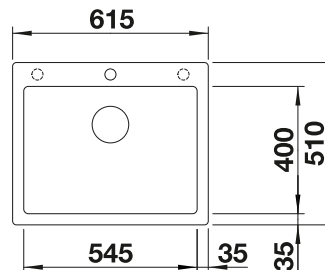

SCOPE OF SUPPLY

TECHNICAL DRAWING

- Pre-drilled holes for tapping or drilling

Bowl depth 220 mm

The optional ash compound chopping board can only be placed on the edge of the bowl if the diameter of the kitchen mixer tap is less than 48 mm.

Drainage components must be ordered separately.