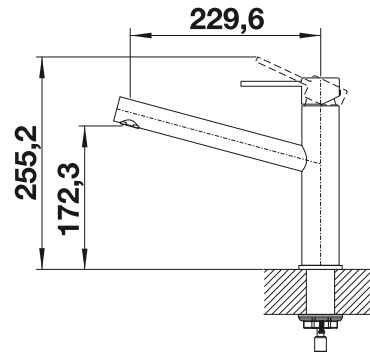

TECHNICAL DRAWING

Flowrate 13.2 l/min at 3 bar pressure

SCOPE OF SUPPLY

- 360° swivel spout for greater reach
- Ø 35 mm tap hole required
- With ceramic disk cartridge
- Patented jet regulator for markedly reduced scaling
- Flexible connector pipes, 700 mm long and 3/8" nut
- Stabilisation plate to increase the stability of the tap when fitted in stainless steel sinks

SUGGESTED OPTIONAL ACCESSORIES

Dirt filter for corner valve
128 434

Jet regulator set for high-pressure mixer taps
521 746

RECOMMENDATION SOAP DISPENSER

PIONA Soap dispenser

see page 414