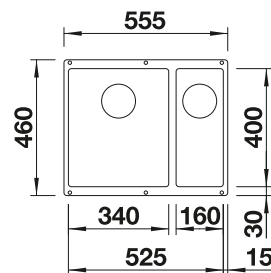

TECHNICAL DRAWING

Bowl depth 190/130 mm
Cut-out radius: 10 mm
Drainage components must be ordered separately.