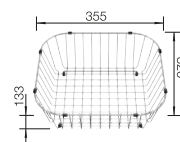

Crockery basket

514 238