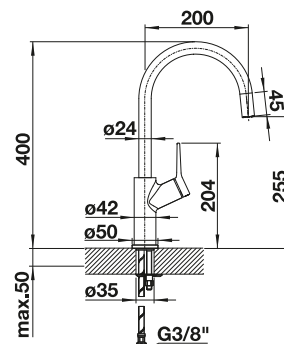

TECHNICAL DRAWING

Flowrate 11.85 l/min at 3 bar pressure