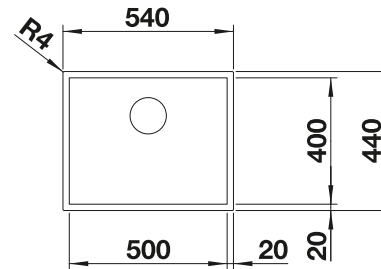

TECHNICAL DRAWING

Bowl depth 175 mm
Note: Please order drain connections for combinations of two individual bowls separately.