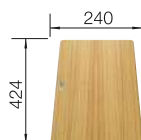

Ash compound chopping board
230 700