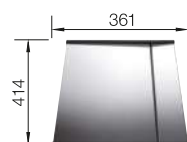

Lay-on drainer

223 067