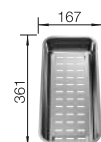

SUGGESTED OPTIONAL ACCESSORIES

Ash compound chopping board
229411

Multifunctional colander
223077

288

BLANCO