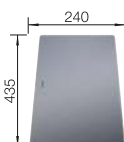

Silver-coloured safety glass
cutting board
227697