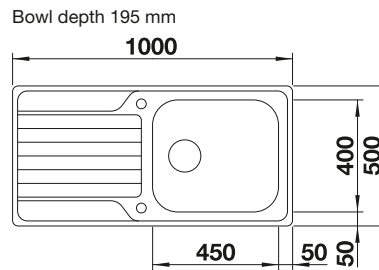

TECHNICAL DRAWING

600 mm

Stainless steel sinks

6

SUGGESTED OPTIONAL ACCESSORIES

Solid beech chopping board
218313

Plastic chopping board in white
217611

Crockery basket Stainless Steel
220573

BLANCO UNIT WITH DINAS XL 6 S

BLANCOWEGA-S II
see page 397

BOTTON Pro 60/3 Automatic
see page 436