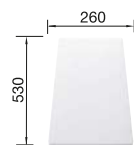

Solid beech chopping board
218313

Plastic chopping board in white
217 611

Sink Drainer 2-in-1
527 644

BLANCO UNIT WITH ADIRA XL 6 S

ALTA-S II
see page 362

SELECT II 60/2 Orga
see page 425

FARON XL 6 S SILGRANIT