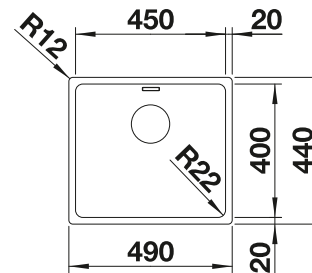

TECHNICAL DRAWING

Bowl depth 190 mm
Note: Installing a kitchen mixer tap, drain remote control or soap dispenser in laminate worktops requires a flexible sealing tape.

Please order drain connections for combinations of two individual bowls separately.