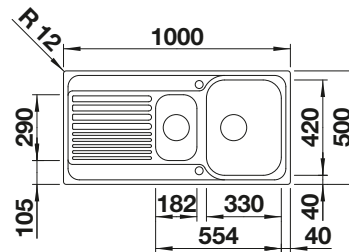

600 mm

Stainless steel sinks

6

SUGGESTED OPTIONAL ACCESSORIES

Solid beech chopping board	Stainless Steel colander	Crockery basket Stainless Steel
218313	240729	220573

BLANCO UNIT WITH TIPO II 6 S

DARAS-S	SINGOLO XL
see page 401	see page 440