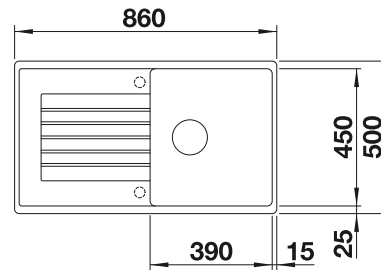

TECHNICAL DRAWING

○ Pre-drilled holes for tapping or drilling
Bowl depth 190 mm

SUGGESTED OPTIONAL ACCESSORIES

Solid beech chopping board
218313

Plastic chopping board in white
217611

Multifunctional wire basket
223297

BLANCO UNIT WITH ZIA 5 S

KANO

see page 389

SELECT II 50/2

see page 429

270

BLANCO

You will find detailed dimensions and drawings with cut-out details on the Internet at www.blanco.com. Information on Regulation (EG) 1907/2006 (REACH) can be found in the service chapter.