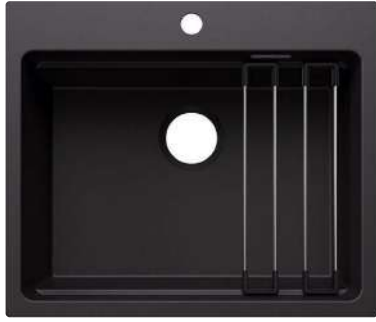

BLANCO UNIT WITH ETAGON 500-U FOR COLOURED COMPONENTS

FONTAS-S II Filter

see page 341

SELECT II 60/3 Orga

see page 425

ETAGON 6 FOR COLOURED COMPONENTS SILGRANIT

- Maximum colour flexibility by choosing complementing waste fitting set in satin gold, black matt, satin dark steel or satin platinum metal finishes (to be ordered with separate article number)
- Generous staggered bowl with added functionality
- Integrated step creates an additional functional level
- Clever system concept with versatile ETAGON rails
- High-quality features with the covered C-overflow and InFino drain system – elegantly integrated and easy-care