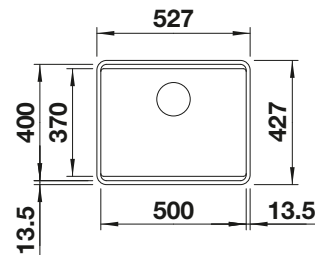

TECHNICAL DRAWING

Bowl depth 200 mm

For worktop thicknesses of 15 mm and over, a space for the overflow must be cut out on the underside.

Model-related detailed dimensions and drawings can be found with the cut-out information online at www.blanco.com.