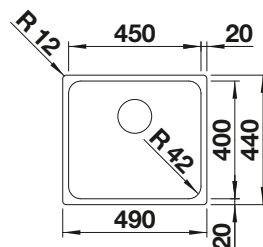

TECHNICAL DRAWING

Bowl depth 185 mm
Note: Please order drain connections for combinations of two individual bowls separately.