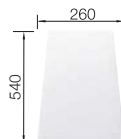

225362

Floating grid

234795

Plastic chopping board in white

210521

BLANCO UNIT WITH NAYA 45

KANO

see page 389