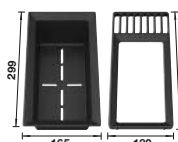

Sink Drainer 2-in-1
527644