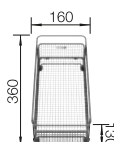

Multifunctional wire basket
223 297