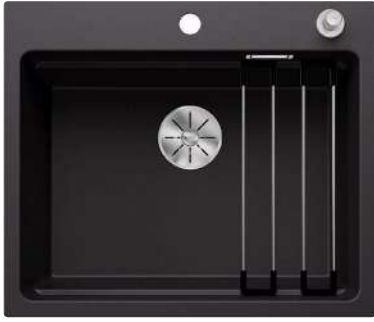

ETAGON 6 SILGRANIT

- Generous staggered bowl with added functionality
- Integrated step creates an additional functional level
- Clever system concept with versatile ETAGON rails
- High-quality features with the covered C-overflow and InFino drain system – elegantly integrated and easy-care
- Installation from above, with elegant, low-profile rim and continuous tap ledge

reddot award 2017
winner

600

cabinet
size mm

Installation
from above

COLOUR

black

anthracite

rock grey

volcano grey

white

soft white

tartufo

coffee

SCOPE OF SUPPLY

with drain remote control, with accessories
w/o drain remote control, with accessories

525 889
525 890

with drain remote control, with accessories
w/o drain remote control, with accessories

524 529
524 539

with drain remote control, with accessories
w/o drain remote control, with accessories

524 530
524 540

with drain remote control, with accessories
w/o drain remote control, with accessories

527 260
527 259

with drain remote control, with accessories
w/o drain remote control, with accessories

524 533
524 543

with drain remote control, with accessories
w/o drain remote control, with accessories

527 077
527 076

with drain remote control, with accessories
w/o drain remote control, with accessories

524 536
524 546

with drain remote control, with accessories
w/o drain remote control, with accessories

524 538
524 548

SCOPE OF SUPPLY

2 x ETAGON rails in stainless steel, waste kit with space-saving pipe,
3 ½" InFino basket strainer with drain remote control (pop-up, chrome-plated)
or
2 x ETAGON rails in stainless steel, waste kit with space-saving pipe,
3 ½" InFino basket strainer