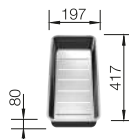

Multifunctional stainless steel colander
227 692