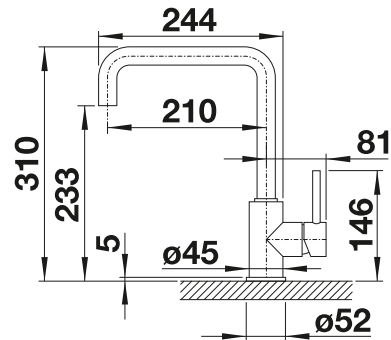

TECHNICAL DRAWING

Flowrate 15 l/min at 3 bar pressure

SCOPE OF SUPPLY

- 360° swivel spout for greater reach
- Ø 35 mm tap hole required
- With ceramic disk cartridge
- Patented jet regulator for markedly reduced scaling
- Flexible connector pipes, 500 mm long and 3/8" nut
- Stabilisation plate to increase the stability of the tap when fitted in stainless steel sinks

SUGGESTED OPTIONAL ACCESSORIES

Dirt filter for corner valve
128 434

Jet regulator set for high-pressure mixer taps
521 746

RECOMMENDATION SOAP DISPENSER

LATO Soap dispenser

see page 415