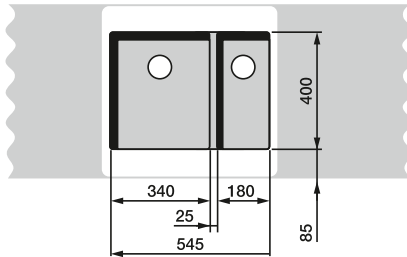

BLANCO ANDANO

60 cm cabinet

ANDANO 340/180-U

70/80 cm cabinet

ANDANO 400-U + ANDANO 180-U +
Bowl connection 225088

80 cm cabinet

ANDANO 340-U + ANDANO 340-U +
Bowl connection 225088

90 cm cabinet