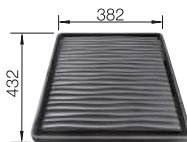

2 x ETAGON rails

TECHNICAL DRAWING

○ Pre-drilled holes for tapping or drilling
Bowl depth 220 mm

SUGGESTED OPTIONAL ACCESSORIES

Ash compound chopping
board
230 700Drainer
230 734

BLANCO UNIT WITH ETAGON 6

drink.filter EVOL-S Pro