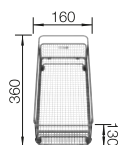

Multifunctional wire basket
223297