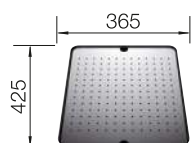

- When placed on the worktop, the draining tray can replace a drainer
- Provides enough room for washed items
- Made of high-quality plastic with a stainless steel insert
- Ideal when combined with a single or double bowl

ADDITIONAL DRAIN TRAYS