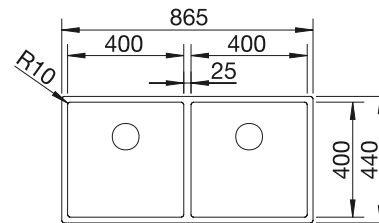

TECHNICAL DRAWING

Bowl depth 190/190 mm

SUGGESTED OPTIONAL ACCESSORIES

Colander stainless steel

219649

Foldable Grid

238482

Multifunctional wire basket

223297

BLANCO UNIT WITH CLARON 400/400-U

drink.filter EVOL-S Pro

see page 334

SOLON-IF

see page 439