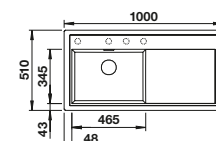

Bowl right

Bowl left

● black

526 062

526 059

● anthracite

523 964

523 994

● rock grey

523 965

523 996

● volcano grey

527 372

527 370

● white

523 968

524 001

● soft white

527 189

527 187

● tartufo

523 971

524 007

● coffee

523 973

524 011

Bowl depth

190 mm

190 mm

○
Pre-drilled holes for tapping or drilling

SCOPE OF SUPPLY
InFino drain system with remote control

waste kit with space-saving pipe, 3 1/2" InFino basket strainer with drain remote control (rotary switch)