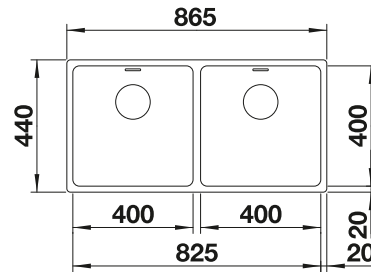

TECHNICAL DRAWING

Bowl depth 190/190 mm
Note: Installing a kitchen mixer tap, drain remote control or soap dispenser in laminate worktops requires a flexible sealing tape.