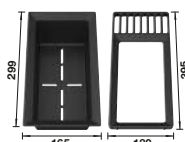

Sink Drainer 2-in-1
527 644