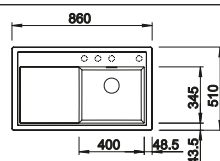

Bowl right

Bowl left

● black

526 037

526 034

● anthracite

523 781

523 850

● rock grey

523 785

523 851

● volcano grey

527 361

527 359

● white

523 788

523 854

● soft white

527 178

527 176

● tartufo

523 796

523 859

● coffee

523 798

523 861

Bowl depth

190 mm

190 mm

○
Pre-drilled holes for tapping
or drilling