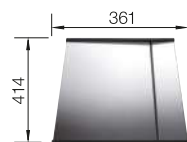

SUGGESTED OPTIONAL ACCESSORIES

Wooden chopping board

223 074

Colander stainless steel

219 649

Lay-on drainer

223 067

BLANCO UNIT WITH CLARON-IF/A