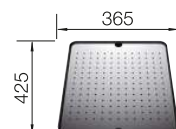

SUGGESTED OPTIONAL ACCESSORIES

Bamboo chopping board

239 449

Top rails

235 906

Draining tray

513 485

BLANCO UNIT WITH SOLIS-IF/A