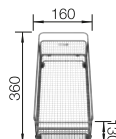

BLANCO UNIT WITH CLARON 400/400-U

drink.filter EVOL-S Pro

see page 334

SOLON-IF

see page 439