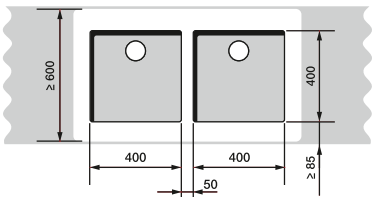

100 cm cabinet