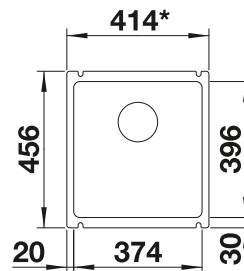

TECHNICAL DRAWING

Bowl depth 185 mm
Cut-out radius: 15 mm

Note: minimum worktop thickness 25 mm. Please follow the assembly instructions.