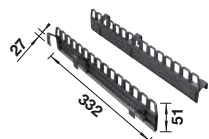

SUGGESTED OPTIONAL ACCESSORIES

SELECT Clip	MOVEX	SELECT AutoMove	AktivBio-Cover for 6l-Bin	bin lid 15 liter
521 300	519357	521 301*	524219	229338