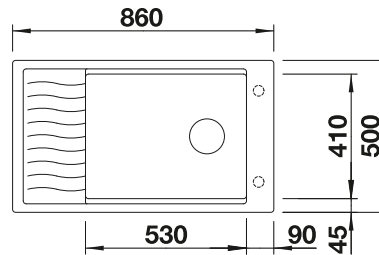

TECHNICAL DRAWING

○ Pre-drilled holes for tapping or drilling
Bowl depth 190 mm

SUGGESTED OPTIONAL ACCESSORIES

Solid beech chopping board
218313

Plastic chopping board in white
217611

Multifunctional colander
227689

BLANCO UNIT WITH ELON XL 8 S

CARENA-S Vario
see page 369

SOLON-IF
see page 439

240

BLANCO

You will find detailed dimensions and drawings with cut-out details on the Internet at www.blanco.com. Information on Regulation (EG) 1907/2006 (REACH) can be found in the service chapter.