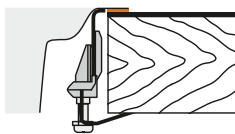

STAINLESS STEEL: INSTALLATION FROM ABOVE, FLAT LAY-ON