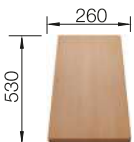

SUGGESTED OPTIONAL ACCESSORIES

Solid beech chopping board
218313

Plastic chopping board in white
217611

Corner caddy
235866

BLANCO UNIT WITH METRA 5 S

LINUS

see page 378

SELECT II 50/2