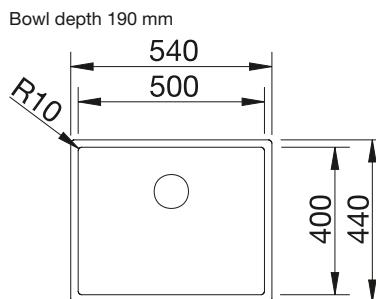

SUGGESTED OPTIONAL ACCESSORIES

Wooden chopping board

223 074

Lay-on drainer

223 067

Foldable Grid

238 482

BLANCO UNIT WITH CLARON 500-U DARK STEEL EDITION

BLANCO CULINA-S II Mini

see page 352

SELECT II XL 60/3 Orga

see page 425