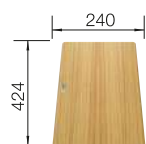

SUGGESTED OPTIONAL ACCESSORIES

Ash compound chopping
board
230700