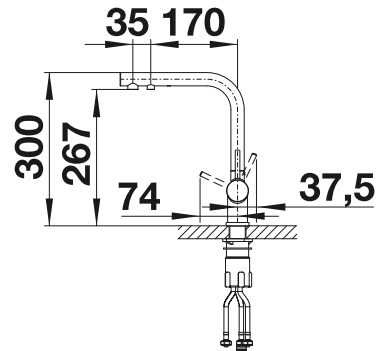

TECHNICAL DRAWING

Flowrate 9.5 l/min at 3 bar pressure

SCOPE OF SUPPLY

- 360° swivel spout for greater reach
- Ø 35 mm tap hole required
- Ceramic valve and disk cartridge
- Clear stream aerator
- Flexible connector pipes, 500 mm long and 3/8" nut
- Stabilisation plate to increase the stability of the tap when fitted in stainless steel sinks
- Filter system not included

SUGGESTED OPTIONAL ACCESSORIES

Drink Filter Set Soft L	Dirt filter for corner valve
527 453	128 434

RECOMMENDATION SOAP DISPENSER

LATO Soap dispenser

see page 415