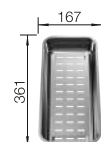

SUGGESTED OPTIONAL ACCESSORIES

Ash compound chopping
board
229 421

Safety glass cutting board
224 629

Multifunctional colander
223 077