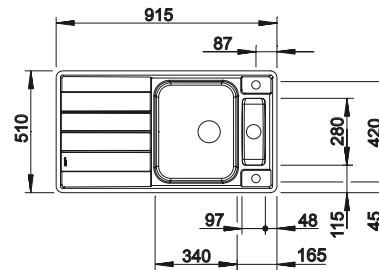

TECHNICAL DRAWING

Bowl depth 190/60 mm

500 mm

Stainless steel sinks

6

SUGGESTED OPTIONAL ACCESSORIES

Cutting pad 225 469	Bridge chopping board 225 331	Multifunctional colander 224 787

320

BLANCO

BLANCO UNIT WITH AXIS III 5 S-IF

LINEE-S see page 353	SELECT II 50/3 see page 429

You will find detailed dimensions and drawings with cut-out details on the Internet at www.blanco.com. Information on Regulation (EG) 1907/2006 (REACH) can be found in the service chapter.