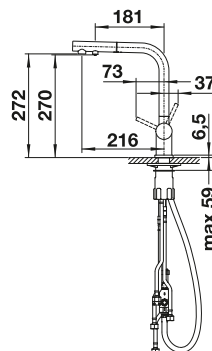

TECHNICAL DRAWING

Flowrate 7.7 l/min at 3 bar pressure

SCOPE OF SUPPLY

- 180° swivel spout for greater reach
- Ø 35 mm tap hole required
- Ceramic valve and disk cartridge
- Clear stream aerator
- Spray made of metal
- Nylon-sheathed spray hose
- Hose weight for reliable retraction
- Flexible connector pipes, 500 mm long and 3/8" nut
- Stabilisation plate to increase the stability of the tap when fitted in stainless steel sinks
- With non-return valve and thus guaranteed against reflux in accordance with EN 1717
- Filter system not included

SUGGESTED OPTIONAL ACCESSORIES

Drink Filter Set Soft L 527 453	Spray hose guide for kitchen mixer taps 511 920	Dirt filter for corner valve 128 434

RECOMMENDATION SOAP DISPENSER

LATO Soap dispenser

see page 415