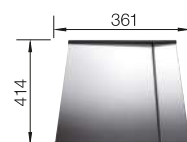

Lay-on drainer

223 067