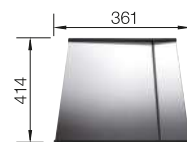

waste kit with space saving pipe, 3 1/2" InFino basket strainer, fixing kit

TECHNICAL DRAWING

Bowl depth 190 mm

SUGGESTED OPTIONAL ACCESSORIES

Wooden chopping board

223 074

Lay-on drainer

223 067