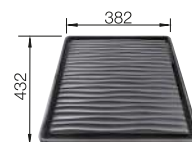

Drainer

230 734