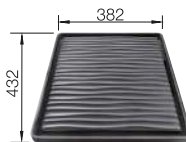

ETAGON 700-U STAINLESS STEEL

800 mm

- Generous staggered bowl with added functionality
- Integrated step creates an additional functional level
- Clever system concept with versatile ETAGON rails
- High-quality features with the covered C-overflow and InFino drain system – elegantly integrated and easy-care

Undermount

Stainless steel
bowls

CABINET SIZE MM

800

ETAGON 700-U

● satin polish

524 270

Bowl depth

190 mm

BOWL RADIUS

SCOPE OF SUPPLY

InFino drain system
without remote control

2 x ETAGON rails in stainless steel, waste kit with space-saving pipe, 3 1/2" InFino basket strainer, fixing kit

2 x ETAGON rails

SUGGESTED OPTIONAL ACCESSORIES

BLANCO UNIT WITH ETAGON 700-U

Ash compound chopping board
230 700

Multifunctional colander
231 396

Drainer
230 734

drink.filter EVOL-S Pro
see page 334

FLEXON II Low 80/3
see page 433