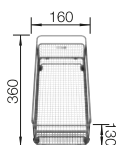

Multifunctional wire basket
223297