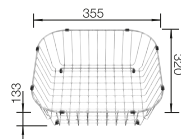

SUGGESTED OPTIONAL ACCESSORIES

Crockery basket

Drainer

514238

230734