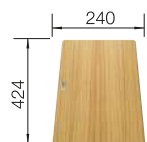

SUGGESTED OPTIONAL ACCESSORIES

Ash compound chopping board
230 700

Multifunctional stainless steel colander
227 692

Foldable Grid
238 482

BLANCO UNIT WITH ANDANO 400-U

SONEA-S Flexo
see page 358

FLEXON II 45/2
see page 431