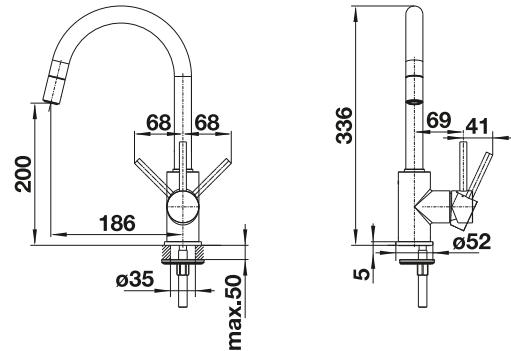

TECHNICAL DRAWING

Flowrate 10 l/min at 3 bar pressure

SCOPE OF SUPPLY

- 360° swivel spout for greater reach
- Ø 35 mm tap hole required
- With ceramic disk cartridge
- Patented jet regulator for markedly reduced scaling
- Spray made of plastic
- Nylon-sheathed spray hose
- Hose weight for reliable retraction
- Flexible connector pipes, 500 mm long and 3/8" nut
- Stabilisation plate to increase the stability of the tap when fitted in stainless steel sinks
- With non-return valve and thus guaranteed against reflux in accordance with EN 1717

SUGGESTED OPTIONAL ACCESSORIES

Dirt filter for corner valve 128 434	Spray hose guide for kitchen mixer taps 511 920

RECOMMENDATION SOAP DISPENSER

LATO Soap dispenser

see page 415