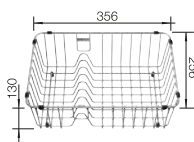

Plastic chopping board in white

217611

BLANCO UNIT WITH NAYA 8 S

KANO-S

see page 387

BOTTON II 30/2

see page 438

ZIA 8 S SILGRANIT