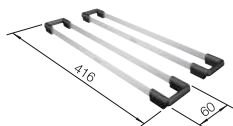

SUGGESTED OPTIONAL ACCESSORIES

Top rails

235906