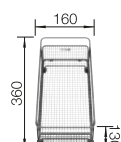

Multifunctional wire basket

223 297