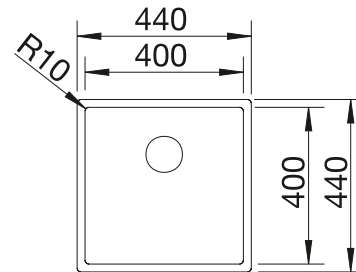

TECHNICAL DRAWING

Bowl depth 190 mm
Please order drain connections for combinations of two individual bowls separately