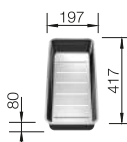

Multifunctional stainless steel colander
227 692