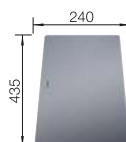

Silver-coloured safety glass cutting board
227 697