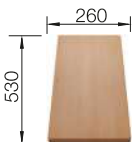

Bowl depth 160/160 mm

SUGGESTED OPTIONAL ACCESSORIES

Solid beech chopping board
218313

Plastic chopping board in white
217611

Crockery basket Stainless Steel
220573

BLANCO UNIT WITH TIPO 8

DARAS-S

see page 401