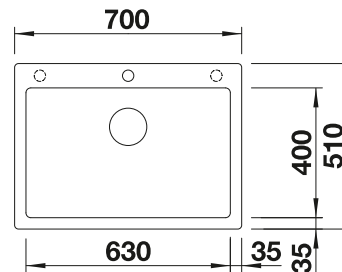

SCOPE OF SUPPLY

TECHNICAL DRAWING

- Pre-drilled holes for tapping or drilling

Bowl depth 220 mm

The optional ash compound chopping board can only be placed on the edge of the bowl if the diameter of the kitchen mixer tap is less than 48 mm.

Drainage components must be ordered separately.