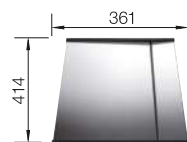

SUGGESTED OPTIONAL ACCESSORIES

Wooden chopping board

223 074

Lay-on drainer

223 067

Foldable Grid

238 482

BLANCO UNIT WITH CLARON 500-U DARK STEEL EDITION