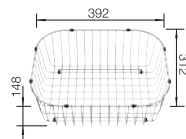

TECHNICAL DRAWING

Bowl depth 165/165 mm

800 mm

Stainless steel sinks

6

SUGGESTED OPTIONAL ACCESSORIES

Crockery basket Stainless Steel
220573

BLANCO UNIT WITH LANTOS 8 S-IF COMPACT