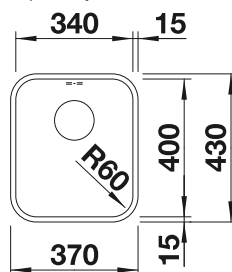

TECHNICAL DRAWING

Bowl depth 175 mm
Note: Please order drain connections for combinations of two individual bowls separately.