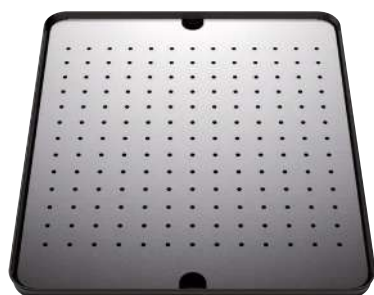

ADDITIONAL DRAIN TRAYS

- When placed on the worktop, the draining tray can replace a drainer
- Provides enough room for washed items
- Made of high-quality plastic with a stainless steel insert
- Ideal when combined with a single or double bowl

- Draining tray
- with stainless steel insert
- black
- stainless steel/plastic
- 365 x 425 mm

513 485