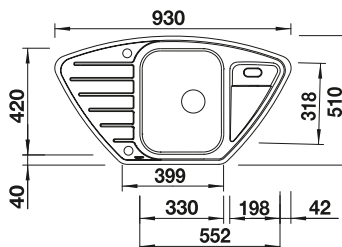

- Wide sink family range with clear shapes
- Elegant IF flat-rim for flushmount and for installation from above
- Compact drainer
- With 3 1/2" stainless steel basket strainer
- With drain remote control
- Suitable for corner and line designs

900
x
900

corner cabinet
size mm

Flat
rim IF

SURFACE	SCOPE OF SUPPLY	BOWL CENTRED
brushed finish	with drain remote control	516277

SCOPE OF SUPPLY	TECHNICAL DRAWING
waste kit with space-saving pipe, 3 1/2" basket strainer with drain remote control (rotary switch)	Bowl depth 170/35 mm Cut-out by template.

Note:
if installing into a 60 cm corner base cabinet, the wall units underneath should be sawn out for the additional bowl drainage. A dishwasher can be planned in to the left of the sink bowl.