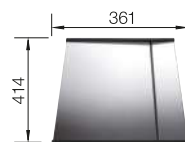

SUGGESTED OPTIONAL ACCESSORIES

Wooden chopping board

223 074

Colander stainless steel

219 649

Lay-on drainer

223 067

BLANCO UNIT WITH CLARON 400-IF