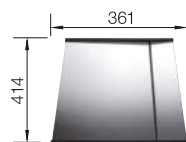

Wooden chopping board

223 074

Colander stainless steel

219 649

Lay-on drainer

223 067

BLANCO UNIT WITH CLARON 400-IF/A

drink.filter EVOL-S Pro