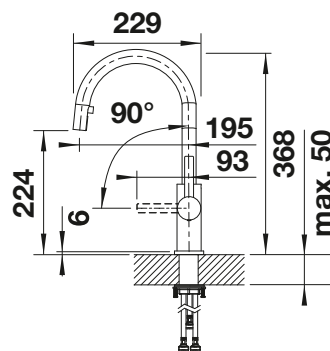

TECHNICAL DRAWING

Flowrate 8.5 (HP) / 5 (LP) l/min at 3 bar pressure