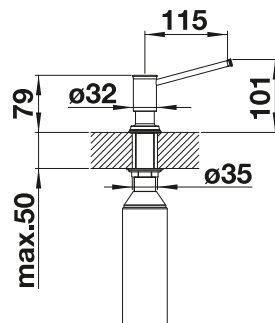

SCOPE OF SUPPLY

TECHNICAL DRAWING

Please note: Ø 35 mm tap hole required
bottle content: 500 ml