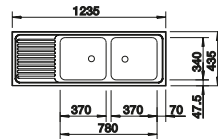

137034

Please order 1 1/2" dual waste kit separately.
Bowl dimensions: 370 x 340 x 150 mm
Cut-out dimensions: 1217 x 417 mm

PLANNING NOTE

900 mm

Stainless steel
sinks

6

SUGGESTED OPTIONAL ACCESSORIES

Crockery basket