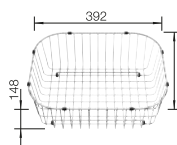

450 mm

Stainless steel
sinks

6

SUGGESTED OPTIONAL ACCESSORIES

Solid beech chopping board
218313

Plastic chopping board in white
217611

Crockery basket Stainless Steel
220573

BLANCO UNIT WITH TIPO 45 S