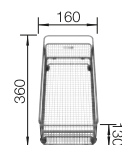

Multifunctional wire basket

223297