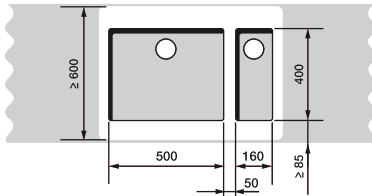

80 cm cabinet