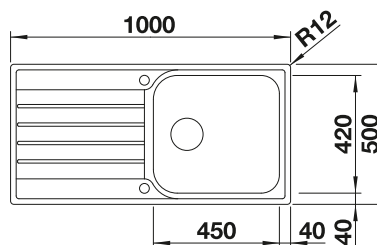

- Large bowl size
- Spacious drainer
- Can be installed reversibly
- With 3 1/2" stainless steel basket strainer
- With drain remote control

600 cabinet size mm | Installation from above

SURFACE	SCOPE OF SUPPLY	REVERSIBLE
brushed finish	with drain remote control	518519

SCOPE OF SUPPLY	TECHNICAL DRAWING
waste kit with space-saving pipe, 3 1/2" basket strainer with drain remote control (rotary switch), seal	Bowl depth 160 mm