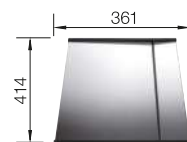

Lay-on drainer

223067