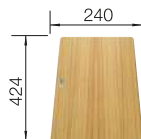

Ash compound chopping board
230 700