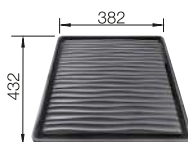

137034

PLANNING NOTE

Please order 1 1/2" dual waste kit separately.
Bowl dimensions: 370 x 340 x 150 mm
Cut-out dimensions: 842 x 417 mm

SUGGESTED OPTIONAL ACCESSORIES

Crockery basket

Drainer

514238

230734