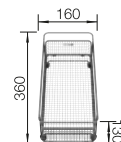

Multifunctional wire basket

223297