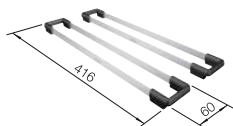

SUGGESTED OPTIONAL ACCESSORIES

Top rails
235 906