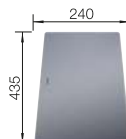

Silver-coloured safety glass cutting board
227 697