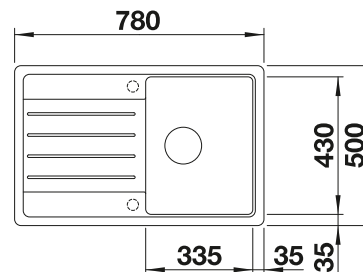

TECHNICAL DRAWING

○ Pre-drilled holes for tapping or drilling
Bowl depth 190 mm

SUGGESTED OPTIONAL ACCESSORIES

Solid beech chopping board
218313

Plastic chopping board in white
217611

BLANCO UNIT WITH LEGRA 45 S

MIDA

see page 393

BOTTON II 30/2

see page 438