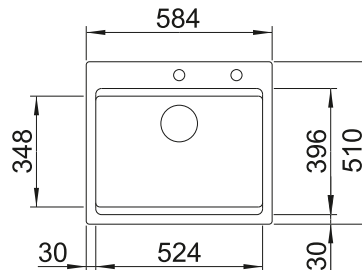

TECHNICAL DRAWING

Bowl depth 215 mm
Holes for a kitchen mixer tap and drain remote control are provided.

Includes: two tap holes, drain remote control and PuraPlus coating.