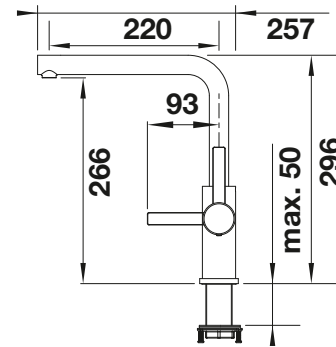

TECHNICAL DRAWING

Flowrate 10.7 l/min at 3 bar pressure

SCOPE OF SUPPLY

- 360° swivel spout for greater reach
- Ø 35 mm tap hole required
- With ceramic disk cartridge
- Patented jet regulator for markedly reduced scaling
- Flexible connector pipes, 700 mm long and 3/8" nut
- Stabilisation plate to increase the stability of the tap when fitted in stainless steel sinks

SUGGESTED OPTIONAL ACCESSORIES

Dirt filter for corner valve

128434

RECOMMENDATION SOAP DISPENSER

PIONA Soap dispenser

see page 414