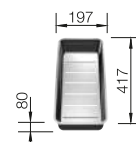

Multifunctional stainless steel colander
227692