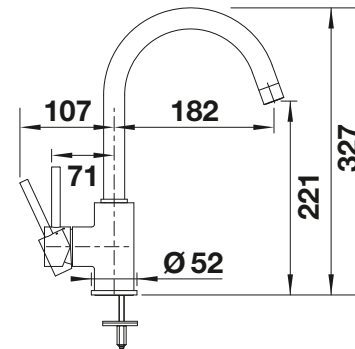

TECHNICAL DRAWING

Flowrate 15.12 l/min at 3 bar pressure

SCOPE OF SUPPLY

- 360° swivel spout for greater reach
- Ø 35 mm tap hole required
- With ceramic disk cartridge
- Patented jet regulator for markedly reduced scaling
- Flexible connector pipes, 500 mm long and 3/8" nut
- Stabilisation plate to increase the stability of the tap when fitted in stainless steel sinks

SUGGESTED OPTIONAL ACCESSORIES

Dirt filter for corner valve 128 434	Jet regulator set for high-pressure mixer taps 521 746

RECOMMENDATION SOAP DISPENSER

LATO Soap dispenser

see page 415