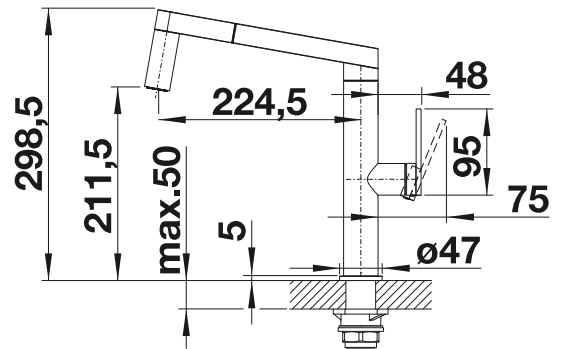

TECHNICAL DRAWING

Flowrate 7.2 l/min at 3 bar pressure

SCOPE OF SUPPLY

- 160° swivel spout for greater reach
- Ø 35 mm tap hole required
- With ceramic disk cartridge
- Clear stream aerator
- Spray made of metal
- Metal-sheathed spray hose
- Hose weight for reliable retraction
- Flexible connector pipes, 700 mm long and 3/8" nut
- Stabilisation plate to increase the stability of the tap when fitted in stainless steel sinks
- With non-return valve and thus guaranteed against reflux in accordance with EN 1717

SUGGESTED OPTIONAL ACCESSORIES

Dirt filter for corner valve 128434	Spray hose guide for kitchen mixer taps 511920

RECOMMENDATION SOAP DISPENSER

PIONA Soap dispenser

see page 414