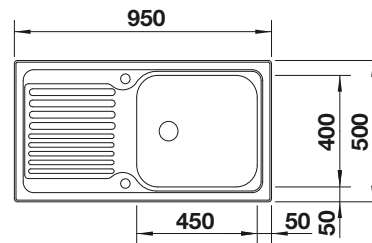

600 mm

Stainless steel sinks

6

SUGGESTED OPTIONAL ACCESSORIES

Solid beech chopping board
218313

Plastic chopping board in white
217611

Crockery basket Stainless Steel
220573

BLANCO UNIT WITH TIPO XL 6 S