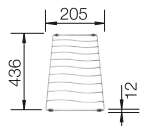

SCOPE OF SUPPLY

stainless steel drainer grid, waste kit with space-saving pipe, 3 1/2" InFino basket strainer with drain remote control (rotary switch)
or
stainless steel drainer grid, waste kit with space-saving pipe, 3 1/2" InFino basket strainer

Drainer grid