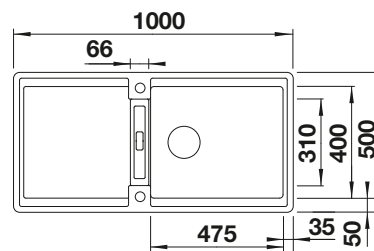

TECHNICAL DRAWING

Bowl depth 200 mm

SUGGESTED OPTIONAL ACCESSORIES

Solid beech chopping board
218313

Plastic chopping board in white
217 611

Sink Drainer 2-in-1
527 644

BLANCO UNIT WITH ADIRA XL 6 S

ALTA-S II
see page 362

SELECT II 60/2 Orga
see page 425