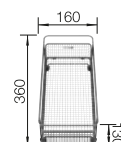

Multifunctional wire basket
223297