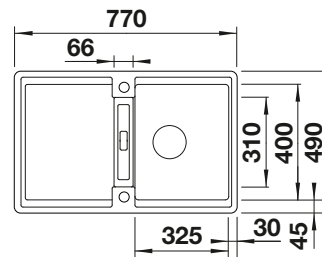

TECHNICAL DRAWING

Bowl depth 200 mm

SUGGESTED OPTIONAL ACCESSORIES

Sink Drainer 2-in-1

527 644

Floating grid

234 795

Crockery basket

231 693

BLANCO UNIT WITH ADIRA 45 S-F

ALTA II

see page 364

SELECT II 45/2

see page 429