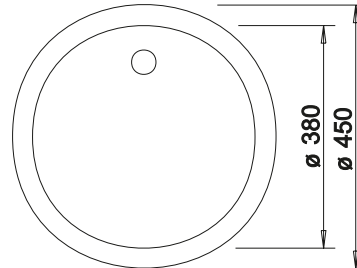

TECHNICAL DRAWING

Bowl depth 165 mm
Installing a kitchen mixer tap, drain remote control or soap dispenser in laminate worktops requires a flexible sealing tape.