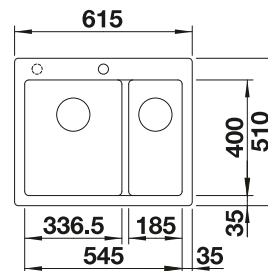

TECHNICAL DRAWING

- Pre-drilled holes for tapping or drilling

Bowl depth 220/220 mm

The optional ash compound chopping board can only be placed on the edge of the bowl if the diameter of the kitchen mixer tap is less than 48 mm.