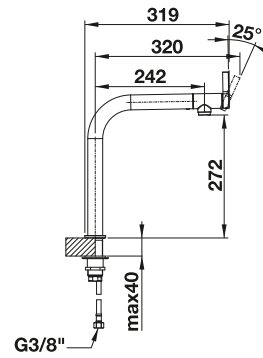

TECHNICAL DRAWING

Flowrate 9.1 l/min at 3 bar pressure

SCOPE OF SUPPLY

- 200° swivel spout for greater reach
- Ø 35 mm tap hole required
- With ceramic disk cartridge
- Patented jet regulator for markedly reduced scaling
- Flexible connector pipes, 950 mm long and 3/8" nut
- Stabilisation plate to increase the stability of the tap when fitted in stainless steel sinks

SUGGESTED OPTIONAL ACCESSORIES

Dirt filter for corner valve

128434

RECOMMENDATION SOAP DISPENSER

PIONA Soap dispenser

see page 414