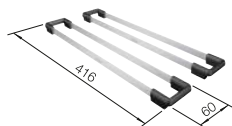

Top rails
235 906