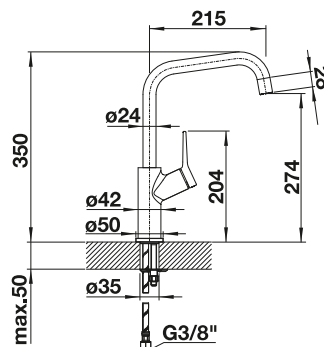

TECHNICAL DRAWING

Flowrate 11.85 l/min at 3 bar pressure