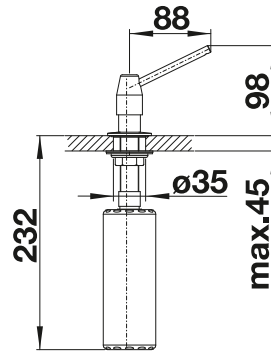

TECHNICAL DRAWING

- Ø 35 mm tap hole required
- bottle content: 300 ml