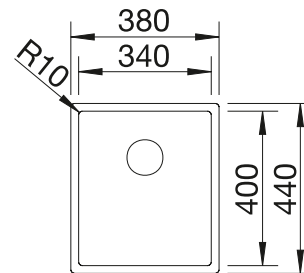

TECHNICAL DRAWING

Bowl depth 190 mm
Installing a kitchen mixer tap, drain remote control or soap dispenser in laminate worktops requires a flexible sealing tape

Please order drain connections for combinations of two individual bowls separately