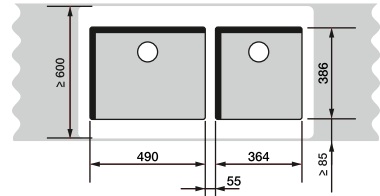

120 cm cabinet