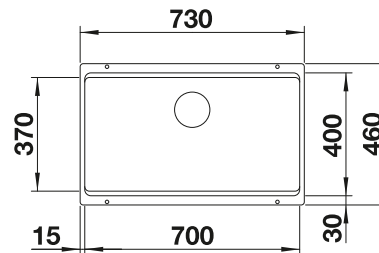

TECHNICAL DRAWING

Bowl depth 200 mm
Cut-out radius: 20 mm

SUGGESTED OPTIONAL ACCESSORIES

Ash compound chopping
board
230 700

Silver-coloured safety glass
cutting board
227 697

Multifunctional colander
227 689

BLANCO UNIT WITH ETAGON 700-U

drink.filter EVOL-S Pro

see page 334

FLEXON II Low 80/3

see page 433