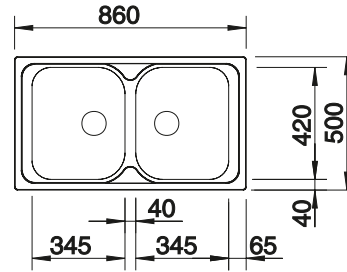

Bowl depth 160/160 mm

SUGGESTED OPTIONAL ACCESSORIES

Solid beech chopping board
218313

Plastic chopping board in white
217611

Crockery basket Stainless Steel
220573

BLANCO UNIT WITH TIPO 8

DARAS-S

see page 401