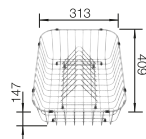

SUGGESTED OPTIONAL ACCESSORIES

Crockery basket with plate stack
507829

Drainer
230734