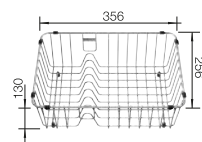

SUGGESTED OPTIONAL ACCESSORIES

Crockery basket

231 693