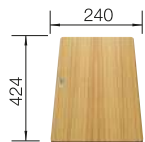

ETAGON 500-U STAINLESS STEEL

600 mm

- Generous staggered bowl with added functionality
- Integrated step creates an additional functional level
- Clever system concept with versatile ETAGON rails
- High-quality features with the covered C-overflow and InFino drain system – elegantly integrated and easy-care

Undermount

Stainless steel
bowls

CABINET SIZE MM

600

ETAGON 500-U

● satin polish

521 841

Bowl depth

190 mm

BOWL RADIUS

SCOPE OF SUPPLY

InFino drain system
without remote control

2 x ETAGON rails in stainless steel, waste kit with space-saving pipe, 3 1/2" InFino basket strainer, fixing kit

2 x ETAGON rails

SUGGESTED OPTIONAL ACCESSORIES

BLANCO UNIT WITH ETAGON 500-U

Ash compound chopping
board
230 700

Multifunctional colander
231 396

Drainer
230 734

drink.filter EVOL-S Pro
see page 334

SELECT II 60/3
see page 426