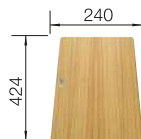

Ash compound chopping
board
230 700