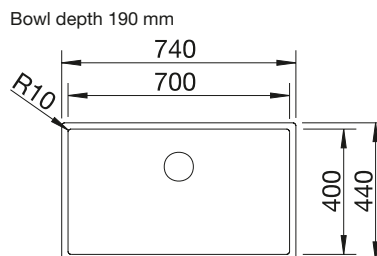

TECHNICAL DRAWING

SUGGESTED OPTIONAL ACCESSORIES

Wooden chopping board

223 074

Lay-on drainer

223 067

Foldable Grid

238 482

BLANCO UNIT WITH CLARON 700-U DARK STEEL EDITION

BLANCO CULINA-S II

see page 349

FLEXON II Low 80/3

see page 433