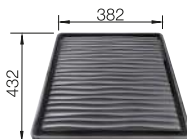

Drainer
230 734