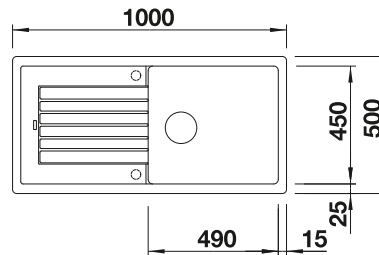

- Modern design with clear lines
- Straight-lined outer contour emphasised by the narrow rim
- Characteristic tap ledge as a frame that enlarges the drainer
- XL bowl for even more space when washing your dishes
- Classic bowl arrangement for reversible installation

600 cabinet size mm | Installation from above

COLOUR	SCOPE OF SUPPLY	REVERSIBLE
black	w/o drain remote control	526024
anthracite	w/o drain remote control	517568
volcano grey	w/o drain remote control	527400
white	w/o drain remote control	517571
soft white	w/o drain remote control	527217
coffee	w/o drain remote control	517577

SCOPE OF SUPPLY	TECHNICAL DRAWING

waste kit with space-saving pipe, 3 1/2" basket strainer

Pre-drilled holes for tapping or drilling
Bowl depth 190 mm