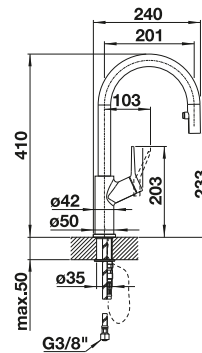

TECHNICAL DRAWING

Flowrate 9 l/min at 3 bar pressure

SCOPE OF SUPPLY

- 190° swivel spout for greater reach
- Ø 35 mm tap hole required
- With ceramic disk cartridge
- Patented jet regulator for markedly reduced scaling
- Spray made of plastic
- Hidden spray with change-over button on the back
- Nylon-sheathed spray hose
- Hose weight for reliable retraction
- Flexible connector pipes, 500 mm long and 3/8" nut
- Stabilisation plate to increase the stability of the tap when fitted in stainless steel sinks
- With non-return valve and thus guaranteed against reflux in accordance with EN 1717

SUGGESTED OPTIONAL ACCESSORIES

Dirt filter for corner valve

128 434

Spray hose guide for kitchen
mixer taps

511 920

RECOMMENDATION SOAP DISPENSER

LATO Soap dispenser

see page 415