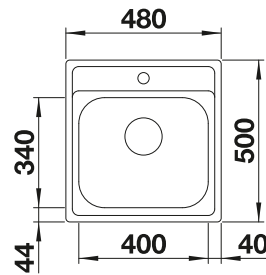

TECHNICAL DRAWING

Bowl depth 158 mm

SUGGESTED OPTIONAL ACCESSORIES

Solid beech chopping board
218313

Plastic chopping board in white
217611

BLANCO UNIT WITH BLANCODANA 45

MIDA

see page 393

SOLON-IF

see page 439