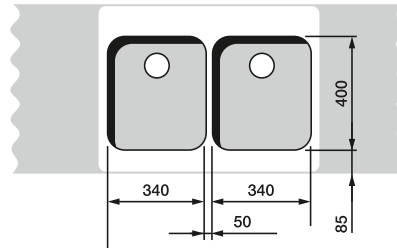

BLANCO SUPRA

80 cm cabinet

SUPRA 340-U + SUPRA 340-U +
Bowl connection 225088

90 cm cabinet