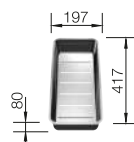

SUGGESTED OPTIONAL ACCESSORIES

Multifunctional stainless steel colander
227 692