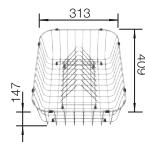

Plastic chopping board in white
217611

Crockery basket with plate stack
507829

BLANCO UNIT WITH ZIA 45 S COMPACT

KANO

see page 389

BOTTON II 30/2

see page 438

280