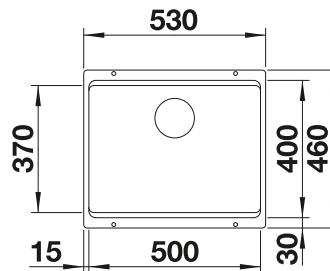

TECHNICAL DRAWING

Bowl depth 200 mm
Cut-out radius: 20 mm

SUGGESTED OPTIONAL ACCESSORIES

Ash compound chopping board
230 700

Drainer
230 734

Silver-coloured safety glass cutting board
227 697

BLANCO UNIT WITH ETAGON 500-U

drink.filter EVOL-S Pro

see page 334

SELECT II 60/3 Orga

see page 425