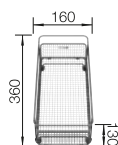

Solid beech chopping board
218313

Plastic chopping board in white
217611

Multifunctional wire basket
223297

BLANCO UNIT WITH ZIA 45 S

KANO

see page 389

BOTTON II 30/2

see page 438