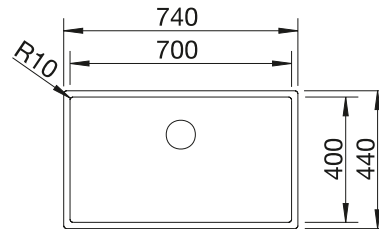

TECHNICAL DRAWING

Bowl depth 190 mm
Installing a kitchen mixer tap, drain remote control or soap dispenser in laminate worktops requires a flexible sealing tape