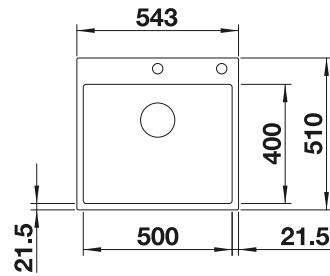

TECHNICAL DRAWING

Bowl depth 190 mm

SUGGESTED OPTIONAL ACCESSORIES

Top rails

235 906

Ash compound chopping board

230 700

Multifunctional colander

227 689

BLANCO UNIT WITH SUBLINE 500-IF/A STEELFRAME

SONEA-S Flexo

see page 358

SELECT II XL 60/3 Orga

see page 425