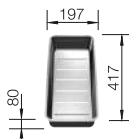

Multifunctional stainless steel colander
227 692