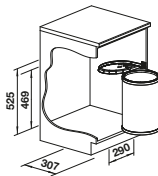

SCOPE OF SUPPLY

Waste system for installation on hinged doors, 1 x 20 l bin, bin lid

INSTALLATION NOTE

- Also suitable for installation in base cabinets with frame and panel doors with frames from 50 mm to the lower edge of the front
- Minimum 400 mm cabinet width