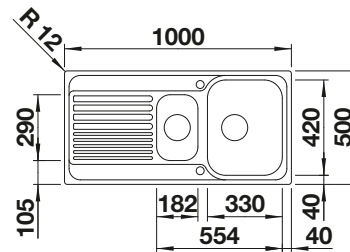

600 mm

Stainless steel
sinks

6

SUGGESTED OPTIONAL ACCESSORIES

Solid beech chopping board
218313

Crockery basket Stainless Steel
220573

Plastic chopping board in white
217611

BLANCO UNIT WITH TIPO II 6 S

DARAS-S

see page 401

SINGOLO XL

see page 440