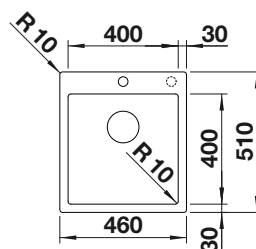

TECHNICAL DRAWING

Bowl depth 190 mm