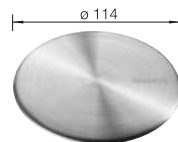

CapFlow
517666