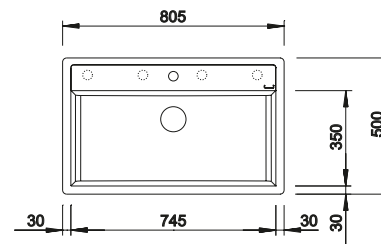

TECHNICAL DRAWING

○ Pre-drilled holes for tapping or drilling
Bowl depth 190 mm

SUGGESTED OPTIONAL ACCESSORIES

Corner caddy

235 866

Crockery basket with plate stack

507 829

Drainer

230 734

BLANCO UNIT WITH DALAGO 8-F

KANO-S

see page 387

SOLON-IF

see page 439