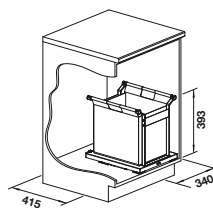

SCOPE OF SUPPLY

Organisation system for floor-mounting behind hinged doors, 1 x portable bag with 30 l, base plate with soft-closing slides

INSTALLATION NOTE

- Installation height 395 mm.
- Installation depth at the slides 430 mm, base plate 415 mm.
- Maximum carrying capacity for bag 5 kg.