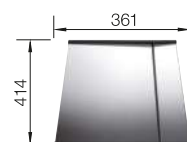

SUGGESTED OPTIONAL ACCESSORIES

Wooden chopping board

Lay-on drainer

Foldable Grid

223074

223067

238482