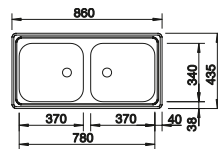

137034

PLANNING NOTE

Please order 1 1/2" dual waste kit separately.
Bowl dimensions: 370 x 340 x 150 mm
Cut-out dimensions: 842 x 417 mm

SUGGESTED OPTIONAL ACCESSORIES

Crockery basket

Drainer

514238

230734