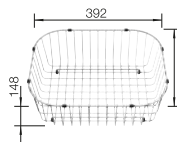

Crockery basket Stainless Steel
220573