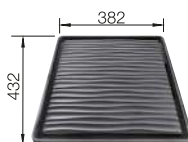

Crockery basket with plate stack
507 829

Drainer
230 734

BLANCO UNIT WITH LEMIS 6-IF

KANO-S

SELECT II 60/2

see page 386

see page 426

LANTOS 6-IF STAINLESS STEEL