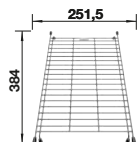

SUGGESTED OPTIONAL ACCESSORIES

Floating grid

234 795