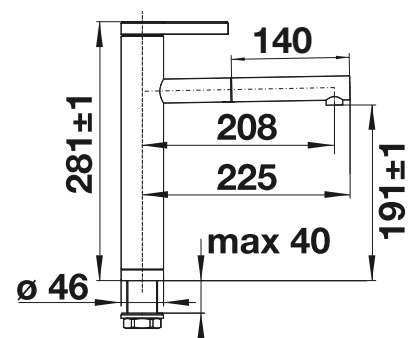

TECHNICAL DRAWING

Flowrate 11.5 l/min at 3 bar pressure

SCOPE OF SUPPLY

- 130° swivel spout for greater reach
- Ø 35 mm tap hole required
- With ceramic disk cartridge
- Patented jet regulator for markedly reduced scaling
- Spray made of metal
- Metal-sheathed spray hose
- Hose weight for reliable retraction
- Flexible connector pipes, 500 mm long and 3/8" nut
- Stabilisation plate to increase the stability of the tap when fitted in stainless steel sinks
- With non-return valve and thus guaranteed against reflux in accordance with EN 1717

SUGGESTED OPTIONAL ACCESSORIES

Dirt filter for corner valve 128 434	Spray hose guide for kitchen mixer taps 511 920

RECOMMENDATION SOAP DISPENSER

PIONA Soap dispenser

see page 414