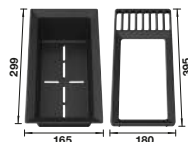

Sink Drainer 2-in-1

527 644

Floating grid

234 795

Crockery basket

231 693

BLANCO UNIT WITH ADIRA XL 6 S-F

ALTA-S II