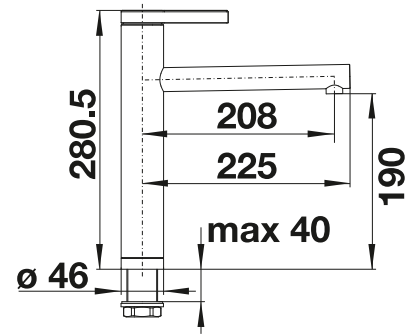

F Solid spout

METALLIC SURFACE

	chrome	517 594
	stainless steel satin matt	517 596

TECHNICAL DRAWING

Flowrate 11.5 l/min at 3 bar pressure

SCOPE OF SUPPLY

- 360° swivel spout for greater reach
- Ø 35 mm tap hole required
- With ceramic disk cartridge
- Patented jet regulator for markedly reduced scaling
- Flexible connector pipes, 500 mm long and 3/8" nut
- Stabilisation plate to increase the stability of the tap when fitted in stainless steel sinks