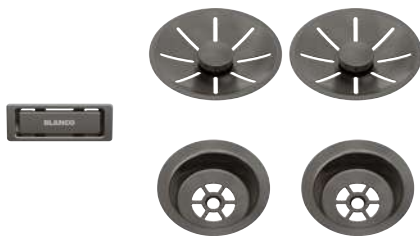

SET OUTLET/OVERFLOW FOR DOUBLE BOWL

- Waste and overflow set for upgrading sinks and bowls in a harmonious look alongside mixer taps, soap dispenser and pop-up.
  For double bowls with C-overflow and InFino drain system (except BLANCO CLASSIMO, AXIA III and BLANCODELTA)

SET OUTLET/OVERFLOW FOR DOUBLE BOWL

	– Set outlet/overflow for double bowl – satin gold	203 477*
	– Set outlet/overflow for double bowl – satin dark steel	206 901*
	– Set outlet/overflow for double bowl – satin platinum	207 410*
	– Set outlet/overflow for double bowl – black matt	239 979*