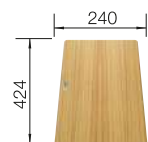

SUGGESTED OPTIONAL ACCESSORIES

Ash compound chopping
board
230700