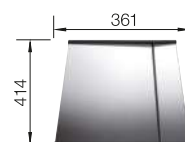

Lay-on drainer

223 067