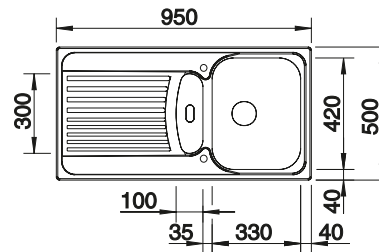

TECHNICAL DRAWING

Bowl depth 165/40 mm

500 mm

Stainless steel
sinks

6

SUGGESTED OPTIONAL ACCESSORIES

Solid beech chopping board
218313

Plastic chopping board in
white
217611

Crockery basket Stainless
Steel
220573

BLANCO UNIT WITH TIPO 5 S

BLANCOWEGA II
see page 399

FLEXON II 50/2
see page 431

322

BLANCO

You will find detailed dimensions and drawings with cut-out details on the Internet at www.blanco.com. Information on Regulation (EG) 1907/2006 (REACH) can be found in the service chapter.