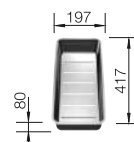

Multifunctional stainless steel colander
227 692