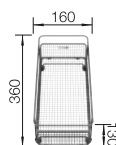

5.1

SUGGESTED OPTIONAL ACCESSORIES

Solid beech chopping board
218313

Plastic chopping board in white
217611

Multifunctional wire basket
223297

BLANCO UNIT WITH ZIA 45 SL

KANO

see page 389