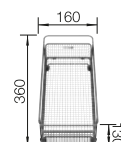

Multifunctional wire basket

223 297