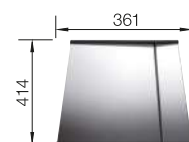

Lay-on drainer

223067