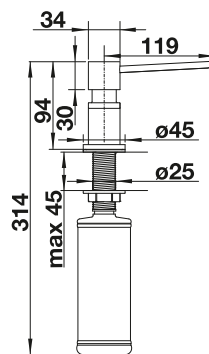

TECHNICAL DRAWING

Please note: Additional hole (Ø 35 mm) required
Contains: 300 ml