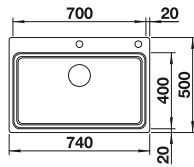

ETAGON 700-IF/A STAINLESS STEEL

- Generous staggered bowl with added functionality
- Integrated step creates an additional functional level
- Clever system concept with versatile ETAGON rails
- High-quality features with the covered C-overflow and InFino drain system – elegantly integrated and easy-care

800 mm

Stainless steel bowls

3

CABINET SIZE MM

800

ETAGON 700-IF/A

satin polish

524 274

Bowl depth

190 mm

BOWL RADIUS

SCOPE OF SUPPLY

InFino drain system with remote control

2 x ETAGON rails in stainless steel, waste kit with space-saving pipe, 3 1/2" InFino basket strainer with drain remote control (pop-up, chrome-plated), fixing kit
Additional drill hole possible. The subsequent drill hole should be carried out by a specialist company.

SUGGESTED OPTIONAL ACCESSORIES

BLANCO UNIT WITH ETAGON 700-IF/A

Bamboo chopping board

Multifunctional colander

Drainer

drink.filter EVOL-S Pro

FLEXON II Low 80/3

239 449

231 396

230 734

see page 334

see page 433

You will find detailed dimensions and drawings with cut-out details on the Internet at www.blanco.com. Information on Regulation (EG) 1907/2006 (REACH) can be found in the service chapter.

BLANCO

135