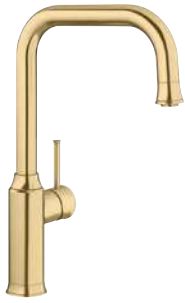

SUGGESTED OPTIONAL ACCESSORIES

Dirt filter for corner valve

128434

RECOMMENDATION SOAP DISPENSER

PIONA Soap dispenser

see page 414

LIVIA-S

- Modern design with optically contrasting decor elements
- System solution with matching remote control and mixer tap
- Available in various surface finishes
- High J-shaped spout with extendable shower
- Particularly recommended for undermount bowls and high-quality worktops