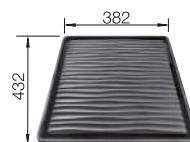

Drainer
230 734