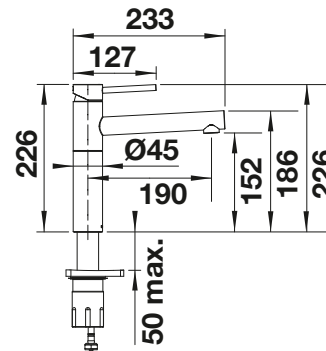

TECHNICAL DRAWING

Flowrate 13.1 l/min at 3 bar pressure

SCOPE OF SUPPLY

- 360° swivel spout for greater reach
- Ø 35 mm tap hole required
- Easy and fast professional mixer tap installation with the BLANCOlock
- With ceramic disk cartridge
- Clear stream aerator
- Flexible connector pipes, 700 mm long and 3/8" nut
- Stabilisation plate to increase the stability of the tap when fitted in stainless steel sinks

SUGGESTED OPTIONAL ACCESSORIES

Dirt filter for corner valve

128434

RECOMMENDATION SOAP DISPENSER

LATO Soap dispenser

see page 415