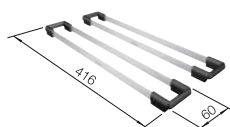

SUGGESTED OPTIONAL ACCESSORIES

Bamboo chopping board

239 449

Top rails

235 906

Draining tray

513 485

BLANCO UNIT WITH SOLIS 400-IF/A