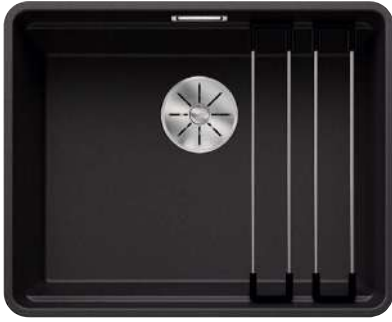

see page 387

SOLON-IF

see page 439

ETAGON 500-F SILGRANIT

- Generous staggered bowl with added functionality
- Integrated step creates an additional functional level
- Clever system concept with versatile ETAGON rails
- High-quality features with the covered C-overflow and InFino drain system – elegantly integrated and easy-care
- For flushmount installation, ideal in combination with high-quality worktops