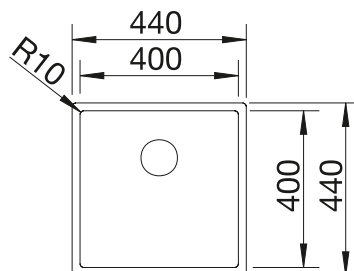

- Elegant-pure bowl design
- Concise 10 mm radius for a more refined design, without doing away with practical benefits
- Flush IF - flat rim
- Optimum utilisation of the bowl capacity thanks to extra-deep bowls and distinctively small radii
- InFino drain system – elegantly integrated and easy-care

450 cabinet size mm | Flat rim IF

450 mm

Stainless steel bowls

3

SURFACE	SCOPE OF SUPPLY	
satin polish	w/o drain remote control	521 572
SCOPE OF SUPPLY		TECHNICAL DRAWING

waste kit with space saving pipe, 3 1/2" InFino basket strainer, fixing kit

Bowl depth 190 mm
Installing a kitchen mixer tap, drain remote control or soap dispenser in laminate worktops requires a flexible sealing tape

Please order drain connections for combinations of two individual bowls separately