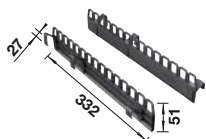

SUGGESTED OPTIONAL ACCESSORIES

SELECT Clip	Universal box - to hang in the 8-l, 15-l or 19-l bin	AktivBio-Cover for 6l-Bin	bin lid 15 liter	MOVEX
521300	229342	524219	229338	519357