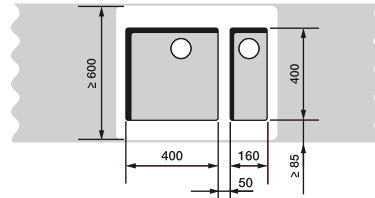

70 cm cabinet