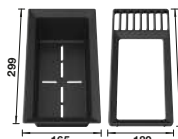

Sink Drainer 2-in-1

527644