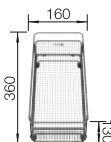

TECHNICAL DRAWING

Bowl depth 185/130 mm
Cut-out by template.

SUGGESTED OPTIONAL ACCESSORIES

Maple wood cutting board

232 841

Multifunctional wire basket

223 297

BLANCO UNIT WITH BLANCODELTA II