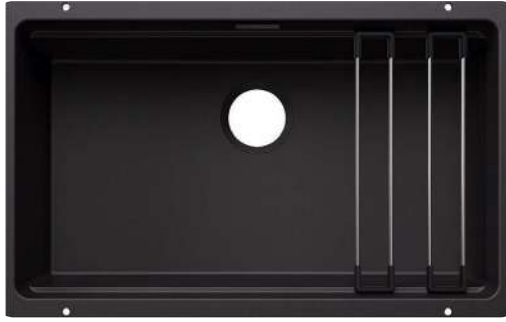

ETAGON 700-U FOR COLOURED COMPONENTS SILGRANIT

- Maximum colour flexibility by choosing complementing waste fitting set in satin gold, black matt, satin dark steel or satin platinum metal finishes (to be ordered with separate article number)
- Generous staggered bowl with added functionality
- Integrated step creates an additional functional level
- Clever system concept with versatile ETAGON rails
- High-quality features with the covered C-overflow and InFino drain system – elegantly integrated and easy-care

800 cabinet size mm | Undermount

COLOUR

	black	527 762
	anthracite	527 765
	rock grey	527 766
	volcano grey	527 763

COLOUR

	white	527 767
	soft white	527 764
	tartufo	527 769
	coffee	527 768

COLOURED COMPONENT SETS

INFINO DRAIN SYSTEM WITHOUT REMOTE CONTROL

	black matt	448	207 422
	satin dark steel	448	207 424
	satin gold	448	207 423
	satin platinum	448	207 425

INFINO DRAIN SYSTEM WITH REMOTE CONTROL

	black matt	448	207 426
	satin dark steel	448	207 429
	satin gold	448	207 427
	satin platinum	448	207 435

SCOPE OF SUPPLY

2 x ETAGON rails in stainless steel, fixing kit

2 x ETAGON rails

see page