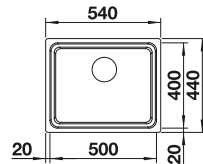

- Generous staggered bowl with added functionality
- Integrated step creates an additional functional level
- Clever system concept with versatile ETAGON rails
- High-quality features with the covered C-overflow and InFino drain system – elegantly integrated and easy-care

Undermount

Stainless steel
bowls

CABINET SIZE MM

600

ETAGON 500-U

● satin polish

521 841

Bowl depth

190 mm

BOWL RADIUS