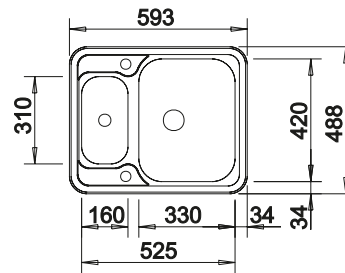

TECHNICAL DRAWING

Bowl depth 160/130 mm

SUGGESTED OPTIONAL ACCESSORIES

Crockery basket Stainless Steel 220573	Drainer 230734

BLANCO UNIT WITH LANTOS 6-IF

KANO-S see page 386	SELECT II 60/3 see page 426