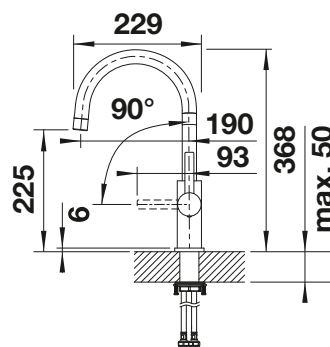

TECHNICAL DRAWING

Flowrate 13.6 l/min at 3 bar pressure