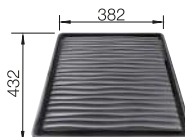

Drainer

230734