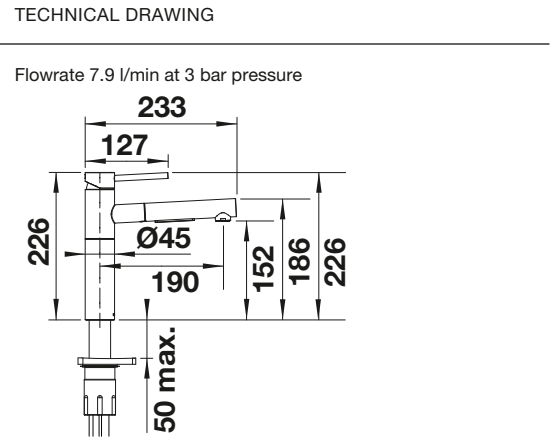

1. SCOPE OF SUPPLY
2. 140° swivel spout for greater reach
   - Ø 35 mm tap hole required
   - Easy and fast professional mixer tap installation with the BLANCOLock
   - With ceramic disk cartridge
   - Clear stream aerator
   - Spray made of metal
   - Nylon-sheathed spray hose
   - Hose weight for reliable retraction
   - Flexible connector pipes, 700 mm long and 3/8" nut
   - Stabilisation plate to increase the stability of the tap when fitted in stainless steel sinks
   - With non-return valve and thus guaranteed against reflux in accordance with EN 1717

SUGGESTED OPTIONAL ACCESSORIES

Dirt filter for corner valve 128 434	Spray hose guide for kitchen mixer taps 511 920

RECOMMENDATION SOAP DISPENSER

LATO Soap dispenser

see page 415