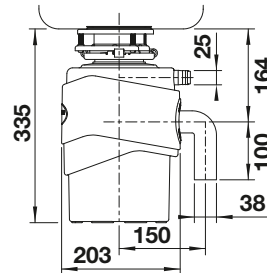

SCOPE OF SUPPLY

- Removable baffle
- Plug and strainer to close drain
- Air switch with cover in chrome and PVD steel
- L-pipe with dishwasher or overflow connection
- Overflow connection for BLANCO sinks
- Wrench for mounting and free blockage

SUGGESTED OPTIONAL ACCESSORIES

Air switch cap
satin gold
526769

Air switch cap
black matt
526770

Air switch cap
PVD steel
526768

Air switch cap
satin dark steel
527921

Air switch cap
satin platinum
527922

NEW

NEW