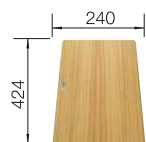

SUGGESTED OPTIONAL ACCESSORIES

Ash compound chopping board
230700