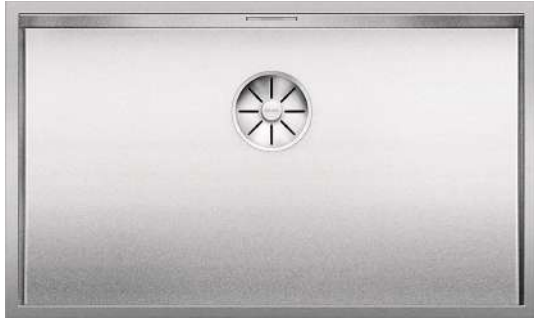

ZEROX 700-U DURINOX STAINLESS STEEL

800 mm

- Zero radius design with the striking rectangular bowl geometry
- Matt velvet look with a homogeneous surface structure and pleasantly warm to the touch
- Highly resistant to scratches
- High-quality features with the covered C-overflow and InFino drain system – elegantly integrated and easy-care
- Easy to combine, matching accessory solutions