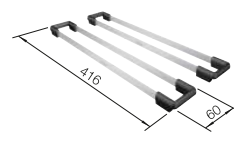

Top rails
235906