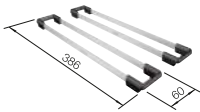

SCOPE OF SUPPLY

2 x ETAGON rails in stainless steel, fixing kit

2 x ETAGON rails

 see page

TECHNICAL DRAWING

Bowl depth 200 mm
Cut-out radius: 20 mm
Drainage components must be ordered separately.

SUGGESTED OPTIONAL ACCESSORIES