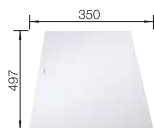

Glass cutting board white