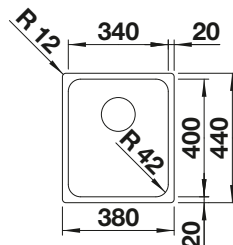

TECHNICAL DRAWING

Bowl depth 185 mm
Note: Please order drain connections for combinations of two individual bowls separately.