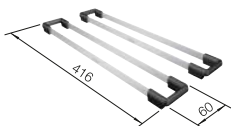

SUGGESTED OPTIONAL ACCESSORIES

Top rails
235 906