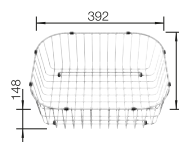

600 mm

Stainless steel sinks

6

SUGGESTED OPTIONAL ACCESSORIES

Solid beech chopping board
218313

Plastic chopping board in white
217611

Crockery basket Stainless Steel
220573

BLANCO UNIT WITH TIPO XL 6 S