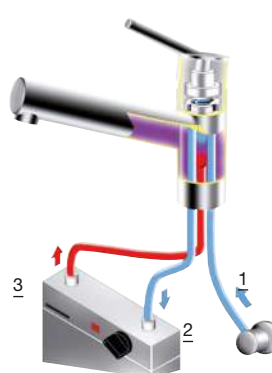

CONNECTION DIAGRAM

LOW-PRESSURE KITCHEN MIXER TAPS

(pressureless mixer taps) are fitted with three connection hoses. One hose is connected to the cold water network, with the other two connected to the boiler.

Kitchen mixer tap with solid spout