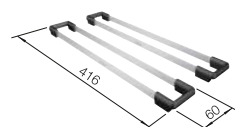

Top rails

235 906