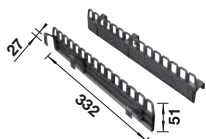

You will find detailed dimensions and drawings with cut-out details on the Internet at www.blanco.com.