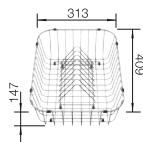

Crockery basket with plate stack
507829