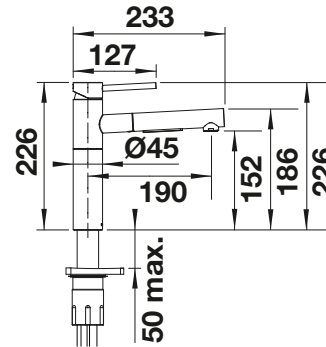

TECHNICAL DRAWING

Flowrate 7.9 l/min at 3 bar pressure

SCOPE OF SUPPLY

- 140° swivel spout for greater reach
- Ø 35 mm tap hole required
- Easy and fast professional mixer tap installation with the BLANCOLock
- With ceramic disk cartridge
- Clear stream aerator
- Spray made of metal
- Nylon-sheathed spray hose
- Hose weight for reliable retraction
- Flexible connector pipes, 700 mm long and 3/8" nut
- Stabilisation plate to increase the stability of the tap when fitted in stainless steel sinks
- With non-return valve and thus guaranteed against reflux in accordance with EN 1717

SUGGESTED OPTIONAL ACCESSORIES

Dirt filter for corner valve 128 434	Spray hose guide for kitchen mixer taps 511 920

RECOMMENDATION SOAP DISPENSER

LATO Soap dispenser

see page 415