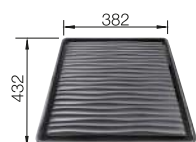

SUGGESTED OPTIONAL ACCESSORIES

Drainer

230734