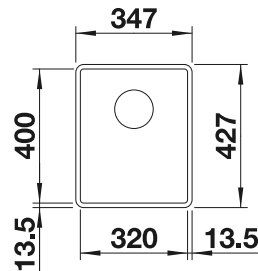

TECHNICAL DRAWING

Bowl depth 190 mm
For worktop thicknesses of 15 mm and over, a space for the overflow must be cut out on the underside.
Model-related detailed dimensions and drawings can be found with the cut-out information online at www.blanco.com.