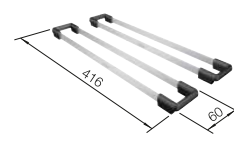

Top rails

235906