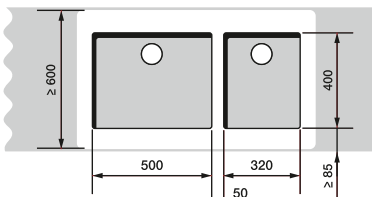

100 cm cabinet