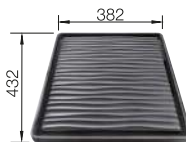

160

BLANCO

You will find detailed dimensions and drawings with cut-out details on the Internet at www.blanco.com.
Information on Regulation (EG) 1907/2006 (REACH) can be found in the service chapter.