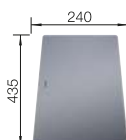

Silver-coloured safety glass cutting board
227 697