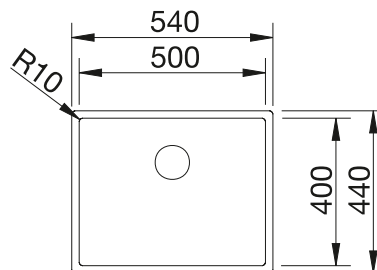

TECHNICAL DRAWING

Bowl depth 190 mm
Installing a kitchen mixer tap, drain remote control or soap dispenser in laminate worktops requires a flexible sealing tape