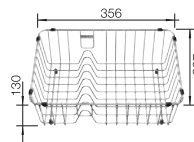

Sink Drainer 2-in-1

527 644

Floating grid

234 795

Crockery basket

231 693

BLANCO UNIT WITH ADIRA 45 S-F

ALTA II