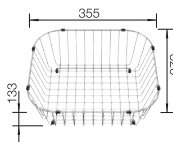

Crockery basket

514 238