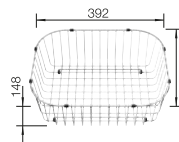

Bowl depth 160/160 mm

SUGGESTED OPTIONAL ACCESSORIES

Solid beech chopping board
218313

Plastic chopping board in white
217611

Crockery basket Stainless Steel
220573

BLANCO UNIT WITH TIPO 8

DARAS-S

see page 401