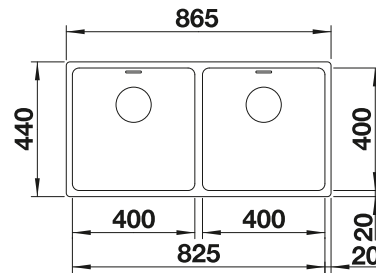

TECHNICAL DRAWING

Bowl depth 190/190 mm

SUGGESTED OPTIONAL ACCESSORIES

Ash compound chopping board
230700

Multifunctional stainless steel colander
227692

Multifunctional wire basket
223297

BLANCO UNIT WITH ANDANO 400/400-U

SONEA-S Flexo

see page 358

FLEXON II Low 90/4

see page 433