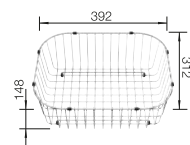

Crockery basket Stainless Steel
220573