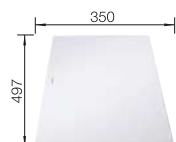

SUGGESTED OPTIONAL ACCESSORIES

Glass cutting board white

234 045