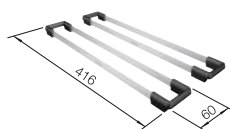

Top rails
235 906