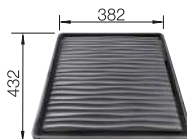

Drainer
230 734