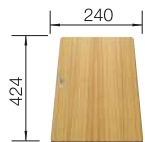

ETAGON 700-U STAINLESS STEEL

800 mm

- Generous staggered bowl with added functionality
- Integrated step creates an additional functional level
- Clever system concept with versatile ETAGON rails
- High-quality features with the covered C-overflow and InFino drain system – elegantly integrated and easy-care

Undermount

Stainless steel
bowls

CABINET SIZE MM

800

ETAGON 700-U

● satin polish

524 270

Bowl depth

190 mm

BOWL RADIUS

SCOPE OF SUPPLY

InFino drain system
without remote control

2 x ETAGON rails in stainless steel, waste kit with space-saving pipe, 3 1/2" InFino basket strainer, fixing kit

2 x ETAGON rails

SUGGESTED OPTIONAL ACCESSORIES

BLANCO UNIT WITH ETAGON 700-U

Ash compound chopping board
230 700

Multifunctional colander
231 396

Drainer
230 734

drink.filter EVOL-S Pro
see page 334

FLEXON II Low 80/3
see page 433