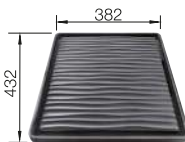

SUGGESTED OPTIONAL ACCESSORIES

Bamboo chopping board

239 449

Crockery basket

514 238

Drainer

230 734

BLANCO UNIT WITH SOLIS 340-IF