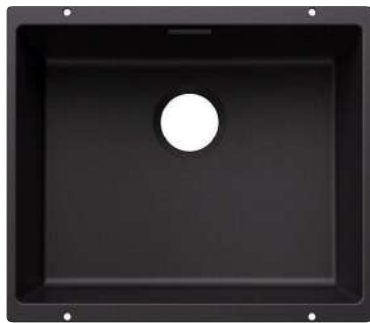

- Maximum colour flexibility by choosing complementing waste fitting set in satin gold, black matt, satin dark steel or satin platinum metal finishes (to be ordered with separate article number)
- Undermount bowl for discerning demands on design
- Timelessly elegant, contoured bowl design
- Entire system for a wide variety of plans featuring large and small bowls