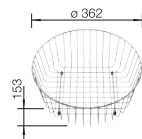

SUGGESTED OPTIONAL ACCESSORIES

Chopping board
218421

Stainless Steel Crockery basket
220574

316

BLANCO