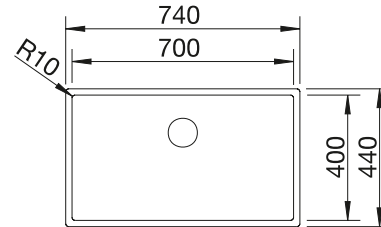

TECHNICAL DRAWING

Bowl depth 190 mm

SUGGESTED OPTIONAL ACCESSORIES

Wooden chopping board

223 074

Lay-on drainer

223 067

Multifunctional wire basket

223 297

BLANCO UNIT WITH CLARON 700-U DURINOX

drink.filter EVOL-S Pro

see page 334

FLEXON II Low 80/3

see page 433