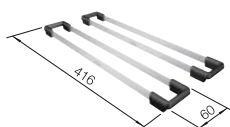

SUGGESTED OPTIONAL ACCESSORIES

Wooden chopping board	Colander stainless steel	Top rails
223 074	219 649	235 906