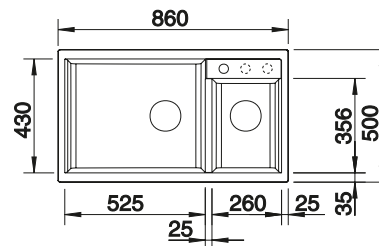

TECHNICAL DRAWING

Pre-drilled holes for tapping or drilling
Bowl depth 190/190 mm

SUGGESTED OPTIONAL ACCESSORIES

Solid beech chopping board
218313

Plastic chopping board in white
217611

Corner caddy
235866

BLANCO UNIT WITH METRA 9

LINUS-S
see page 375

BOTTON II 30/2
see page 438