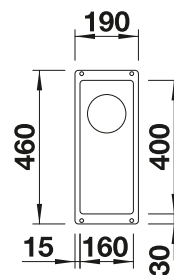

TECHNICAL DRAWING

Bowl depth 130 mm
Cut-out radius: 10 mm
Please order waste connections for combinations of two individual bowls separately.