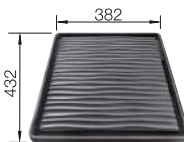

Drainer

230 734