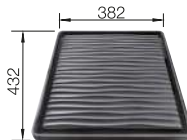

Solid beech chopping board
225 362

Multifunctional stainless steel colander
226 189

Drainer
230 734

BLANCO UNIT WITH ETAGON 6

drink.filter EVOL-S Pro
see page 334

SELECT II XL 60/3
see page 426

SUBLINE-U CERAMIC PURAPLUS