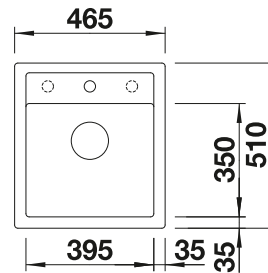

TECHNICAL DRAWING

○ Pre-drilled holes for tapping or drilling
Bowl depth 190 mm

SUGGESTED OPTIONAL ACCESSORIES

Beech wood chopping board
232817

Corner caddy
235866

Crockery basket
514238

BLANCO UNIT WITH DALAGO 45

KANO

see page 389

SELECT II 45/2

see page 429