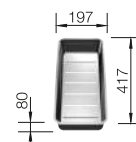

Multifunctional stainless steel colander
227692