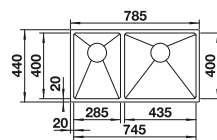

- Versatile bowl programme for the most diverse requirements
- Elegant flat rim for inset installation and undermounting
- Extra-large and deep bowls for maximum convenience
- Concise corner radii, modern and functional
- Higher functionality thanks to the eye-catching drain grooves in the base

Installation from above and undermount

CABINET SIZE MM	800	800	800
QUATRUS R15-IU	435/285-IU	435/285-IU	700-IU
	Bowl right	Bowl left	
brushed finish	235 650	235 647	235 645
Bowl depth	200/200 mm	200/200 mm	200 mm
BOWL RADIUS