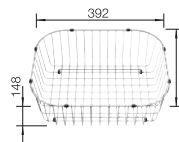

Crockery basket Stainless Steel
220573