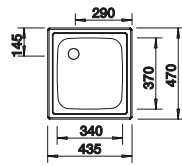

150 mm

 Waste fitting

222 458

Please order 1 1/2" waste kit separately.
Bowl dimensions: 340 x 370 x 150 mm
Cut-out dimensions: 417 x 452 mm

PLANNING NOTE

SUGGESTED OPTIONAL ACCESSORIES

Crockery basket

Drainer