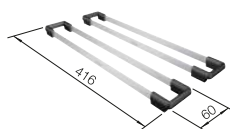

Top rails
235906