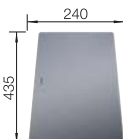

Silver-coloured safety glass cutting board
227 697