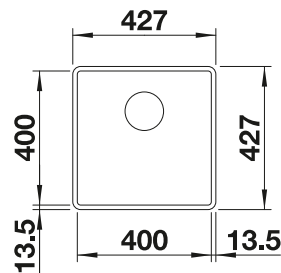

TECHNICAL DRAWING

Bowl depth 190 mm
For worktop thicknesses of 15 mm and over, a space for the overflow must be cut out on the underside.
Model-related detailed dimensions and drawings can be found with the cut-out information online at www.blanco.com.