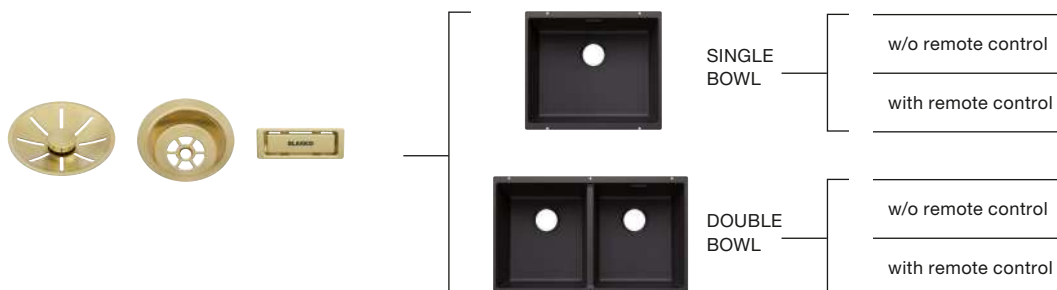

2. Choose your preferred complementing Coloured Components InFino drain system