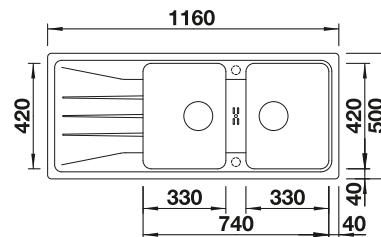

TECHNICAL DRAWING

Pre-drilled holes for tapping or drilling
Bowl depth 190/190 mm

SUGGESTED OPTIONAL ACCESSORIES

Solid beech chopping board
218313

Plastic chopping board in white
217611

Multifunctional wire basket
223297

BLANCO UNIT WITH SONA 8 S

KANO-S

see page 387

SOLON-IF

see page 439