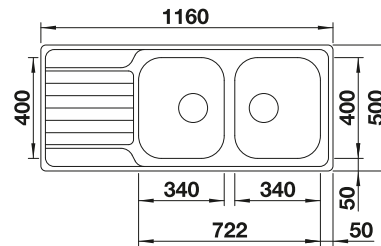

- Harmonious, timeless design
- With two roomy bowls
- Spacious draining area
- Can be installed reversibly
- 3 1/2" basket strainer

800 cabinet size mm | Installation from above

SURFACE	SCOPE OF SUPPLY	REVERSIBLE
brushed finish	w/o drain remote control	523376
SCOPE OF SUPPLY	TECHNICAL DRAWING	

waste kit with space-saving pipe, 2 x 3 1/2" basket strainer, seal

Bowl depth 195/195 mm