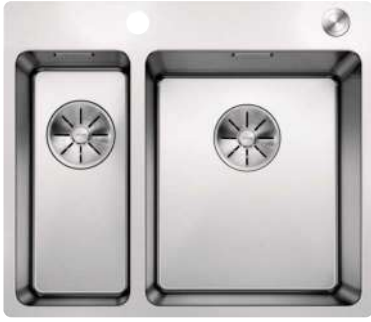

ANDANO-IF/A STAINLESS STEEL

- Unique composition of optical and functional elements
- The harmonious interplay between the radii and surface design creates a modern appeal
- Elegantly designed wet area with an integrated tap ledge in just one worktop cut-out
- High quality features consisting of a covered C-overflow and InFino drain system with PushControl - the slim and intuitive remote control