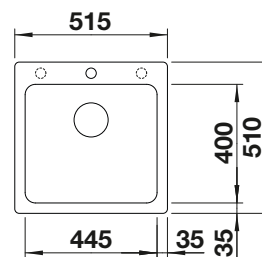

TECHNICAL DRAWING

○ Pre-drilled holes for tapping or drilling
Bowl depth 200 mm

SUGGESTED OPTIONAL ACCESSORIES

Solid beech chopping board

225362

Floating grid

234795

Plastic chopping board in white

210521

BLANCO UNIT WITH NAYA 5

KANO

see page 389

BOTTON Pro 45/2 Manual

see page 437