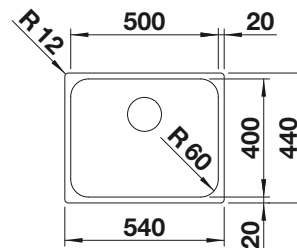

TECHNICAL DRAWING

Bowl depth 175 mm
Note: Installing a kitchen mixer tap, drain remote control or soap dispenser in laminate worktops requires a flexible sealing tape.

Please order drain connections for combinations of two individual bowls separately.