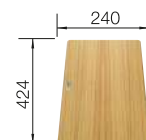

Ash compound chopping board

230 700