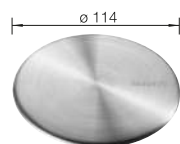

CAPFLOW

- CapFlow
- Stainless steel

517 666