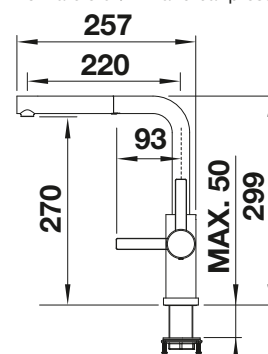

TECHNICAL DRAWING

Flowrate 6.8 l/min at 3 bar pressure

SCOPE OF SUPPLY

- 190° swivel spout for greater reach
- Ø 35 mm tap hole required
- With ceramic disk cartridge
- Patented jet regulator for markedly reduced scaling
- Spray made of metal
- Nylon-sheathed spray hose
- Hose weight for reliable retraction
- Flexible connector pipes, 950 mm long and 3/8" nut
- Stabilisation plate to increase the stability of the tap when fitted in stainless steel sinks
- With non-return valve and thus guaranteed against reflux in accordance with EN 1717

SUGGESTED OPTIONAL ACCESSORIES

Dirt filter for corner valve 128 434	Spray hose guide for kitchen mixer taps 511 920

RECOMMENDATION SOAP DISPENSER

PIONA Soap dispenser

see page 414