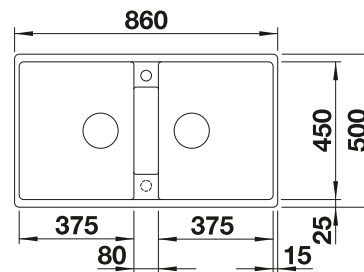

TECHNICAL DRAWING

○ Pre-drilled holes for tapping or drilling
Bowl depth 190/190 mm

SUGGESTED OPTIONAL ACCESSORIES

Solid beech chopping board
218313

Plastic chopping board in white
217611

Multifunctional wire basket
223297

BLANCO UNIT WITH ZIA 9

KANO-S

see page 387

BOTTON II 30/2

see page 438