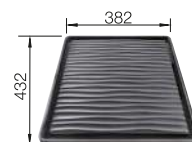

SUGGESTED OPTIONAL ACCESSORIES

Bamboo chopping board

239 449

Crockery basket

514 238

Drainer

230 734

BLANCO UNIT WITH SOLIS 700-U