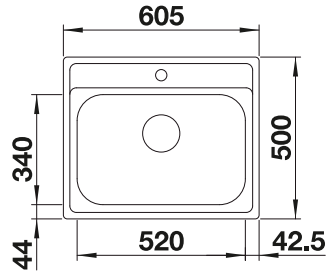

525323

SCOPE OF SUPPLY

waste kit with space-saving pipe, 3 1/2" basket strainer

TECHNICAL DRAWING

Bowl depth 158 mm

SUGGESTED OPTIONAL ACCESSORIES

Solid beech chopping board
218313

Plastic chopping board in white
217611