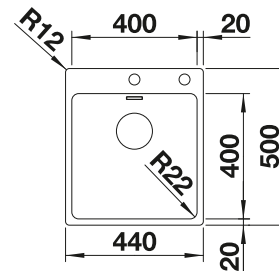

TECHNICAL DRAWING

Bowl depth 190 mm
Note: Additional drill hole possible. The subsequent drill hole should be carried out by a specialist company.