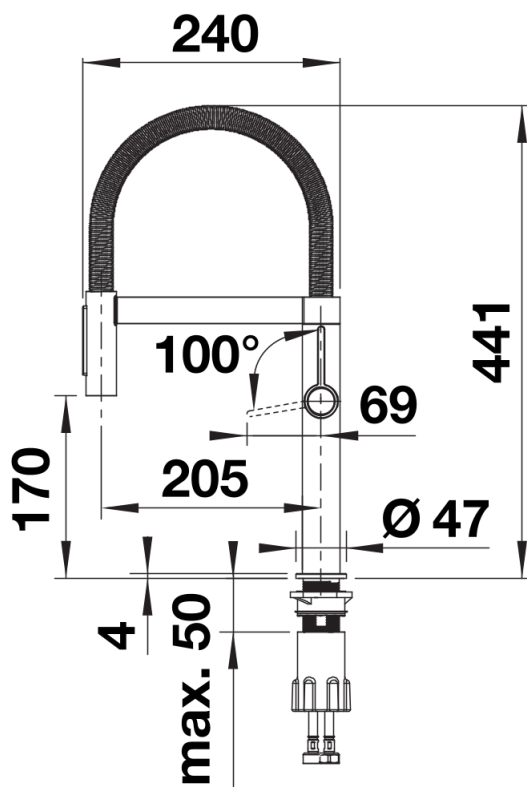

## Scope of supply

---

- Easy and fast professional mixer tap installation with the BLANCOLock
- Metal sheathed spray-hose
- 950mm flexible connection pipes with  $\frac{3}{8}$ " nut for easier installation
- 180° swivel spout for greater reach
- Ø 35 mm tap hole required
- Requires balanced high pressure supply only, minimum 1.0 bar
- Fit metal stabilising bracket if required, item No. 513383

## Swivel range

Side view