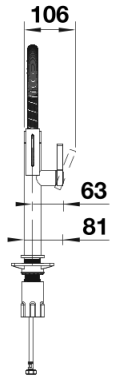

## Product information sheet BLANCO CULINA-S II Mini

Item no. 527468

## Scope of supply

---

- Easy and fast professional mixer tap installation with the BLANCOLock
- Metal sheathed spray-hose
- 950mm flexible connection pipes with  $\frac{3}{8}$ " nut for easier installation
- 180° swivel spout for greater reach
- Ø 35 mm tap hole required
- Requires balanced high pressure supply only, minimum 1.0 bar
- Fit metal stabilising bracket if required, item No. 513383

## Swivel range

Side view