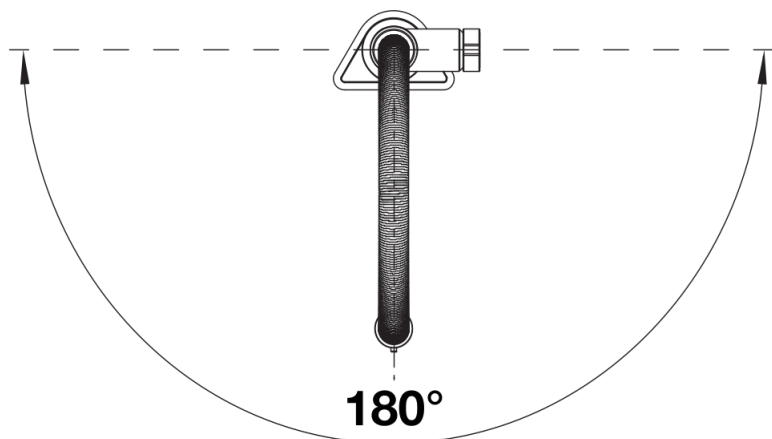

## Scope of supply

---

- Easy and fast professional mixer tap installation with the BLANCOLock
- Metal sheathed spray-hose
- 950mm flexible connection pipes with  $\frac{3}{8}$ " nut for easier installation
- 180° swivel spout for greater reach
- Ø 35 mm tap hole required
- Requires balanced high pressure supply only, minimum 1.0 bar
- Fit metal stabilising bracket if required, item No. 513383

## Swivel range

Side view