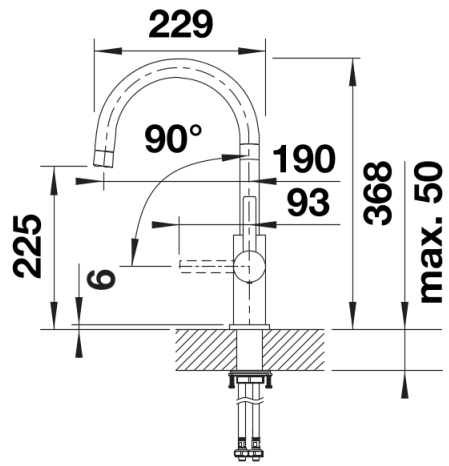

## Product information sheet CANDOR

Item no. 523120

## Scope of supply

---

- 360° swivel spout for greater reach
- Ø 35 mm tap hole required
- With ceramic disk cartridge
- Flexible connector pipes, 700 mm long and  $\frac{3}{8}$ " nut for particularly easy and safe installation
- Patented jet regulator for markedly reduced scaling
- Stabilisation plate to increase the stability of the tap when fitted in stainless steel sinks
- LGA approved
- DVGW approved

## Details

---

Swivel range

Side view hand gear 2D

Side view