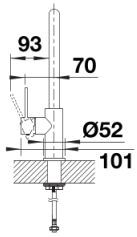

## Scope of supply

---

- 360° swivel spout for greater reach
- Ø 35 mm tap hole required
- With ceramic disk cartridge
- Flexible connector pipes, 700 mm long and  $\frac{3}{8}$ " nut for particularly easy and safe installation
- Patented jet regulator for markedly reduced scaling
- Stabilisation plate to increase the stability of the tap when fitted in stainless steel sinks
- LGA approved
- DVGW approved

## Details

---

Swivel range

Side view hand gear 2D

Side view