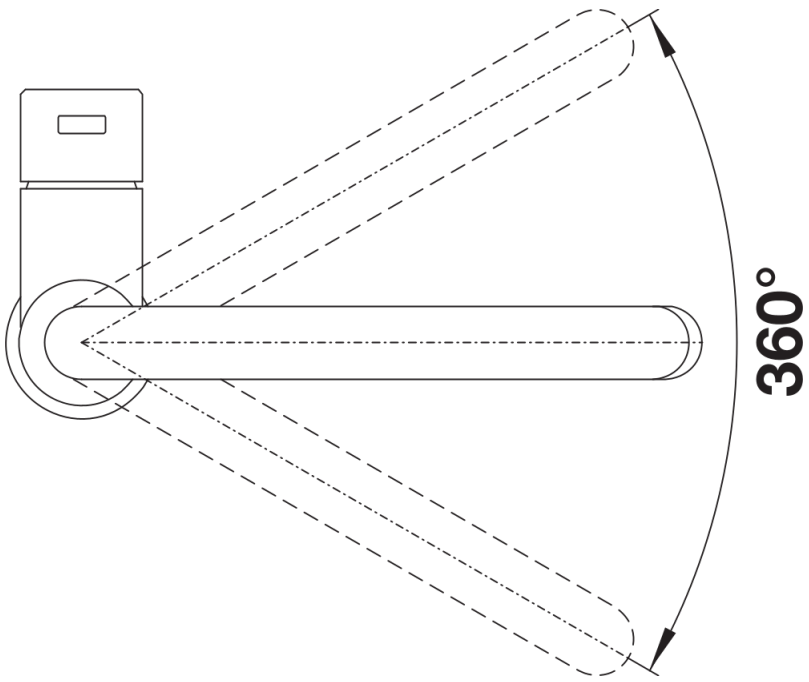

## Planning information

---

- Optionally available:
- Aerator set with clear spray and aerated spray for high-pressure mixer taps incl. service key

## Scope of supply

---

- 360° swivel spout for greater reach
- Ø 35 mm tap hole required
- With ceramic disk cartridge
- Flexible connector pipes, 700 mm long and  $\frac{3}{8}$ " nut for particularly easy and safe installation
- Patented jet regulator for markedly reduced scaling
- Stabilisation plate to increase the stability of the tap when fitted in stainless steel sinks
- LGA approved
- DVGW approved

## Details

---

Swivel range

Side view hand gear 2D

Side view