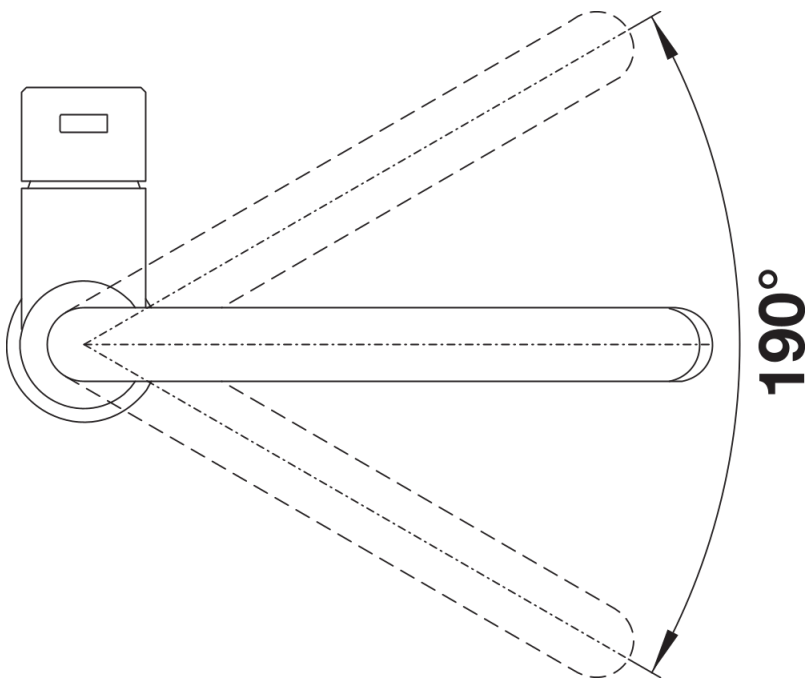

## Product information sheet CANDOR-S

Item no. 523121

## Scope of supply

---

- 190° swivel spout for greater reach
- Ø 35 mm tap hole required
- With ceramic disk cartridge
- Nylon-sheathed spray hose
- Flexible connector pipes, 700 mm long and 3/8" nut for particularly easy and safe installation
- Patented jet regulator for markedly reduced scaling
- Stabilisation plate to increase the stability of the tap when fitted in stainless steel sinks
- With non-return valve and thus guaranteed against reflux in accordance with EN 1717
- LGA approved
- DVGW approved

## Details

---

Swivel range

Side view hand gear 2D

Side view