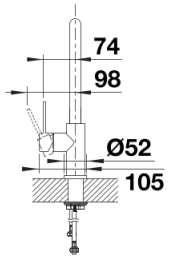

## Product information sheet CANDOR-S

Item no. 523121

## Scope of supply

---

- 190° swivel spout for greater reach
- Ø 35 mm tap hole required
- With ceramic disk cartridge
- Nylon-sheathed spray hose
- Flexible connector pipes, 700 mm long and 3/8" nut for particularly easy and safe installation
- Patented jet regulator for markedly reduced scaling
- Stabilisation plate to increase the stability of the tap when fitted in stainless steel sinks
- With non-return valve and thus guaranteed against reflux in accordance with EN 1717
- LGA approved
- DVGW approved

## Details

---

Swivel range

Side view hand gear 2D

Side view