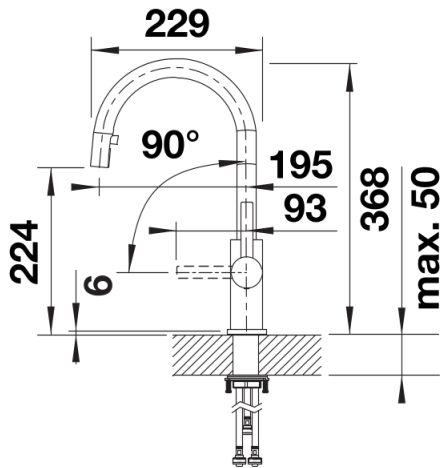

## Product information sheet CANDOR-S

Item no. 523121

## Scope of supply

---

- 190° swivel spout for greater reach
- Ø 35 mm tap hole required
- With ceramic disk cartridge
- Nylon-sheathed spray hose
- Flexible connector pipes, 700 mm long and 3/8" nut for particularly easy and safe installation
- Patented jet regulator for markedly reduced scaling
- Stabilisation plate to increase the stability of the tap when fitted in stainless steel sinks
- With non-return valve and thus guaranteed against reflux in accordance with EN 1717
- LGA approved
- DVGW approved

## Details

---

Swivel range

Side view hand gear 2D

Side view