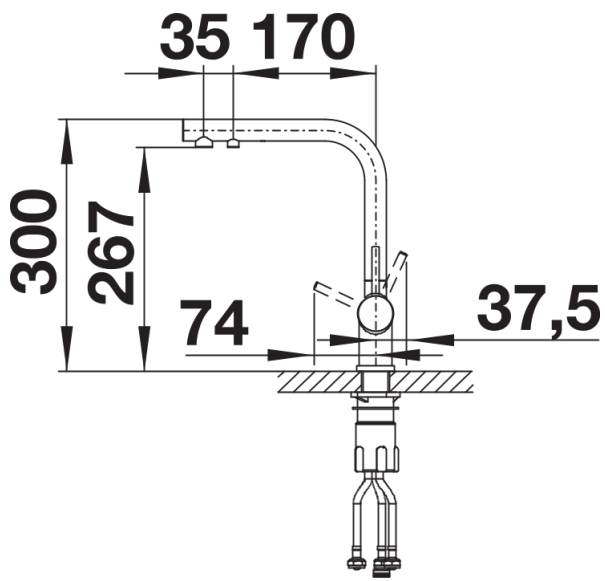

## Scope of supply

---

- 360° swivel spout for greater reach
- Ø 35 mm tap hole required
- Ceramic valve and disk cartridge
- Clear stream aerator
- Flexible connector pipes, 500 mm long and 3/8" nut
- Stabilisation plate to increase the stability of the tap when fitted in stainless steel sinks
- Filter system not included

## Details

---

Swivel range

Side view hand gear 2D

Side view