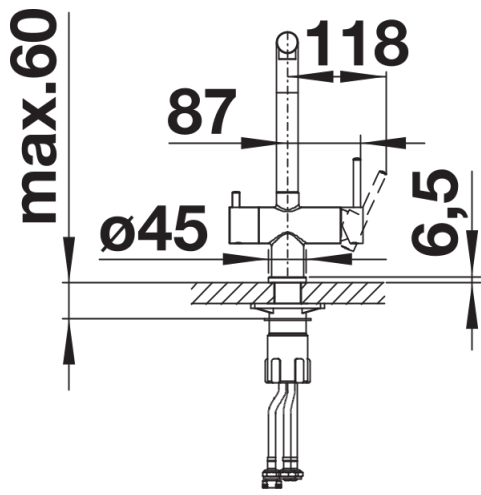

## Scope of supply

---

- 360° swivel spout for greater reach
- Ø 35 mm tap hole required
- Ceramic valve and disk cartridge
- Clear stream aerator
- Flexible connector pipes, 500 mm long and 3/8" nut
- Stabilisation plate to increase the stability of the tap when fitted in stainless steel sinks
- Filter system not included

## Details

---

Swivel range

Side view hand gear 2D

Side view