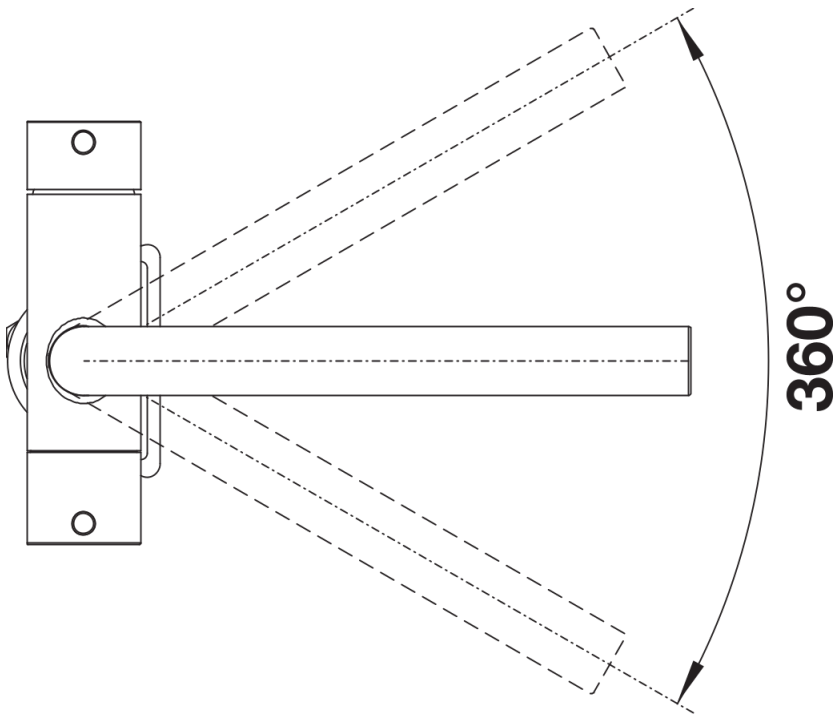

### Benefits

---

- Comfortable 3-in-1-mixer tap with cold and warm water lever on the right, filtered water lever on the left
- Separate water circuit with extra spout for filtered water – no mixture with mains water
- Space-saving and practical: with the 3-in-1-tap no additional drilling is required for filtered water supply
- Spout can be swivelled through 360° for greater cover
- Surface finishes to perfectly match sinks and bowls
- Needs to be installed with a water filter system

## Scope of supply

---

- 360° swivel spout for greater reach
- Ø 35 mm tap hole required
- Ceramic valve and disk cartridge
- Clear stream aerator
- Flexible connector pipes, 500 mm long and 3/8" nut
- Stabilisation plate to increase the stability of the tap when fitted in stainless steel sinks
- Filter system not included

## Details

---

Swivel range

Side view hand gear 2D

Side view