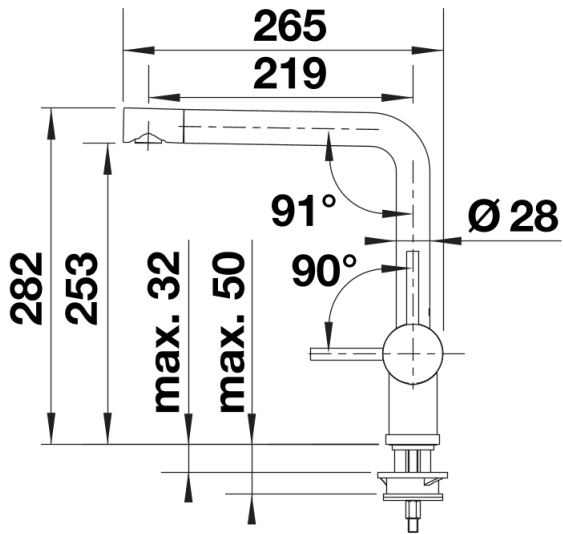

Colours

Available colours:

- black
- anthracite
- rock grey
- volcano grey
- alu metallic
- white
- soft white
- tartufo
- coffee

SILGRANIT-Look coffee

Scope of supply

- Single-lever mixer tap
- 360° swivel spout for greater reach
- Ø 35 mm tap hole required
- With ceramic disk cartridge
- Flexible 450 mm connector pipes and $\frac{3}{8}$ " nut for particularly easy and secure installation
- Patented jet regulator for markedly reduced scaling
- Stabilisation plate to increase the stability of the tap when fitted in stainless steel sinks
- LGA approved
- DVGW approved

Details

Swivel range

Side view hand gear 2D

Side view