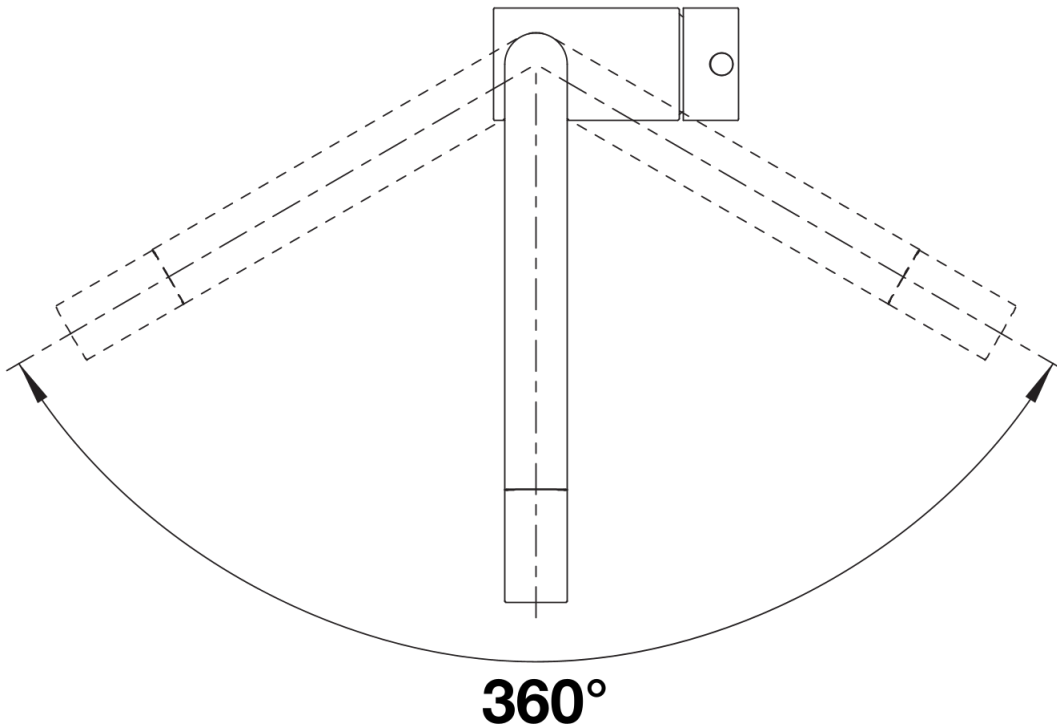

Colours

Available colours:

- black
- anthracite
- rock grey
- volcano grey
- alu metallic
- white
- soft white
- tartufo
- coffee

SILGRANIT-Look coffee

Scope of supply

- Single-lever mixer tap
- 360° swivel spout for greater reach
- Ø 35 mm tap hole required
- With ceramic disk cartridge
- Flexible 450 mm connector pipes and $\frac{3}{8}$ " nut for particularly easy and secure installation
- Patented jet regulator for markedly reduced scaling
- Stabilisation plate to increase the stability of the tap when fitted in stainless steel sinks
- LGA approved
- DVGW approved

Details

Swivel range

Side view hand gear 2D

Side view