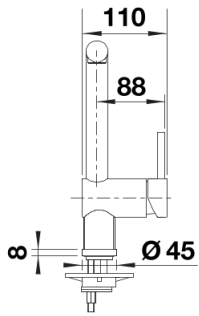

Colours

Available colours:

- black
- anthracite
- rock grey
- volcano grey
- alu metallic
- white
- soft white
- tartufo
- coffee

SILGRANIT-Look coffee

Scope of supply

- Single-lever mixer tap
- 360° swivel spout for greater reach
- Ø 35 mm tap hole required
- With ceramic disk cartridge
- Flexible 450 mm connector pipes and $\frac{3}{8}$ " nut for particularly easy and secure installation
- Patented jet regulator for markedly reduced scaling
- Stabilisation plate to increase the stability of the tap when fitted in stainless steel sinks
- LGA approved
- DVGW approved

Details

Swivel range

Side view hand gear 2D

Side view