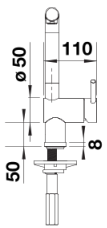

Colours

Available colours:

- black
- anthracite
- rock grey
- volcano grey
- alu metallic
- white
- soft white
- tartufo
- coffee

SILGRANIT-Look black

Details

Swivel range

Side view hand gear 2D

Side view