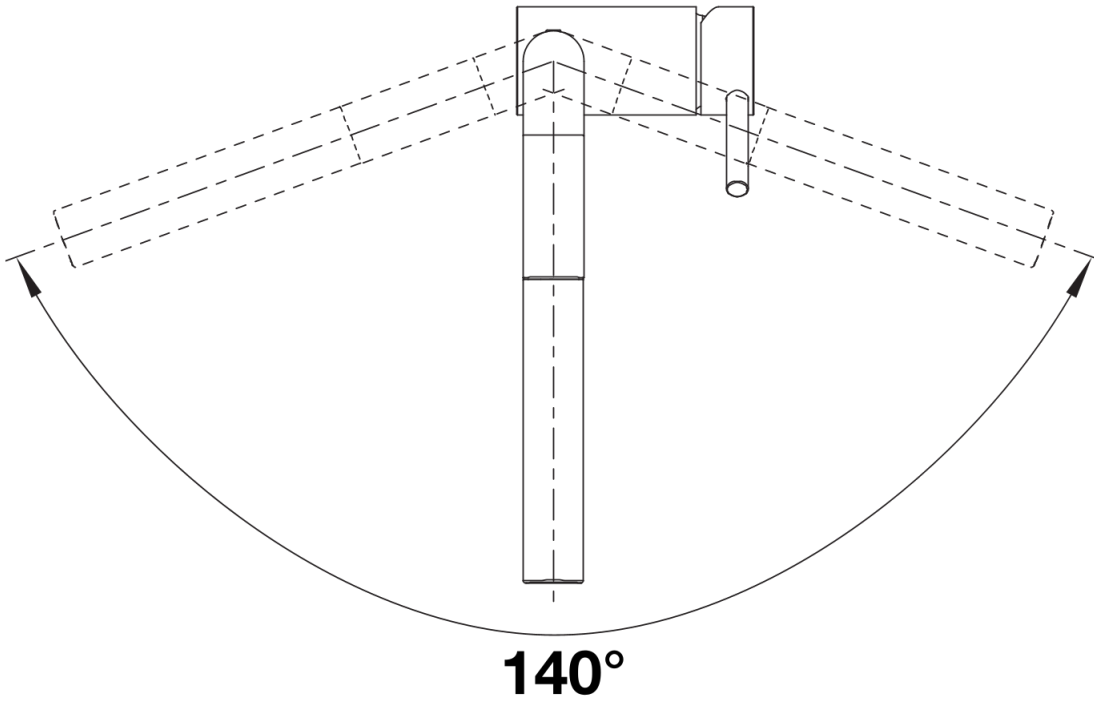

Product information sheet LINUS-S

Item no. 526148

Benefits

- Minimalist design
- Extendable spray head
- High quality metal spray
- High spout for easy filling of pans and vases
- Design and colour of tap and coloured sink are a perfect match

Colours

Available colours:

- black
- anthracite
- rock grey
- volcano grey
- alu metallic
- white
- soft white
- tartufo
- coffee

SILGRANIT-Look black

Details

Swivel range

Side view hand gear 2D

Side view