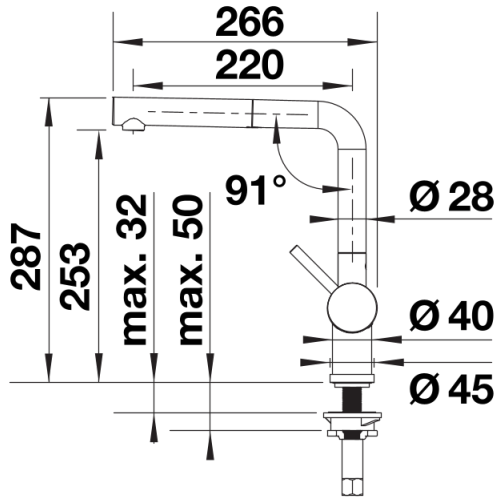

Colours

Available colours:

- black
- anthracite
- rock grey
- volcano grey
- alu metallic
- white
- soft white
- tartufo
- coffee

SILGRANIT-Look black

Details

Swivel range

Side view hand gear 2D

Side view