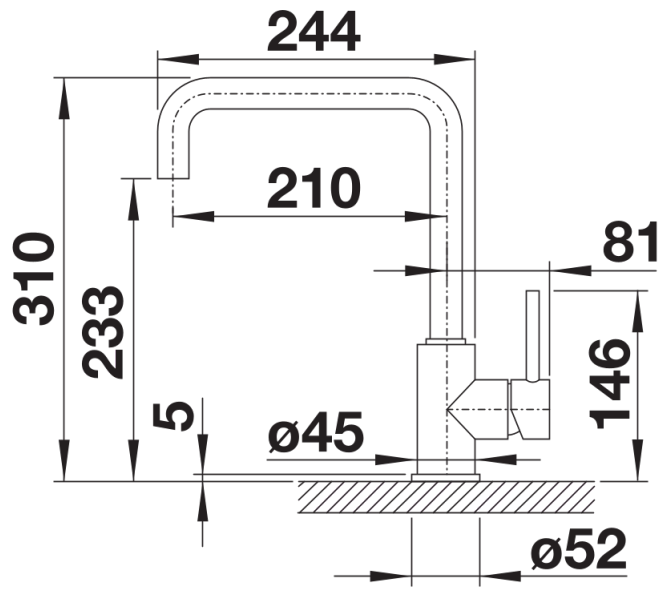

Product information sheet MILI

Item no. 527461

Benefits

- Slender body with a J-shaped spout
- For the easy filling of tall pots and vases
- Enlarged working radius thanks to the 360° swivel spout
- Design and colour of tap and SILGRANIT sink are a perfect match

Colours

Available colours:

- black
- anthracite
- volcano grey
- alu metallic
- white
- soft white
- coffee

SILGRANIT-Look soft white

Scope of supply

- Single-lever mixer tap
- 360° swivel spout for greater reach
- Ø 35 mm tap hole required
- With ceramic disk cartridge
- Flexible connector pipes, 350 mm long and 3/8" nut for particularly easy installation
- LGA approved
- DVGW approved

Details

Swivel range

Side view hand gear 2D

Side view