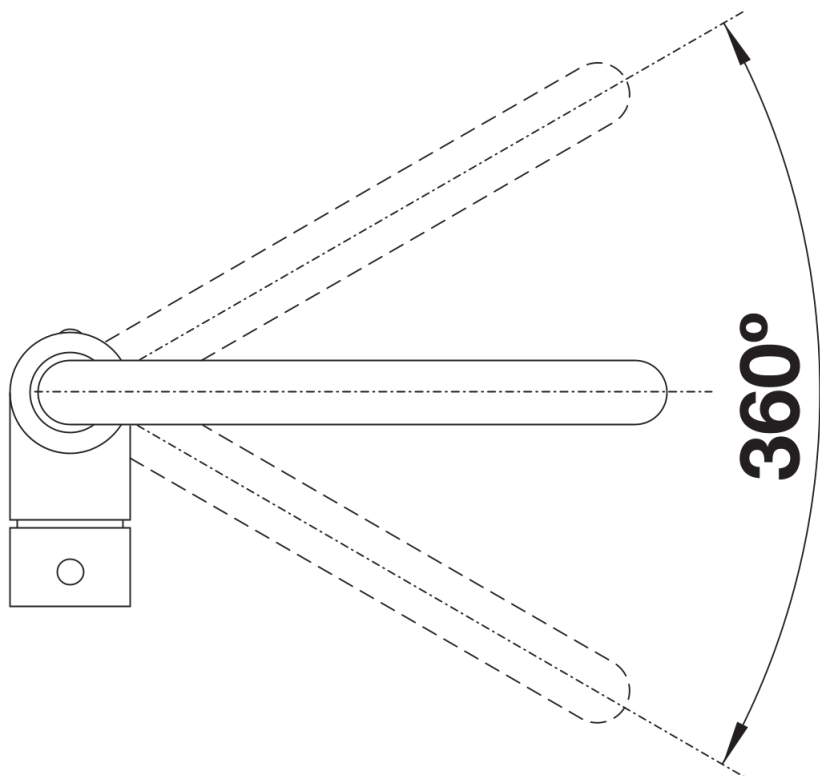

Product information sheet MILI

Item no. 527461

Benefits

- Slender body with a J-shaped spout
- For the easy filling of tall pots and vases
- Enlarged working radius thanks to the 360° swivel spout
- Design and colour of tap and SILGRANIT sink are a perfect match

Colours

Available colours:

- black
- anthracite
- volcano grey
- alu metallic
- white
- soft white
- coffee

SILGRANIT-Look soft white

Scope of supply

- Single-lever mixer tap
- 360° swivel spout for greater reach
- Ø 35 mm tap hole required
- With ceramic disk cartridge
- Flexible connector pipes, 350 mm long and 3/8" nut for particularly easy installation
- LGA approved
- DVGW approved

Details

Swivel range

Side view hand gear 2D

Side view