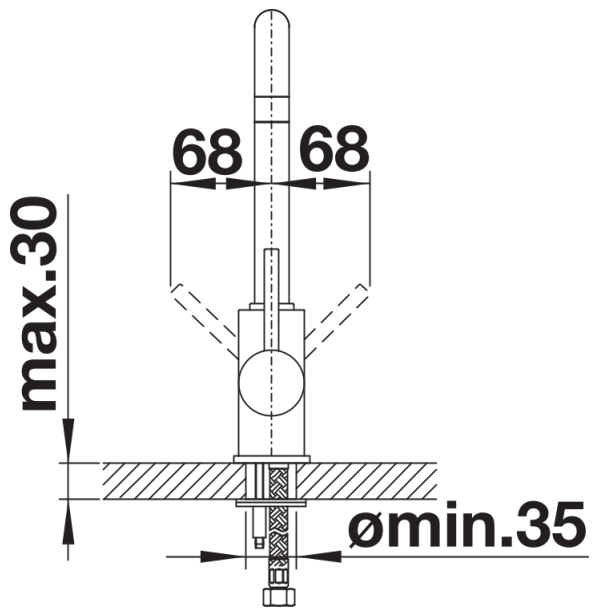

Product information sheet MILI

Item no. 527461

Benefits

- Slender body with a J-shaped spout
- For the easy filling of tall pots and vases
- Enlarged working radius thanks to the 360° swivel spout
- Design and colour of tap and SILGRANIT sink are a perfect match

Colours

Available colours:

- black
- anthracite
- volcano grey
- alu metallic
- white
- soft white
- coffee

SILGRANIT-Look soft white

Scope of supply

- Single-lever mixer tap
- 360° swivel spout for greater reach
- Ø 35 mm tap hole required
- With ceramic disk cartridge
- Flexible connector pipes, 350 mm long and 3/8" nut for particularly easy installation
- LGA approved
- DVGW approved

Details

Swivel range

Side view hand gear 2D

Side view