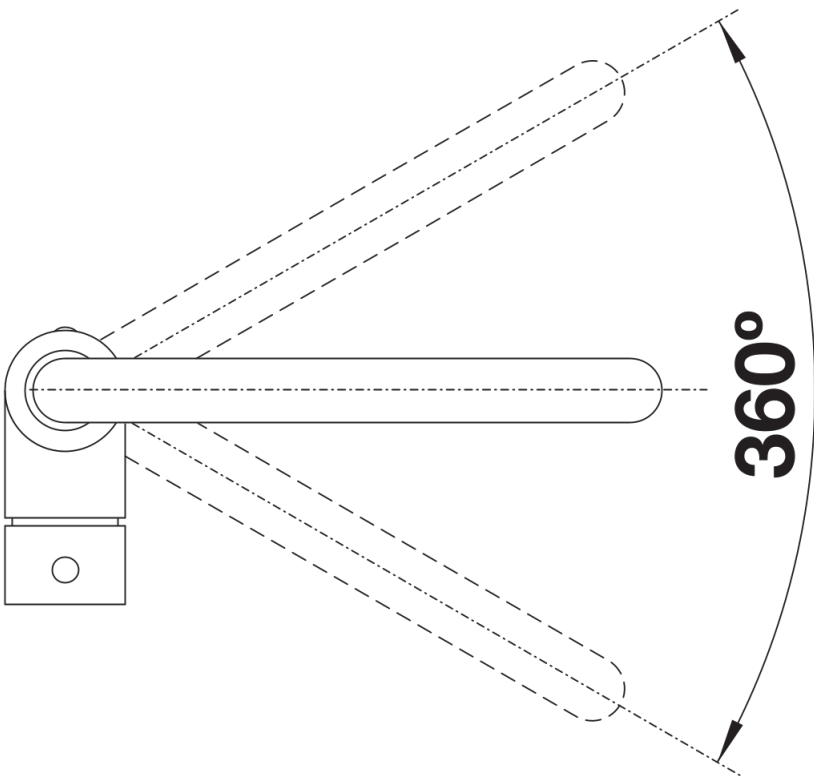

### Benefits

---

- Slender body with a J-shaped spout
- For the easy filling of tall pots and vases
- Enlarged working radius thanks to the 360° swivel spout
- Design and colour of tap and SILGRANIT sink are a perfect match

## Scope of supply

---

- Single-lever mixer tap
- 360° swivel spout for greater reach
- With ceramic disk cartridge
- Flexible connector pipes, 350 mm long and  $\frac{3}{8}$ " nut for particularly easy installation
- Ø 35 mm tap hole required
- Stabilisation plate to increase the stability of the tap when fitted in stainless steel sinks
- LGA approved
- DVGW approved

## Details

---

Swivel range

Side view hand gear 2D

Side view