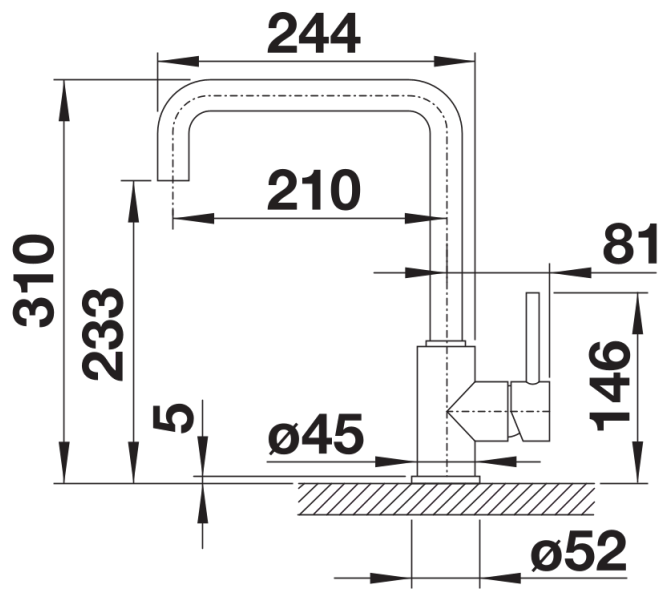

## Scope of supply

---

- Single-lever mixer tap
- 360° swivel spout for greater reach
- With ceramic disk cartridge
- Flexible connector pipes, 350 mm long and  $\frac{3}{8}$ " nut for particularly easy installation
- Ø 35 mm tap hole required
- Stabilisation plate to increase the stability of the tap when fitted in stainless steel sinks
- LGA approved
- DVGW approved

## Details

---

Swivel range

Side view hand gear 2D

Side view