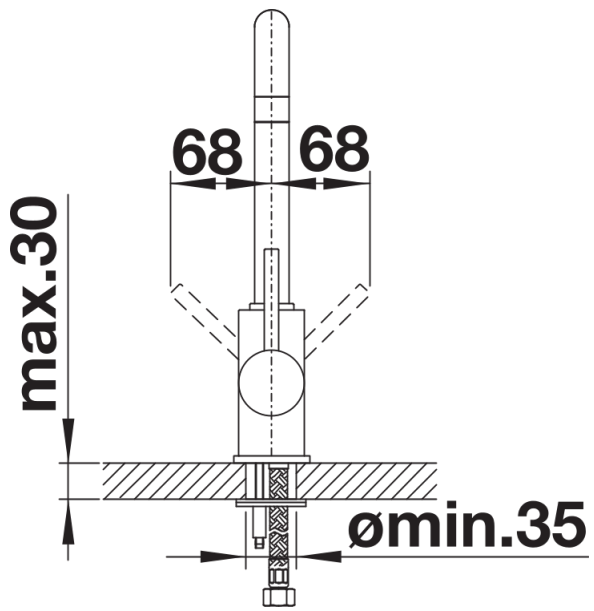

## Scope of supply

---

- Single-lever mixer tap
- 360° swivel spout for greater reach
- With ceramic disk cartridge
- Flexible connector pipes, 350 mm long and  $\frac{3}{8}$ " nut for particularly easy installation
- Ø 35 mm tap hole required
- Stabilisation plate to increase the stability of the tap when fitted in stainless steel sinks
- LGA approved
- DVGW approved

## Details

---

Swivel range

Side view hand gear 2D

Side view