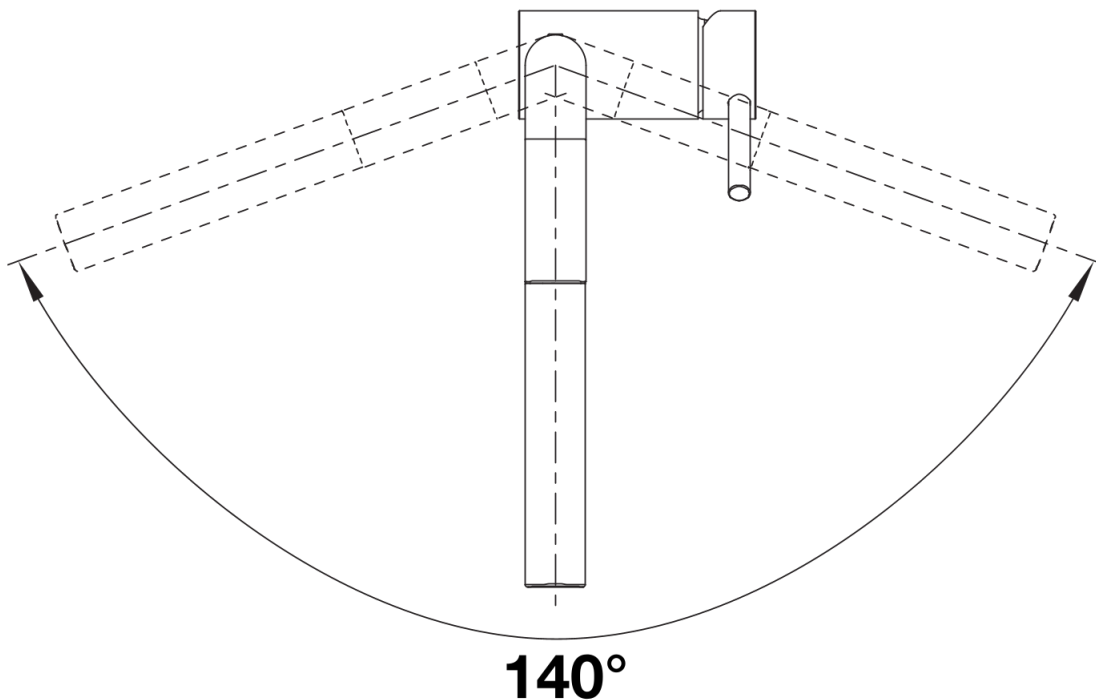

## Scope of supply

---

- Single-lever mixer tap
- 140° swivel spout for greater reach
- Ø 35 mm tap hole required
- With ceramic disk cartridge
- Metal-sheathed spray hose
- Flexible connector pipes, 450 mm long and  $\frac{3}{8}$ " nut for particularly easy installation
- Patented jet regulator for markedly reduced scaling
- Stabilisation plate to increase the stability of the tap when fitted in stainless steel sinks
- With non-return valve and thus guaranteed against reflux in accordance with EN 1717
- LGA approved
- DVGW approved

## Details

---

Swivel range

Side view hand gear 2D

Side view