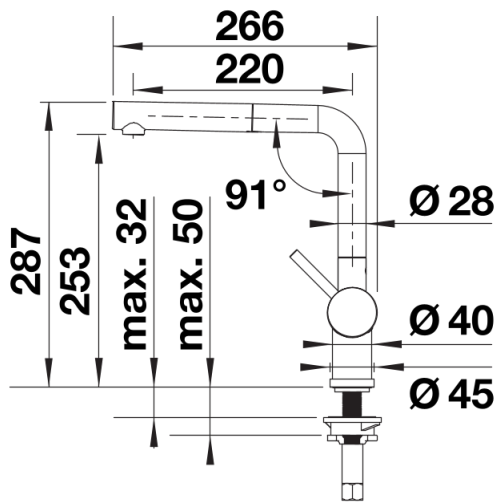

## Scope of supply

---

- Single-lever mixer tap
- 140° swivel spout for greater reach
- Ø 35 mm tap hole required
- With ceramic disk cartridge
- Metal-sheathed spray hose
- Flexible connector pipes, 450 mm long and  $\frac{3}{8}$ " nut for particularly easy installation
- Patented jet regulator for markedly reduced scaling
- Stabilisation plate to increase the stability of the tap when fitted in stainless steel sinks
- With non-return valve and thus guaranteed against reflux in accordance with EN 1717
- LGA approved
- DVGW approved

## Details

---

Swivel range

Side view hand gear 2D

Side view