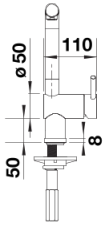

## Scope of supply

---

- Single-lever mixer tap
- 140° swivel spout for greater reach
- Ø 35 mm tap hole required
- With ceramic disk cartridge
- Metal-sheathed spray hose
- Flexible connector pipes, 450 mm long and  $\frac{3}{8}$ " nut for particularly easy installation
- Patented jet regulator for markedly reduced scaling
- Stabilisation plate to increase the stability of the tap when fitted in stainless steel sinks
- With non-return valve and thus guaranteed against reflux in accordance with EN 1717
- LGA approved
- DVGW approved

## Details

---

Swivel range

Side view hand gear 2D

Side view