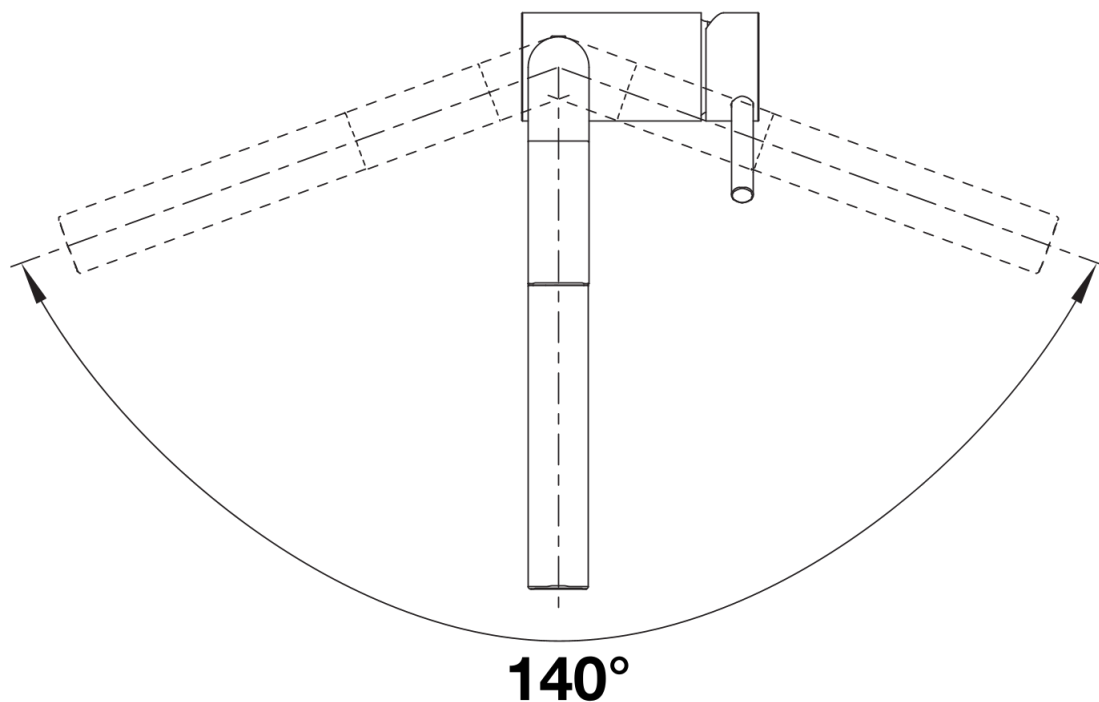

## Scope of supply

---

- Single-lever mixer tap
- 140° swivel spout for greater reach
- Ø 35 mm tap hole required
- With ceramic disk cartridge
- Metal-sheathed spray hose
- Flexible connector pipes, 450 mm long and  $\frac{3}{8}$ " nut for particularly easy installation
- Patented jet regulator for markedly reduced scaling
- Stabilisation plate to increase the stability of the tap when fitted in stainless steel sinks
- With non-return valve and thus guaranteed against reflux in accordance with EN 1717
- LGA approved
- DVGW approved

## Details

---

Swivel range

Side view hand gear 2D

Side view