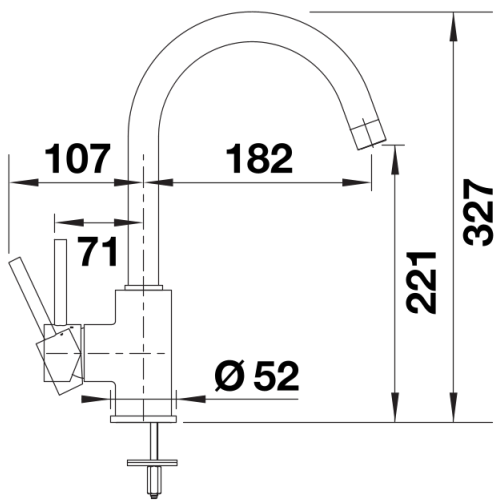

Product information sheet MIDA

Item no. 519418

Benefits

- Gently rounded spout on a slender body
- For the easy filling of tall pots and vases
- Enlarged working radius thanks to the 360° swivel spout

Colours

Available colours:

- black
- anthracite
- volcano grey
- white
- soft white
- coffee

SILGRANIT-Look white

Scope of supply

- 360° swivel spout for greater reach
- Ceramic disk cartridge
- Flexible connector pipes, 350 mm long and $\frac{3}{8}$ " nut for particularly easy installation
- Nylon-sheathed spray hose
- With non-return valve and thus guaranteed against reflux in accordance with EN 1717
- Ø 35 mm tap hole required
- Stabilisation plate to increase the stability of the tap when fitted in stainless steel sinks
- With non-return valve and thus guaranteed against reflux in accordance with EN 1717
- LGA approved
- DVGW approved

Details

Swivel range

Side view hand gear 2D

Side view