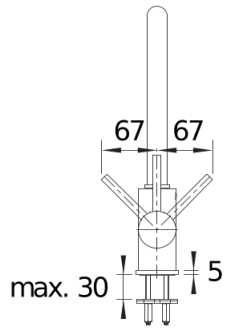

Product information sheet MIDA

Item no. 519418

Benefits

- Gently rounded spout on a slender body
- For the easy filling of tall pots and vases
- Enlarged working radius thanks to the 360° swivel spout

Colours

Available colours:

- black
- anthracite
- volcano grey
- white
- soft white
- coffee

SILGRANIT-Look white

Scope of supply

- 360° swivel spout for greater reach
- Ceramic disk cartridge
- Flexible connector pipes, 350 mm long and $\frac{3}{8}$ " nut for particularly easy installation
- Nylon-sheathed spray hose
- With non-return valve and thus guaranteed against reflux in accordance with EN 1717
- Ø 35 mm tap hole required
- Stabilisation plate to increase the stability of the tap when fitted in stainless steel sinks
- With non-return valve and thus guaranteed against reflux in accordance with EN 1717
- LGA approved
- DVGW approved

Details

Swivel range

Side view hand gear 2D

Side view