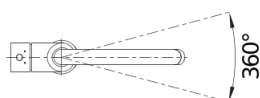

Product information sheet MIDA

Item no. 519418

Benefits

- Gently rounded spout on a slender body
- For the easy filling of tall pots and vases
- Enlarged working radius thanks to the 360° swivel spout

Colours

Available colours:

- black
- anthracite
- volcano grey
- white
- soft white
- coffee

SILGRANIT-Look white

Scope of supply

- 360° swivel spout for greater reach
- Ceramic disk cartridge
- Flexible connector pipes, 350 mm long and $\frac{3}{8}$ " nut for particularly easy installation
- Nylon-sheathed spray hose
- With non-return valve and thus guaranteed against reflux in accordance with EN 1717
- Ø 35 mm tap hole required
- Stabilisation plate to increase the stability of the tap when fitted in stainless steel sinks
- With non-return valve and thus guaranteed against reflux in accordance with EN 1717
- LGA approved
- DVGW approved

Details

Swivel range

Side view hand gear 2D

Side view