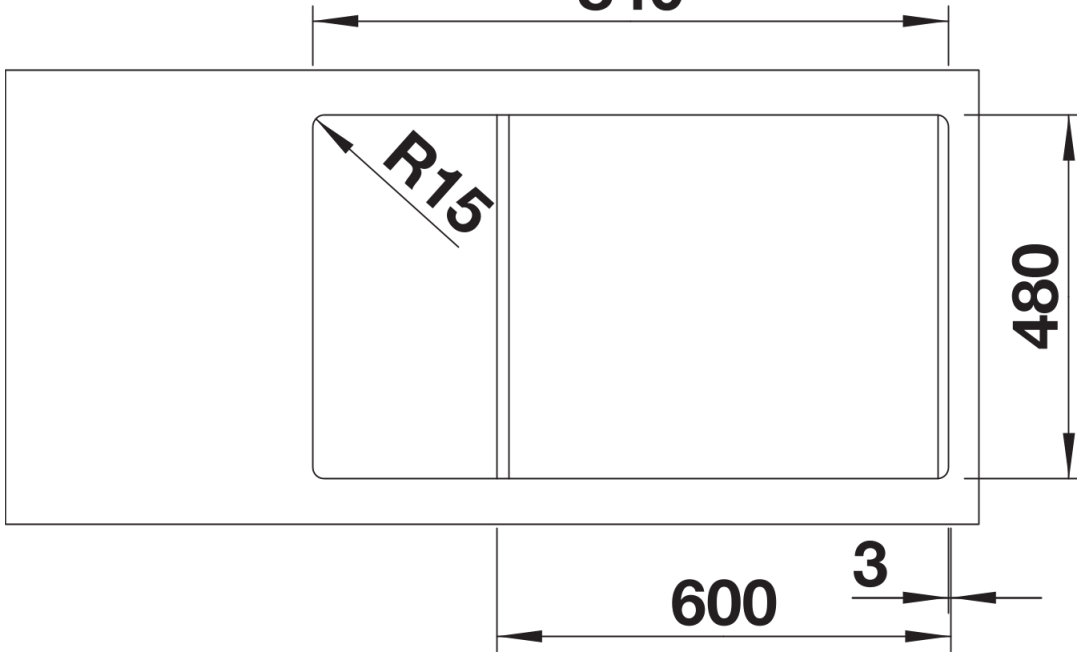

## Scope of supply

---

- waste kit with space-saving pipe
- 3 ½" basket strainer

## Details

---

Top view

840

Cut-out

367.5

Front view

Side view