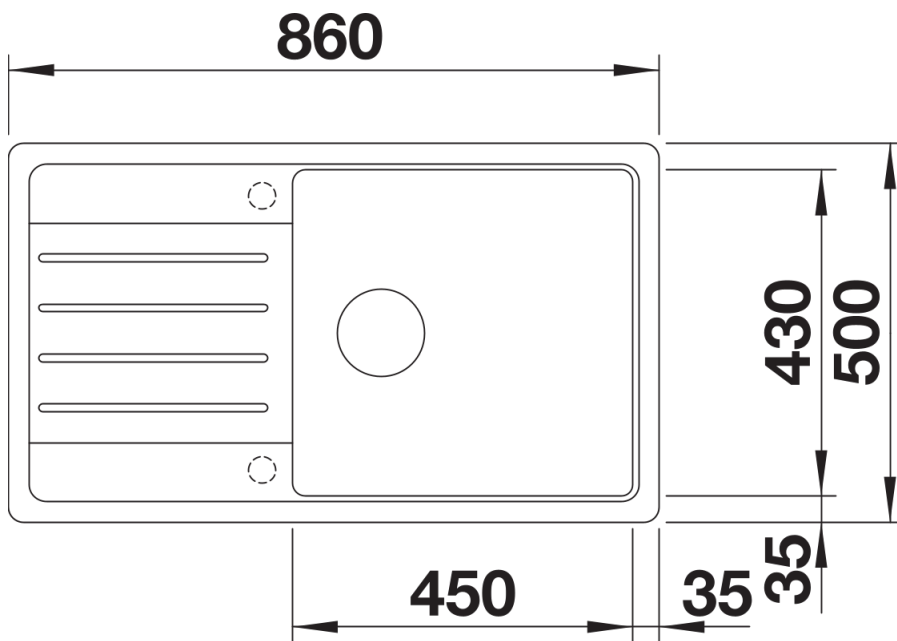

## Scope of supply

---

- waste kit with space-saving pipe
- 3 ½" basket strainer

## Details

---

Top view

840

Cut-out

367.5

Front view

Side view