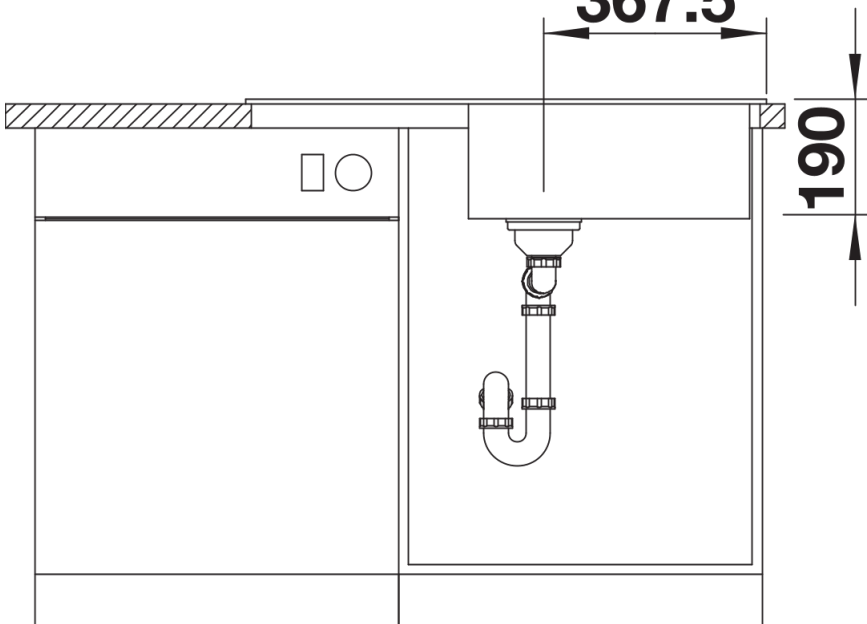

## Scope of supply

---

- waste kit with space-saving pipe
- 3 ½" basket strainer

## Details

---

Top view

840

Cut-out

367.5

Front view

Side view