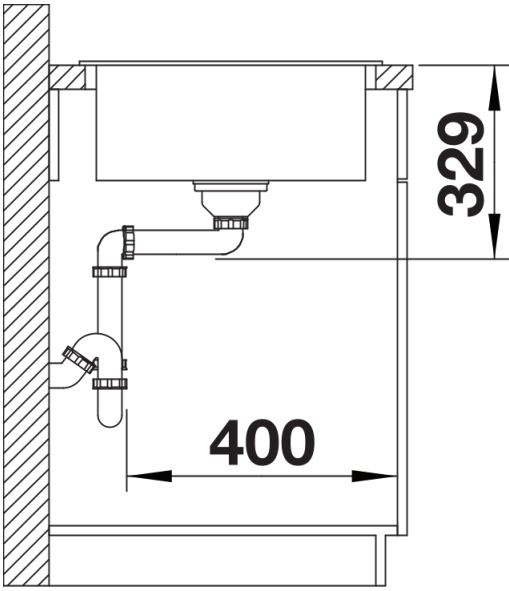

## Scope of supply

---

- waste kit with space-saving pipe
- 3 ½" basket strainer

## Details

---

Top view

840

Cut-out

367.5

Front view

Side view