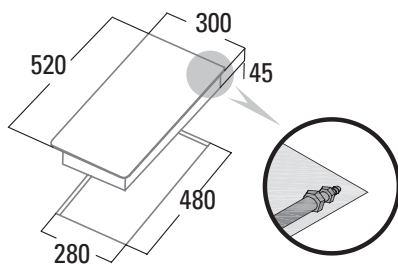

GI 3002 X

GI 3002 X

Cod. **08039600** EAN **8422248108829**

- 2 gas burners:**
Rear: 1 fast of 3kW
Front: 1 auxiliary of 1kW
- One hand automatic ignition
- Flame failure gas cut off safety system
- Enamelled Grids/burners
- Suitable for city gas
- LPG nozzles included in the box
- Total Power 4kW

Code	08039600
EAN	8422248108829
Model	GI 3002 X /A
Type (Glass /St.Steel /Enamelled)	St.Steel
Product fiche	
Suitable for City Gas	√
Suitable for LPG	-
Number of burners	2
Triple ring power [kW]	
Fast power [kW]	3
Semi-fast power [kW]	
Semi-fast power [kW]	
Auxiliar power [kW]	1
Triple ring consumption [l/h]	
Fast consumption [l/h]	286
Semi-fast 1 consumption [l/h]	
Semi-fast 2 consumption [l/h]	
Auxiliar consumption [l/h]	95
Dimensions	
Appliance width [mm]	300
Appliance depth [mm]	520
Appliance height [mm]	45
Built-in width [mm]	280
Built-in depth [mm]	480
Anchor system	Fixation brackets
Characteristics	
Plug-in autoignition	√
Enamelled Grills/Burners	√
Cast Iron Grills/Burners	-
Security	
Safety valve	√
Electrical Connection	
Nominal voltage (V)	220-240
Mains frequency (Hz)	50-60
Product power (kW)	4
Accessories	
"LPG butane/natural kit conversor (included)"	√